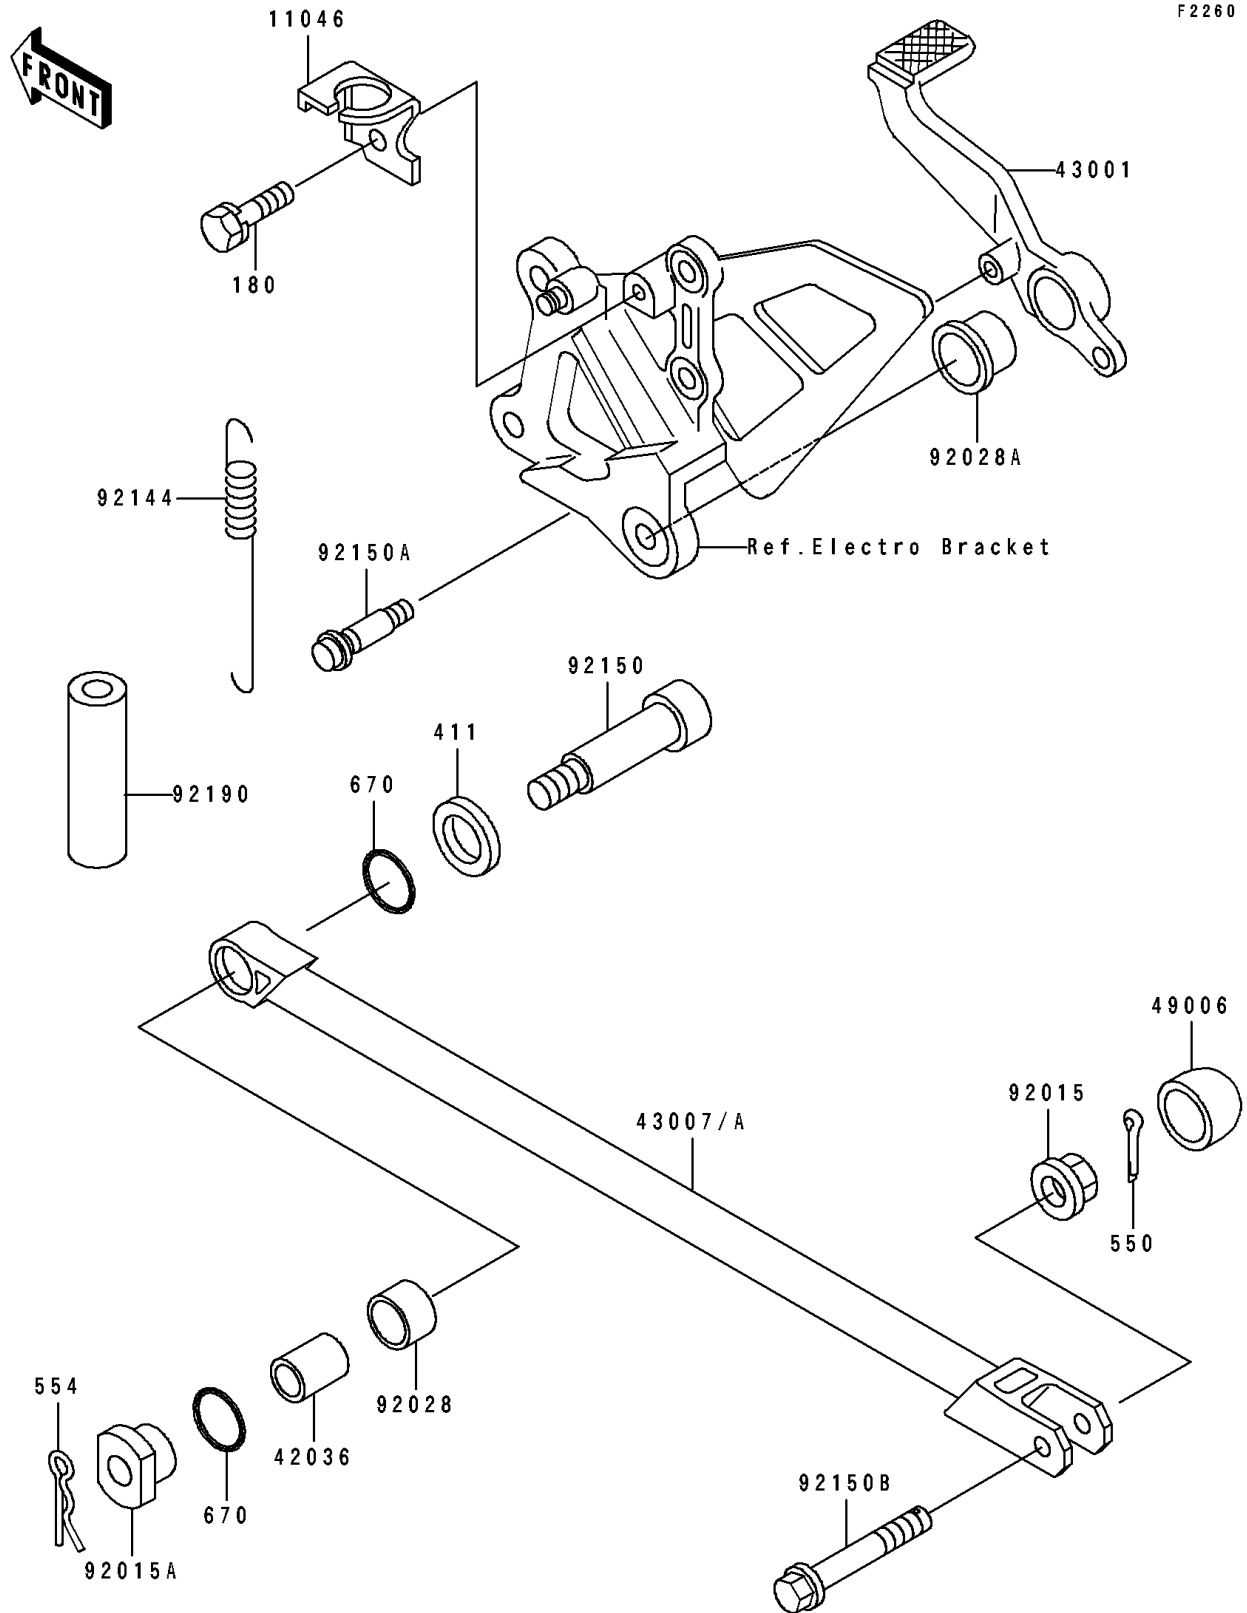

1995 Ninja® ZX™-7

PARTS DIAGRAM

Brake Pedal/Torque Link

1995 Ninja® ZX™-7

PARTS LIST

Brake Pedal/Torque Link

ITEM NAME

PART NUMBER

QUANTITY
