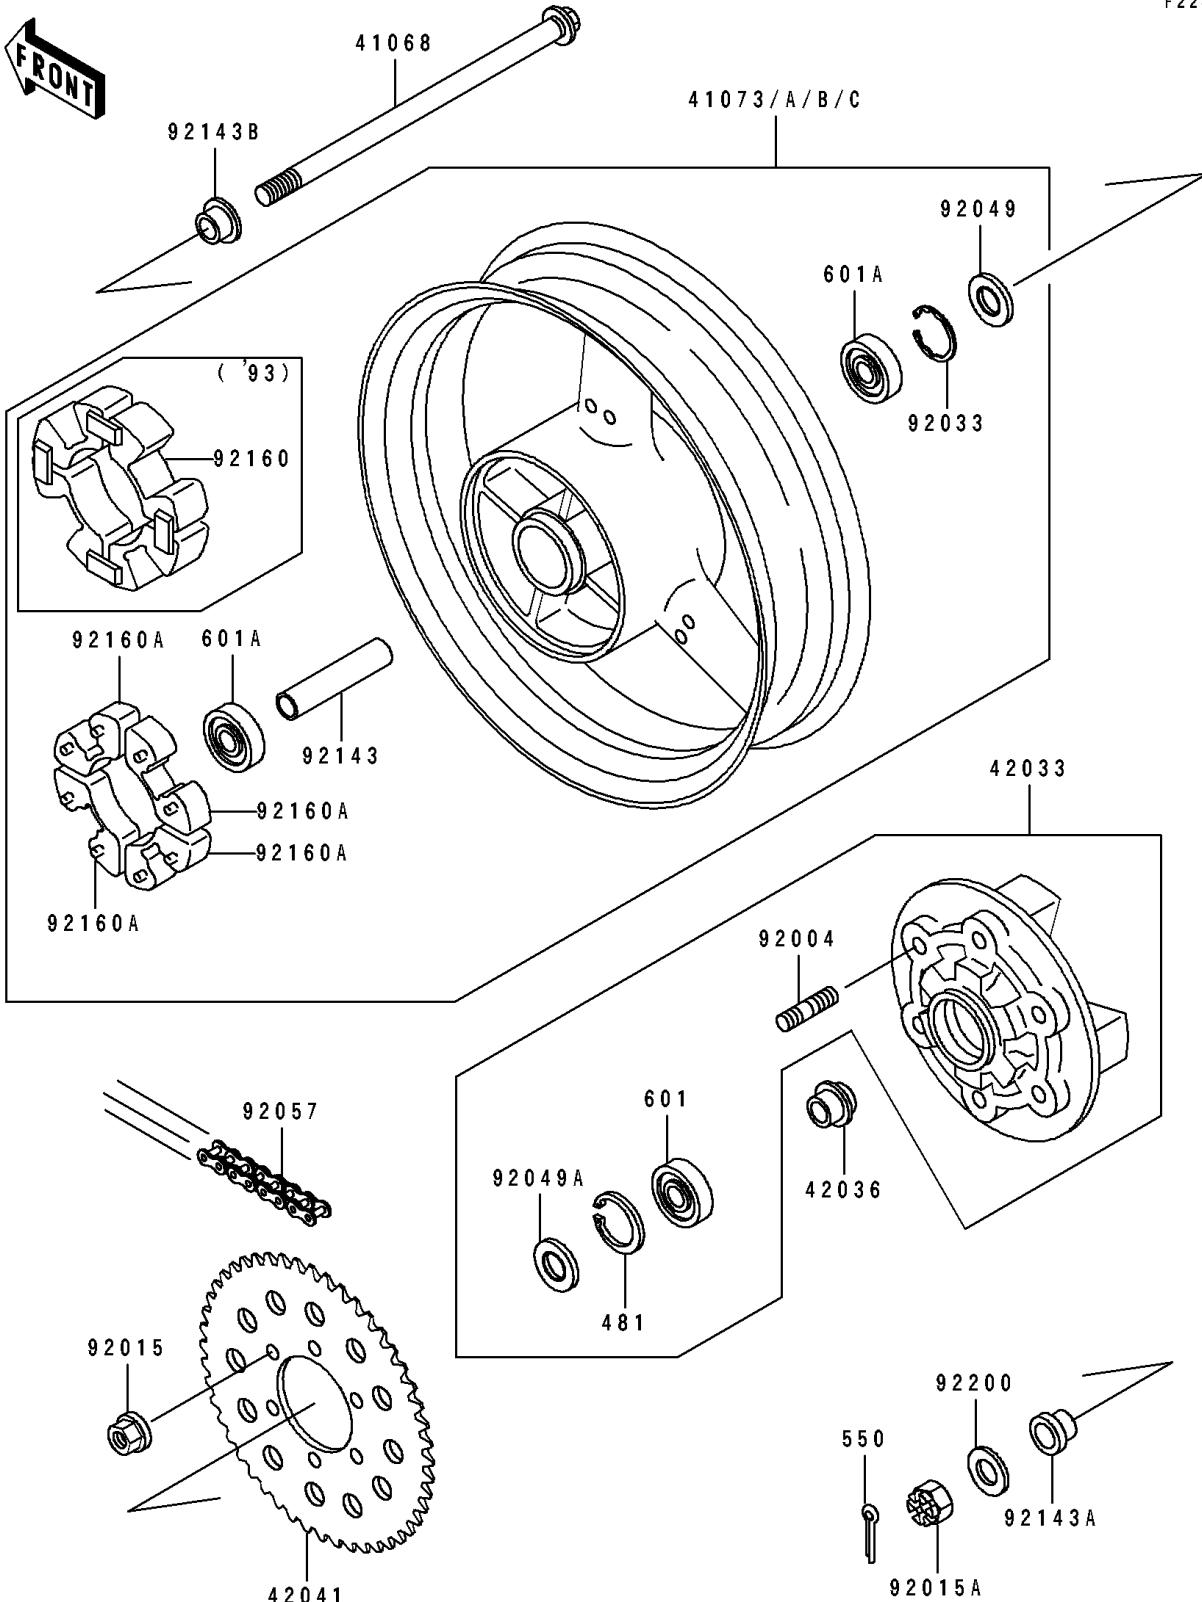

1995 Ninja® ZX™-7

PARTS DIAGRAM

Rear Wheel/Chain

F2240

1995 Ninja® ZX™-7

PARTS LIST

Rear Wheel/Chain

ITEM NAME

PART NUMBER

QUANTITY
