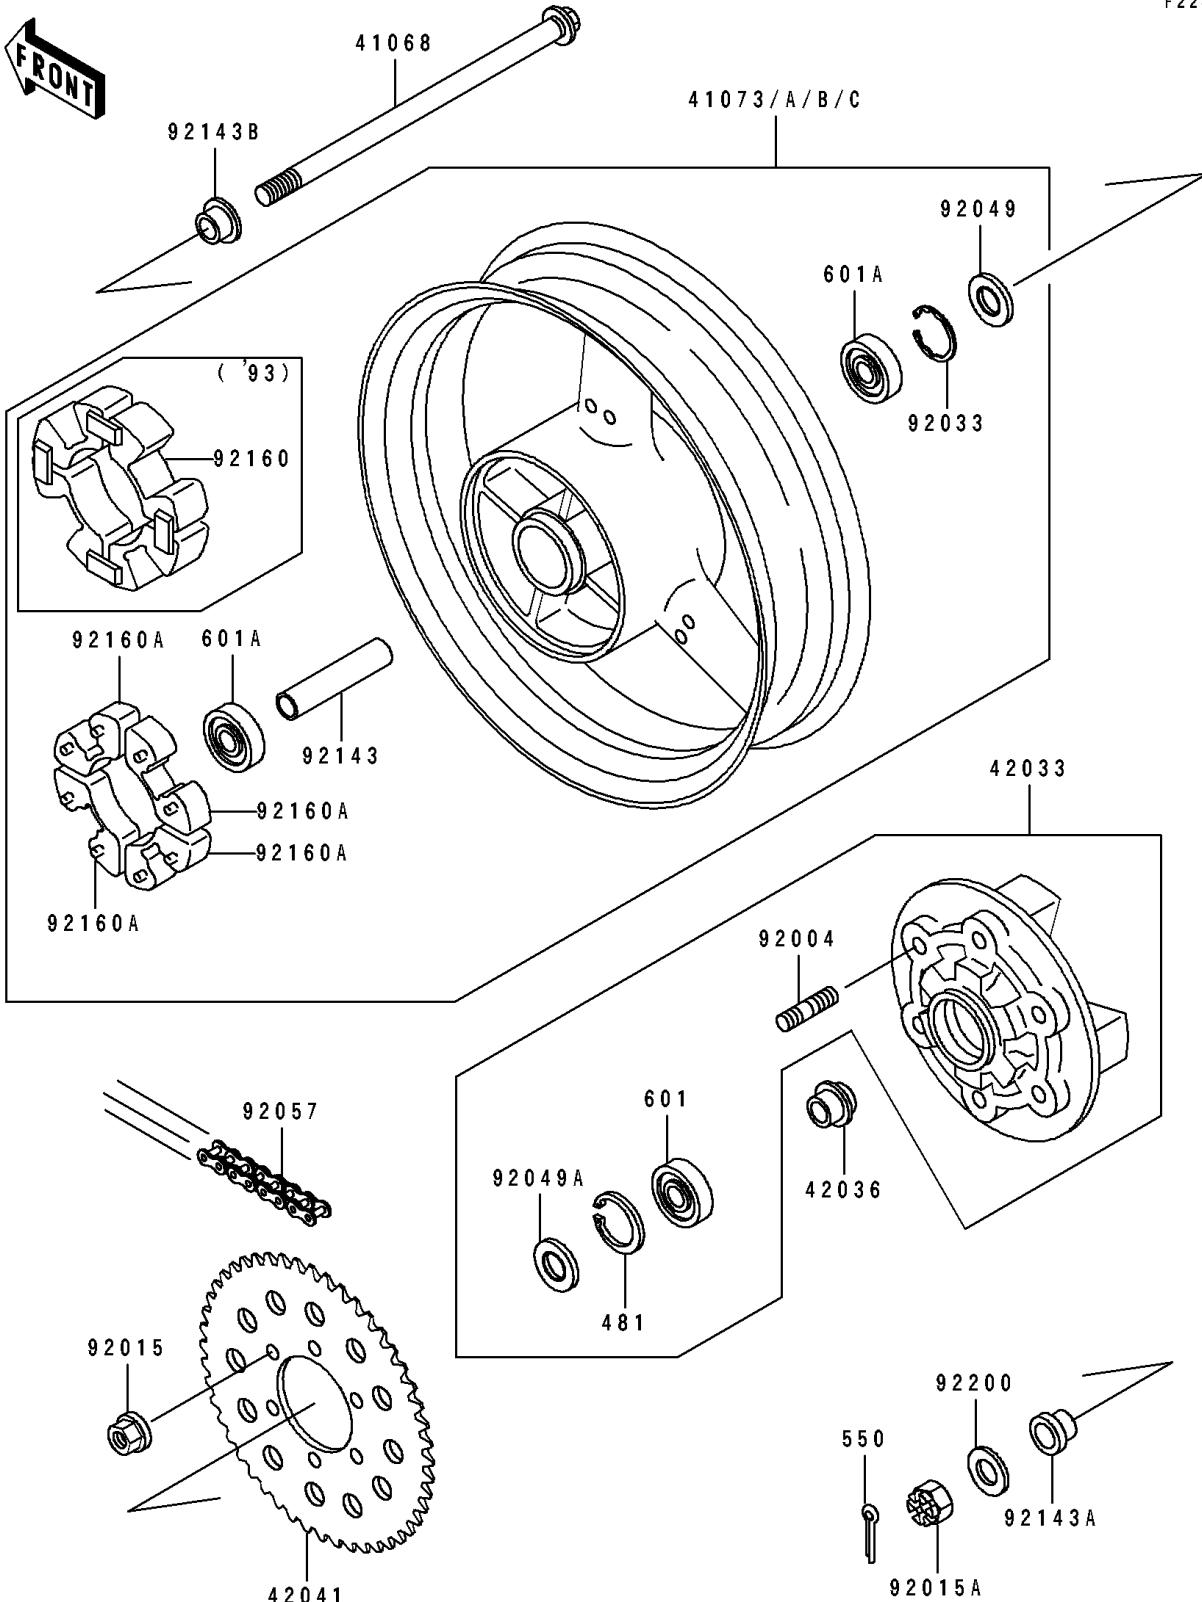

1993 Ninja® ZX™-7

PARTS DIAGRAM

Rear Wheel/Chain

F2240

1993 Ninja[®] ZX[™]-7

PARTS LIST

Rear Wheel/Chain

ITEM NAME

PART NUMBER

QUANTITY
