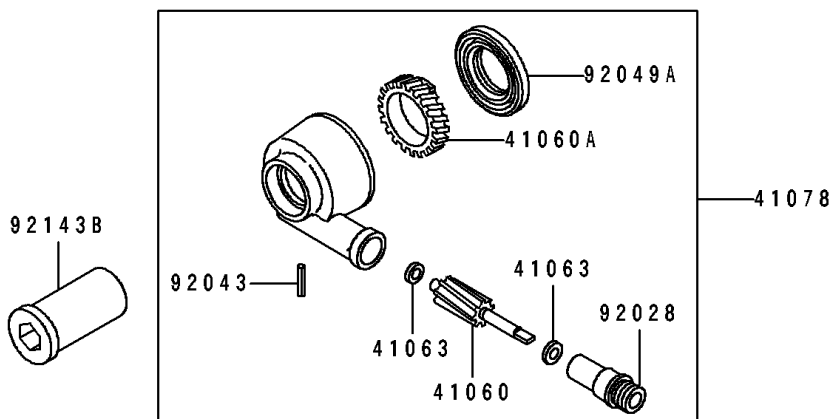

1994 Ninja[®] ZX[™]-7

PARTS DIAGRAM

Front Wheel

F2230

1994 Ninja[®] ZX[™]-7

PARTS LIST

Front Wheel

ITEM NAME

PART NUMBER

QUANTITY
