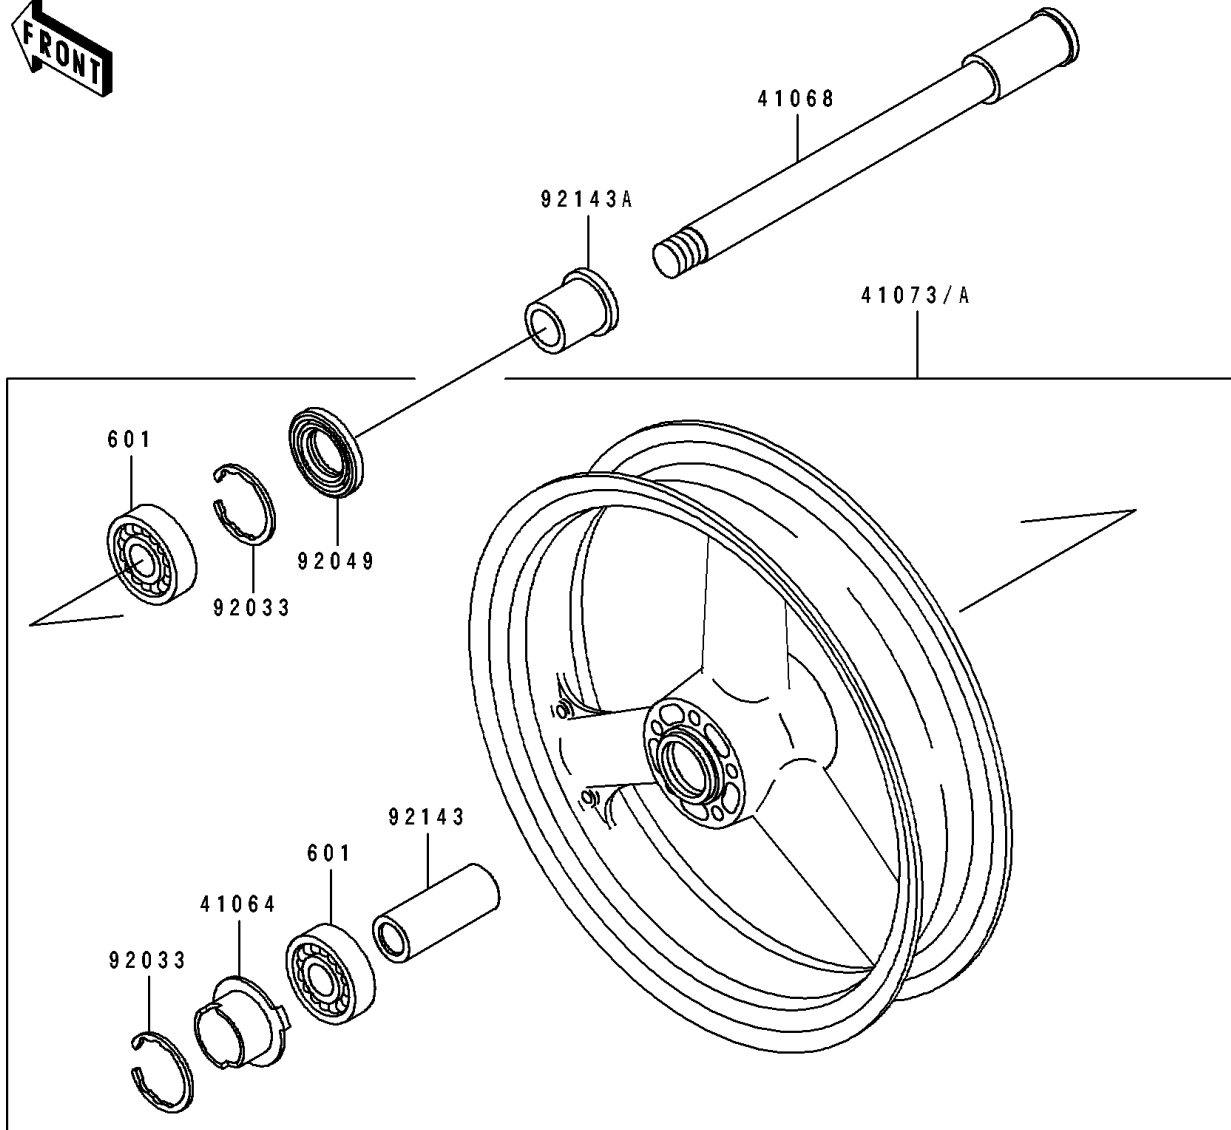

1994 Ninja[®] ZX[™]-7

PARTS DIAGRAM

Front Wheel

F2230

1994 Ninja[®] ZX[™]-7

PARTS LIST

Front Wheel

ITEM NAME

PART NUMBER

QUANTITY
