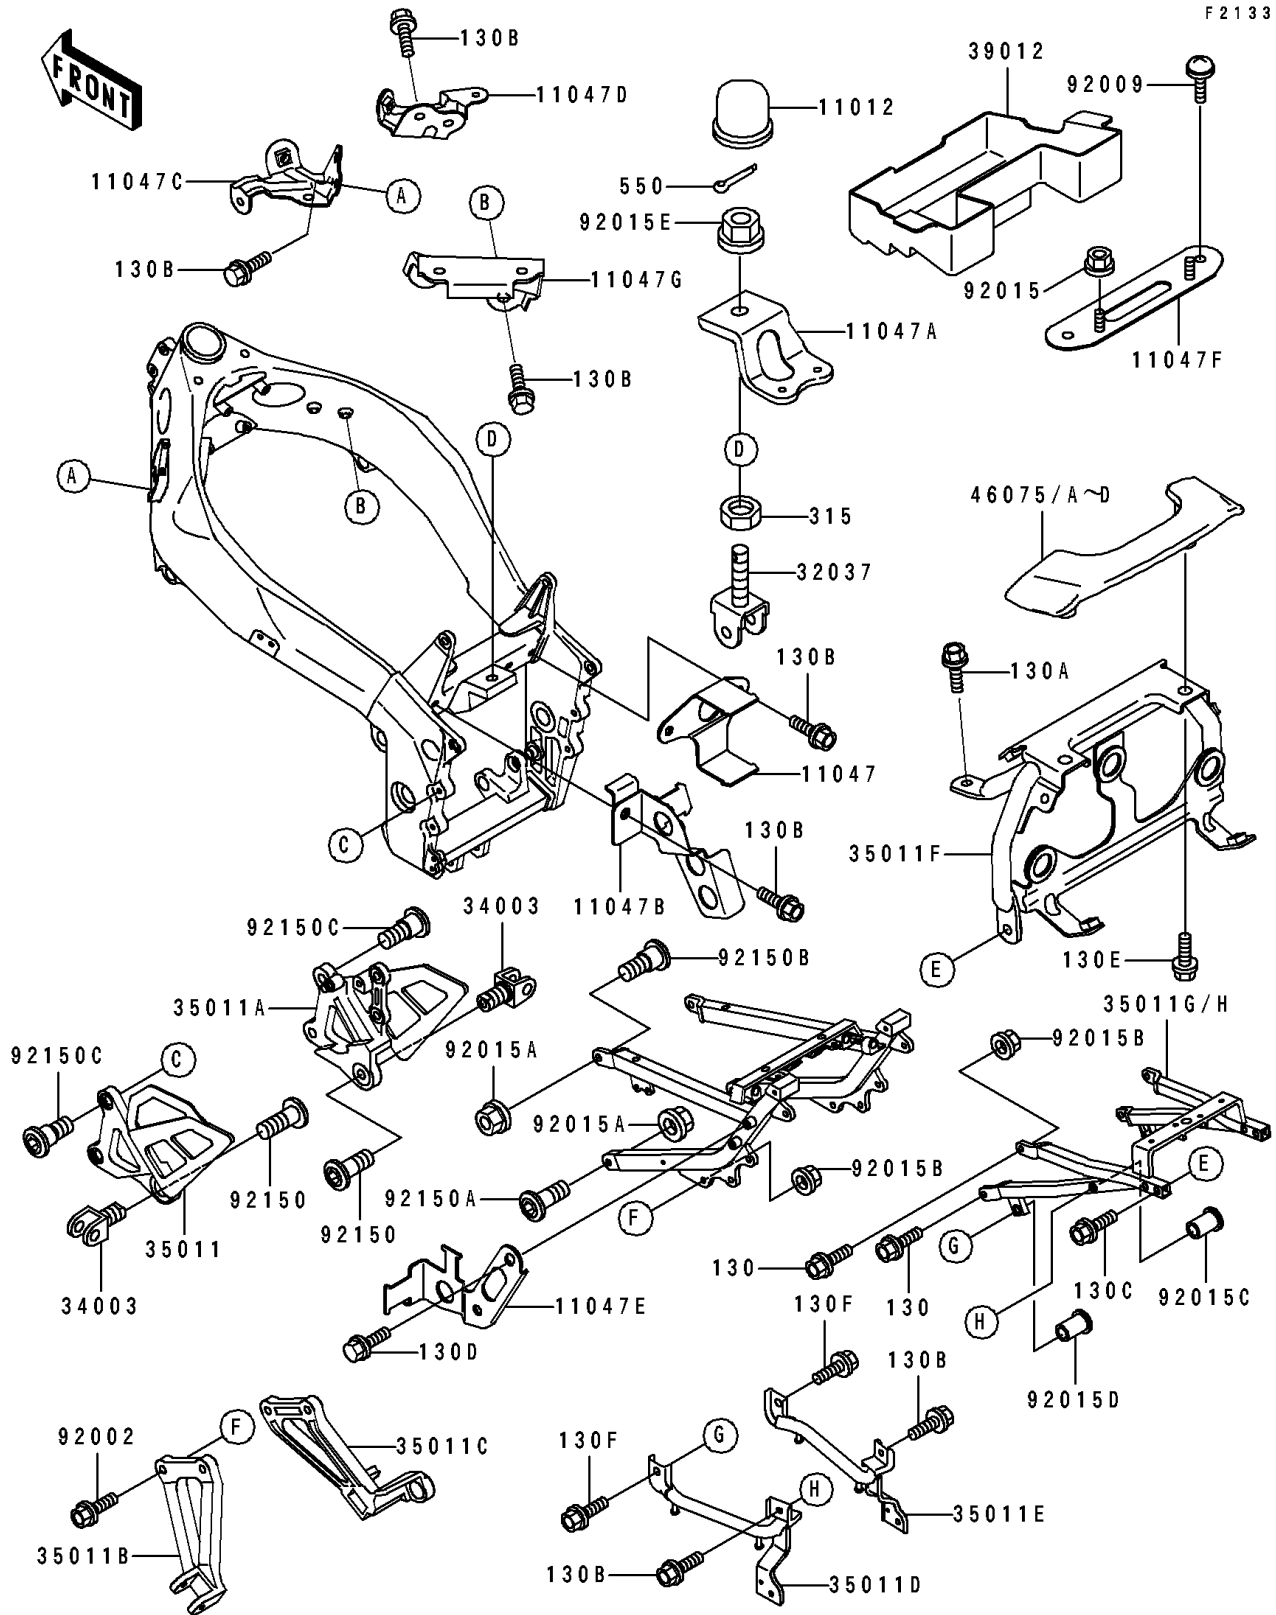

1995 Ninja[®] ZX[™]-7

PARTS DIAGRAM

Electro Bracket

Kawasaki

Let the Good Times Roll[®]

1995 Ninja® ZX™-7

PARTS LIST

Electro Bracket

ITEM NAME

PART NUMBER

QUANTITY
