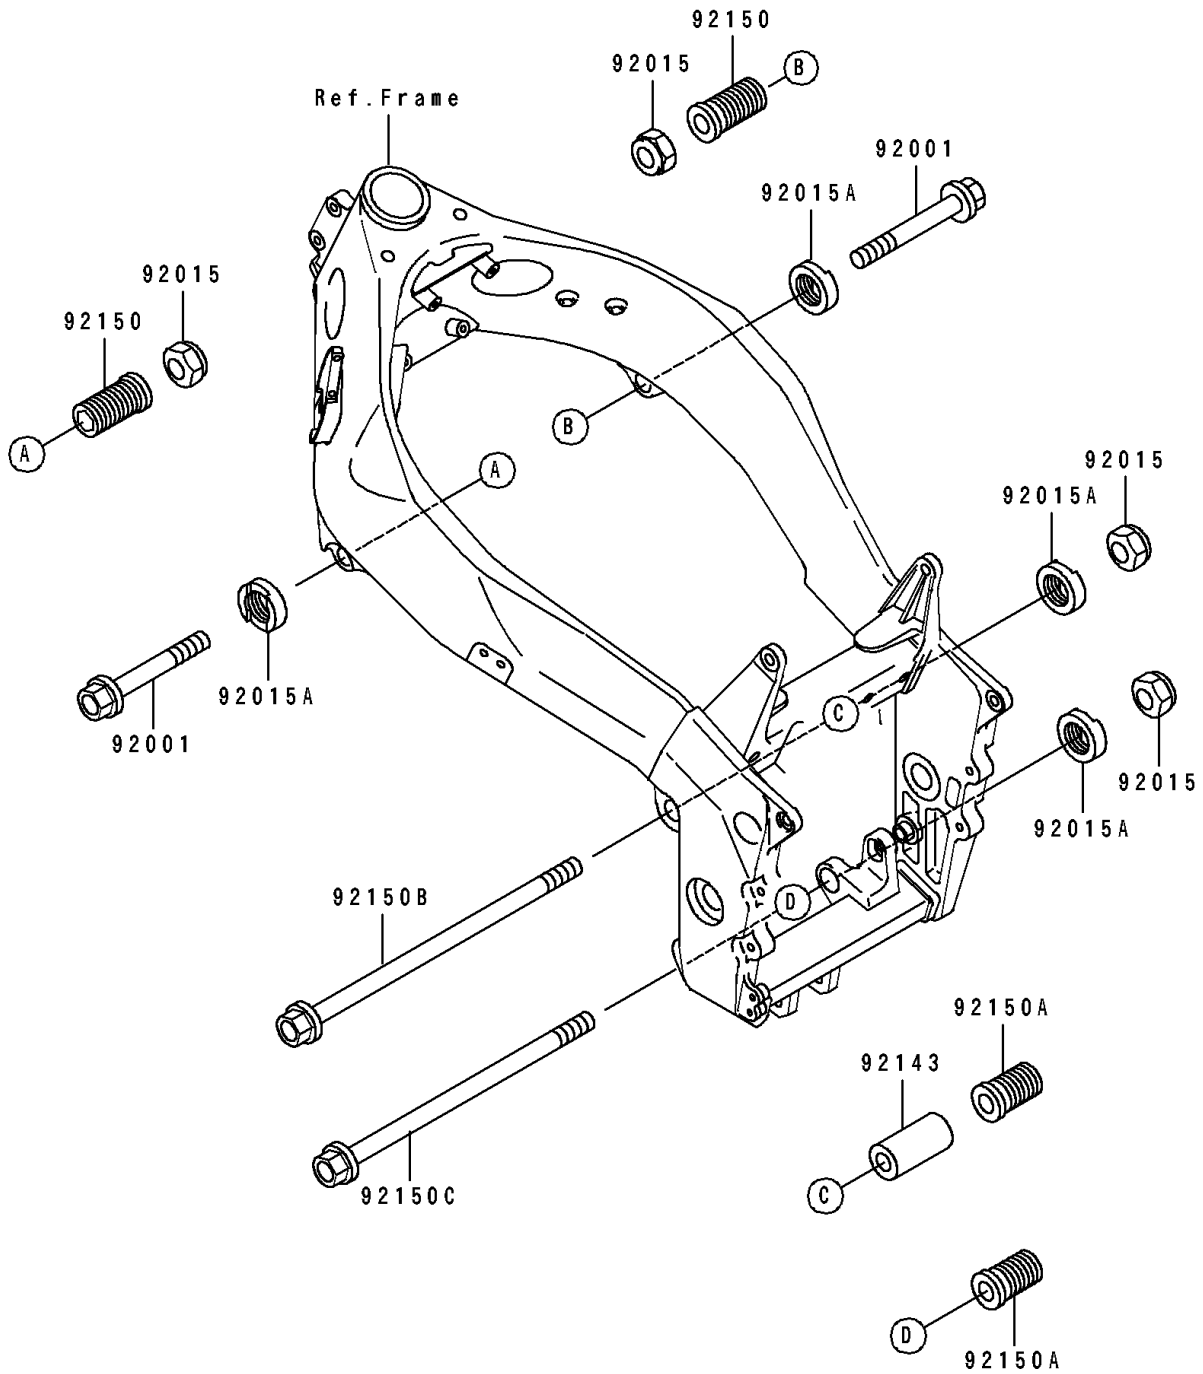

1994 Ninja[®] ZX[™]-7

PARTS DIAGRAM

Frame Fittings

F2131

1994 Ninja[®] ZX[™]-7

PARTS LIST

Frame Fittings

ITEM NAME

PART NUMBER

QUANTITY
