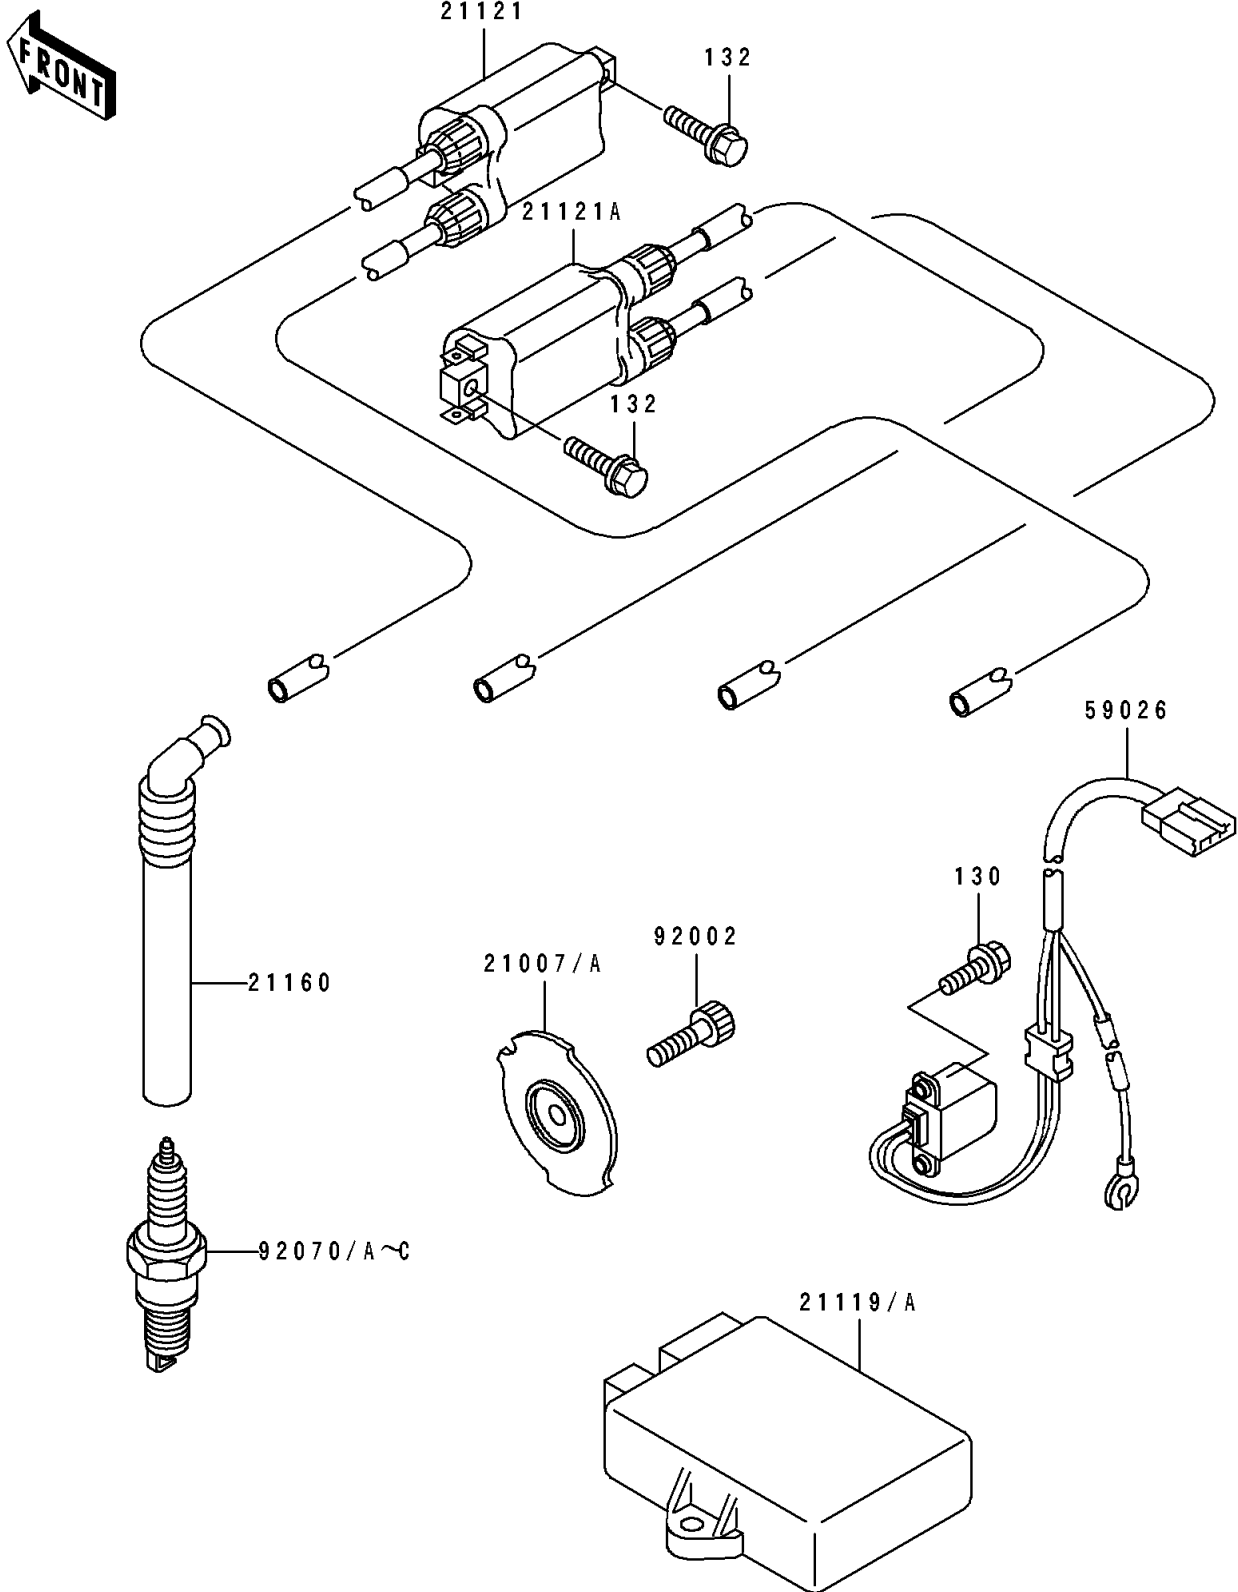

1995 Ninja® ZX™-7

PARTS DIAGRAM

Ignition System

E1830

1995 Ninja® ZX™-7

PARTS LIST

Ignition System

ITEM NAME

PART NUMBER

QUANTITY
