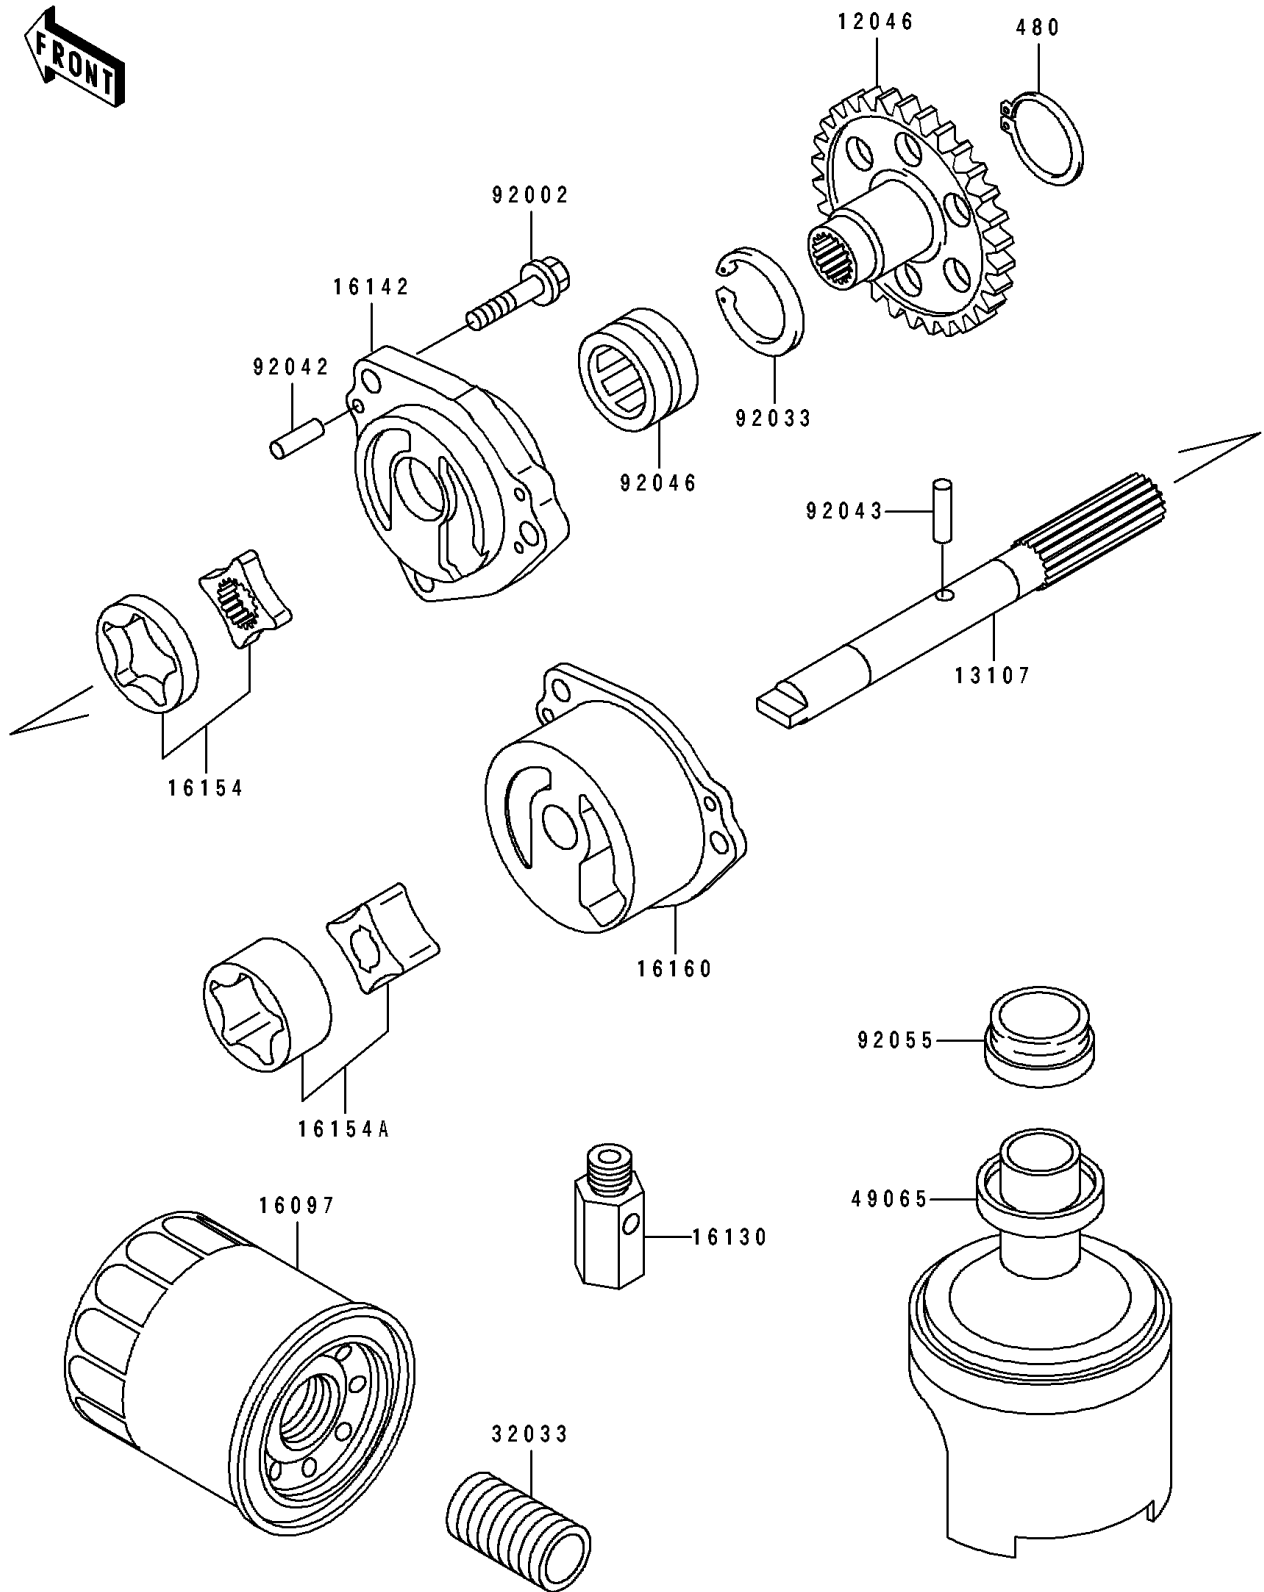

1995 Ninja® ZX™-7

PARTS DIAGRAM

Oil Pump/Oil Filter

E1710

1995 Ninja® ZX™-7

PARTS LIST

Oil Pump/Oil Filter

ITEM NAME

PART NUMBER

QUANTITY
