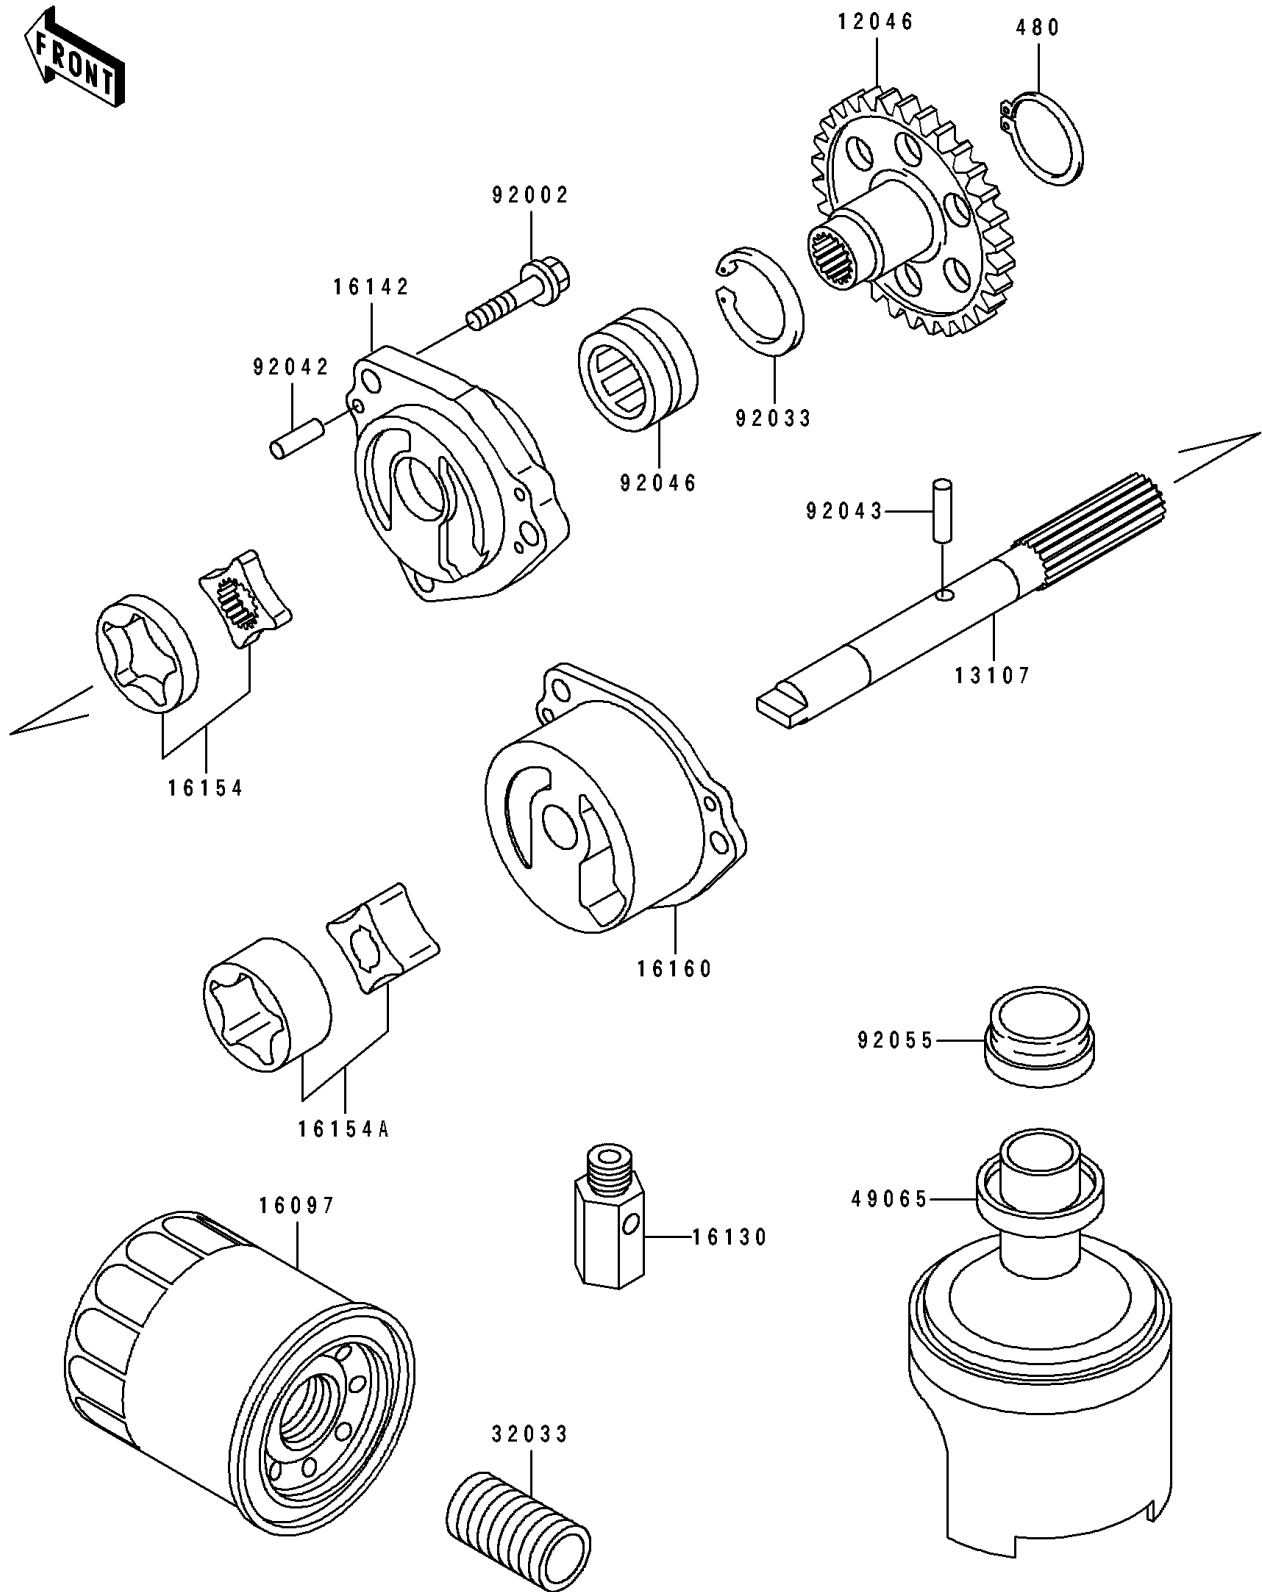

1993 Ninja® ZX™ -7

PARTS DIAGRAM

Oil Pump/Oil Filter

E1710

1993 Ninja[®] ZX[™]-7

PARTS LIST

Oil Pump/Oil Filter

ITEM NAME

PART NUMBER

QUANTITY
