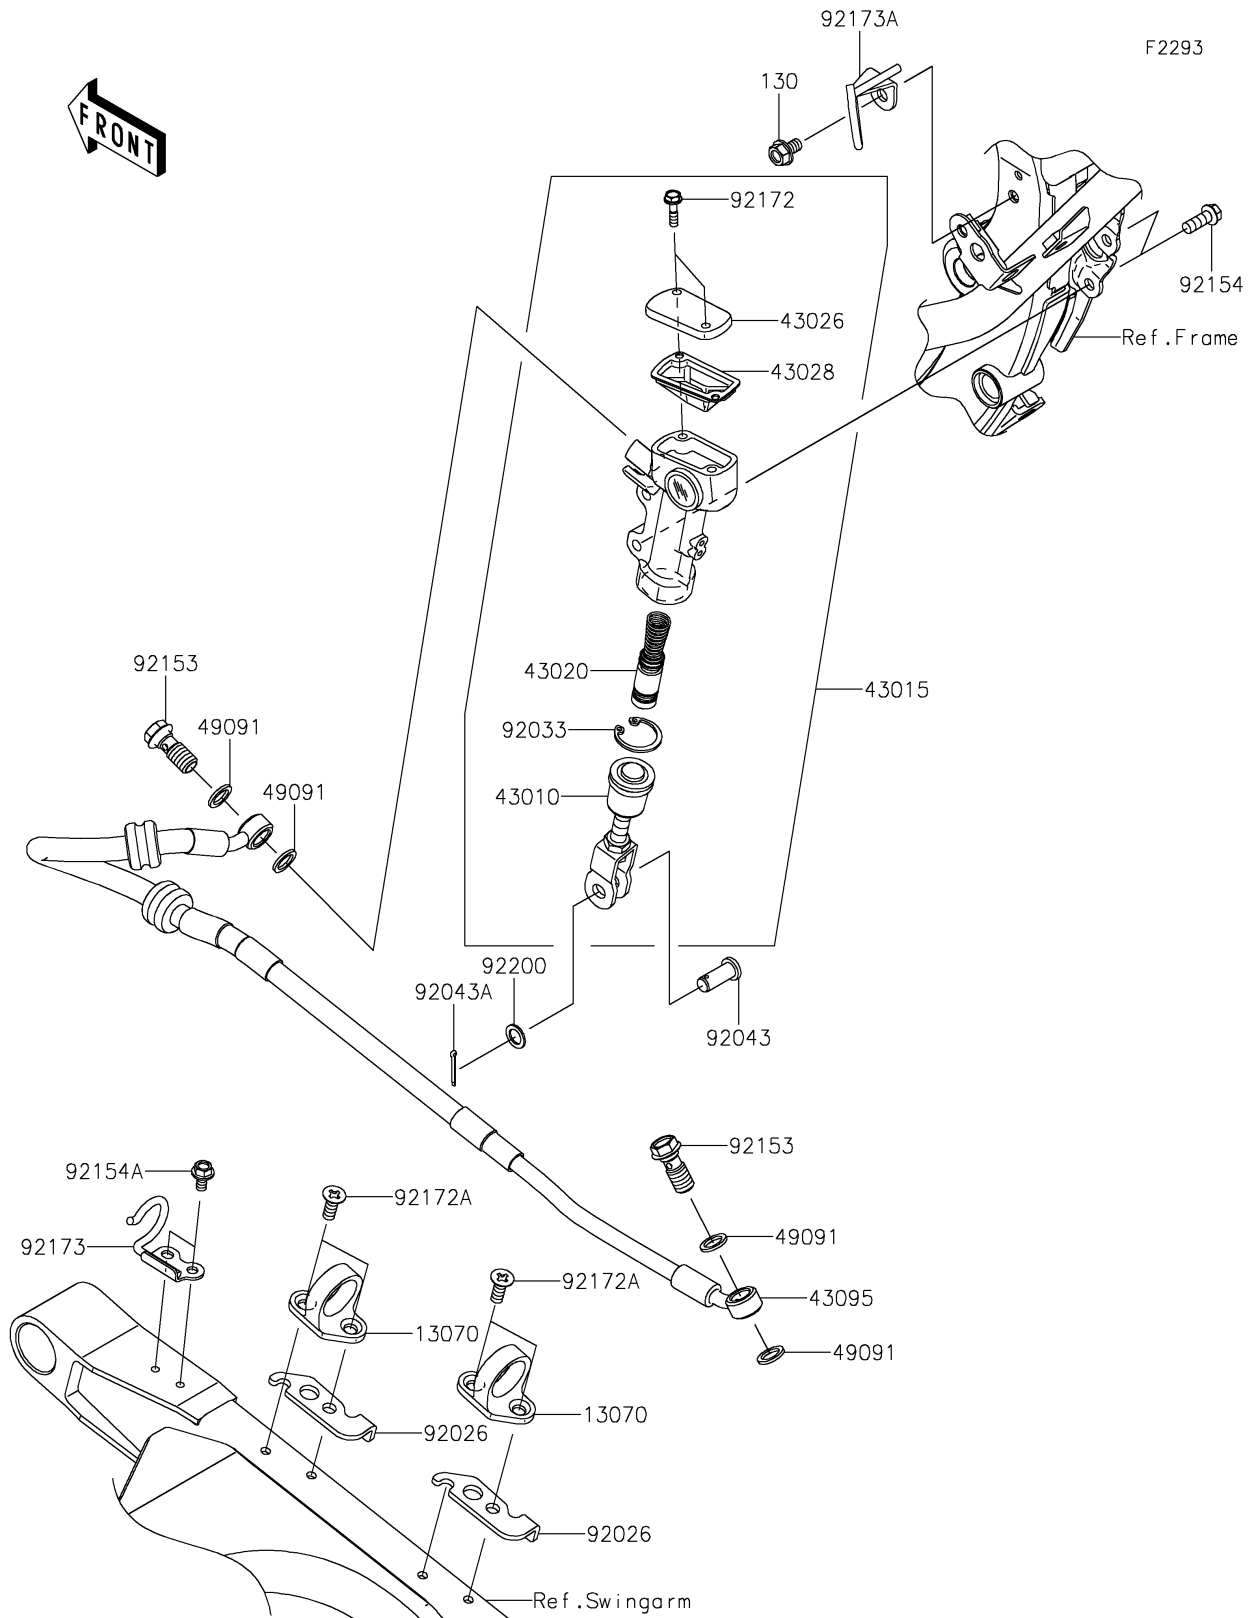

2025 KLX[®] 230R S

PARTS DIAGRAM

Rear Master Cylinder

2025 KLX[®] 230R S

PARTS LIST

Rear Master Cylinder

ITEM NAME

PART NUMBER

QUANTITY
