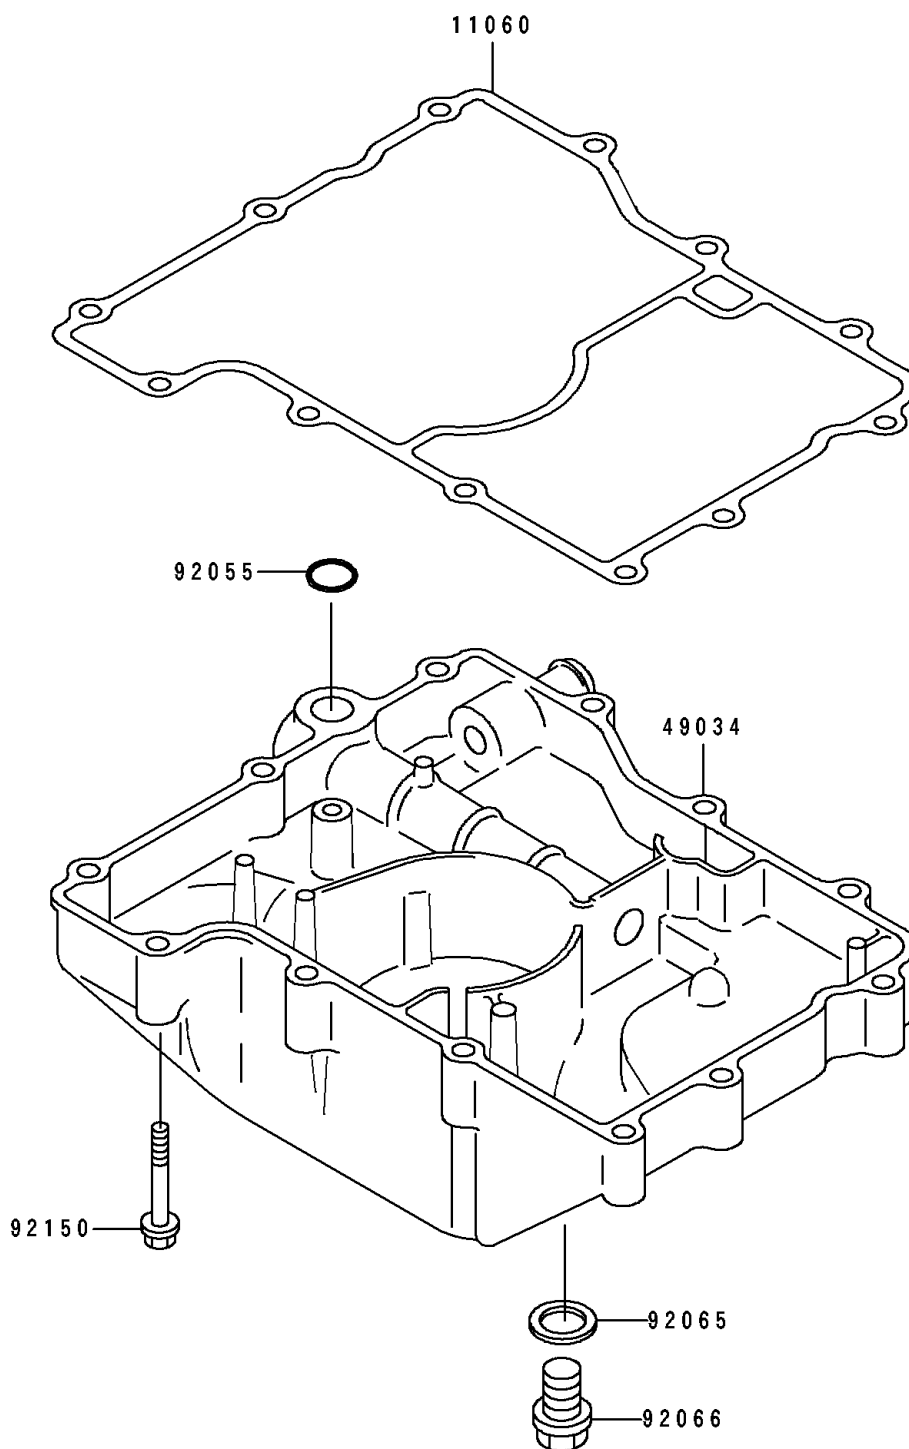

## PARTS DIAGRAM

### Breather Cover/Oil Pan

**Kawasaki**

Let the Good Times Roll®

E1432

## PARTS LIST

### Breather Cover/Oil Pan

**ITEM NAME**

**PART NUMBER**

**QUANTITY**

---