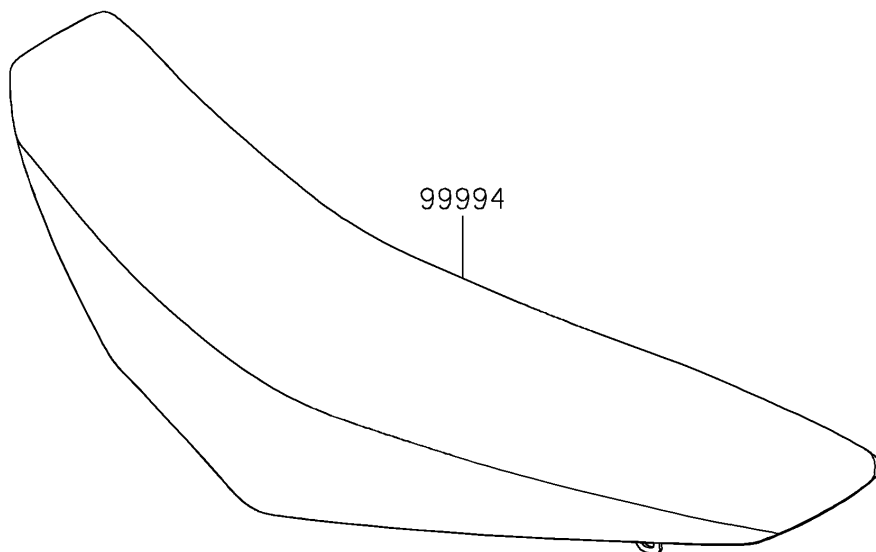

2025 KLX[®] 230R

PARTS DIAGRAM

Accessory(Seat)

F2910B

2025 KLX[®] 230R

PARTS LIST

Accessory(Seat)

Kawasaki

Let the Good Times Roll[®]

ITEM NAME

PART NUMBER

QUANTITY
