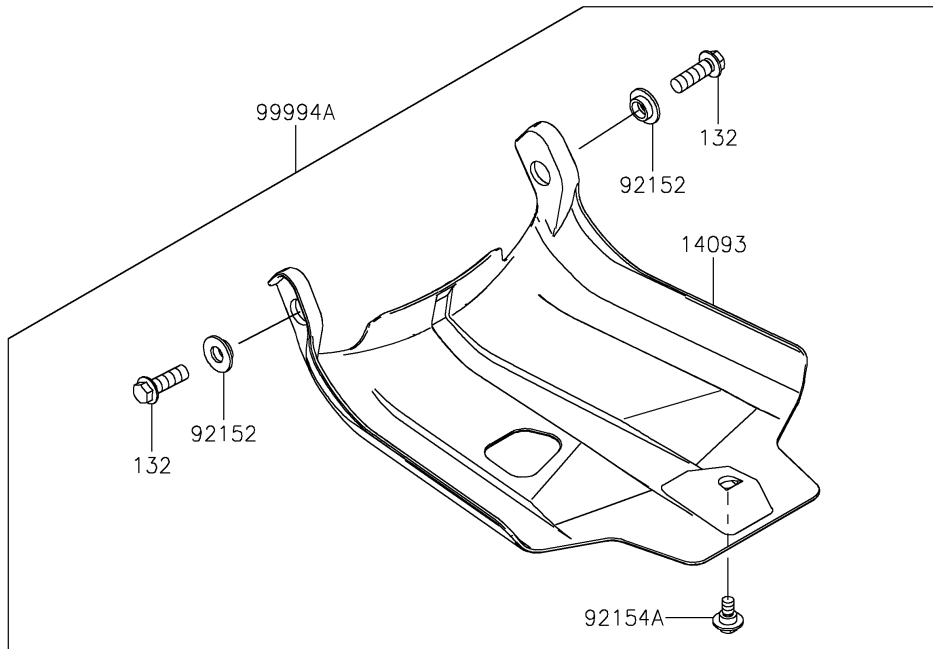

2025 KLX[®]230R

PARTS DIAGRAM

Accessory(Frame Cover)

2025 KLX[®] 230R

PARTS LIST

Accessory(Frame Cover)

Kawasaki

Let the Good Times Roll[®]

ITEM NAME

PART NUMBER

QUANTITY
