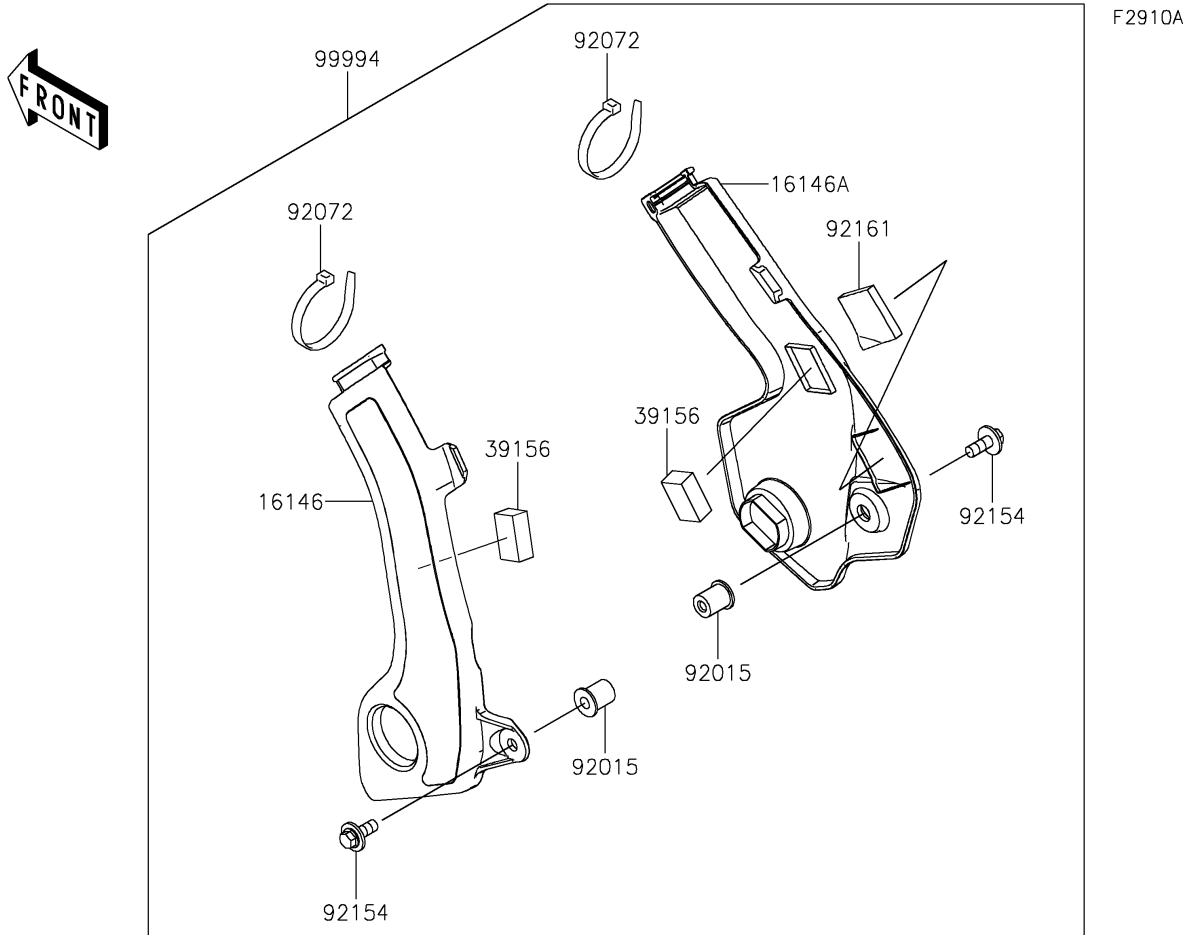

2025 KLX[®]230R

PARTS DIAGRAM

Accessory(Frame Cover)

2025 KLX[®] 230R

PARTS LIST

Accessory(Frame Cover)

Kawasaki

Let the Good Times Roll[®]

ITEM NAME

PART NUMBER

QUANTITY
