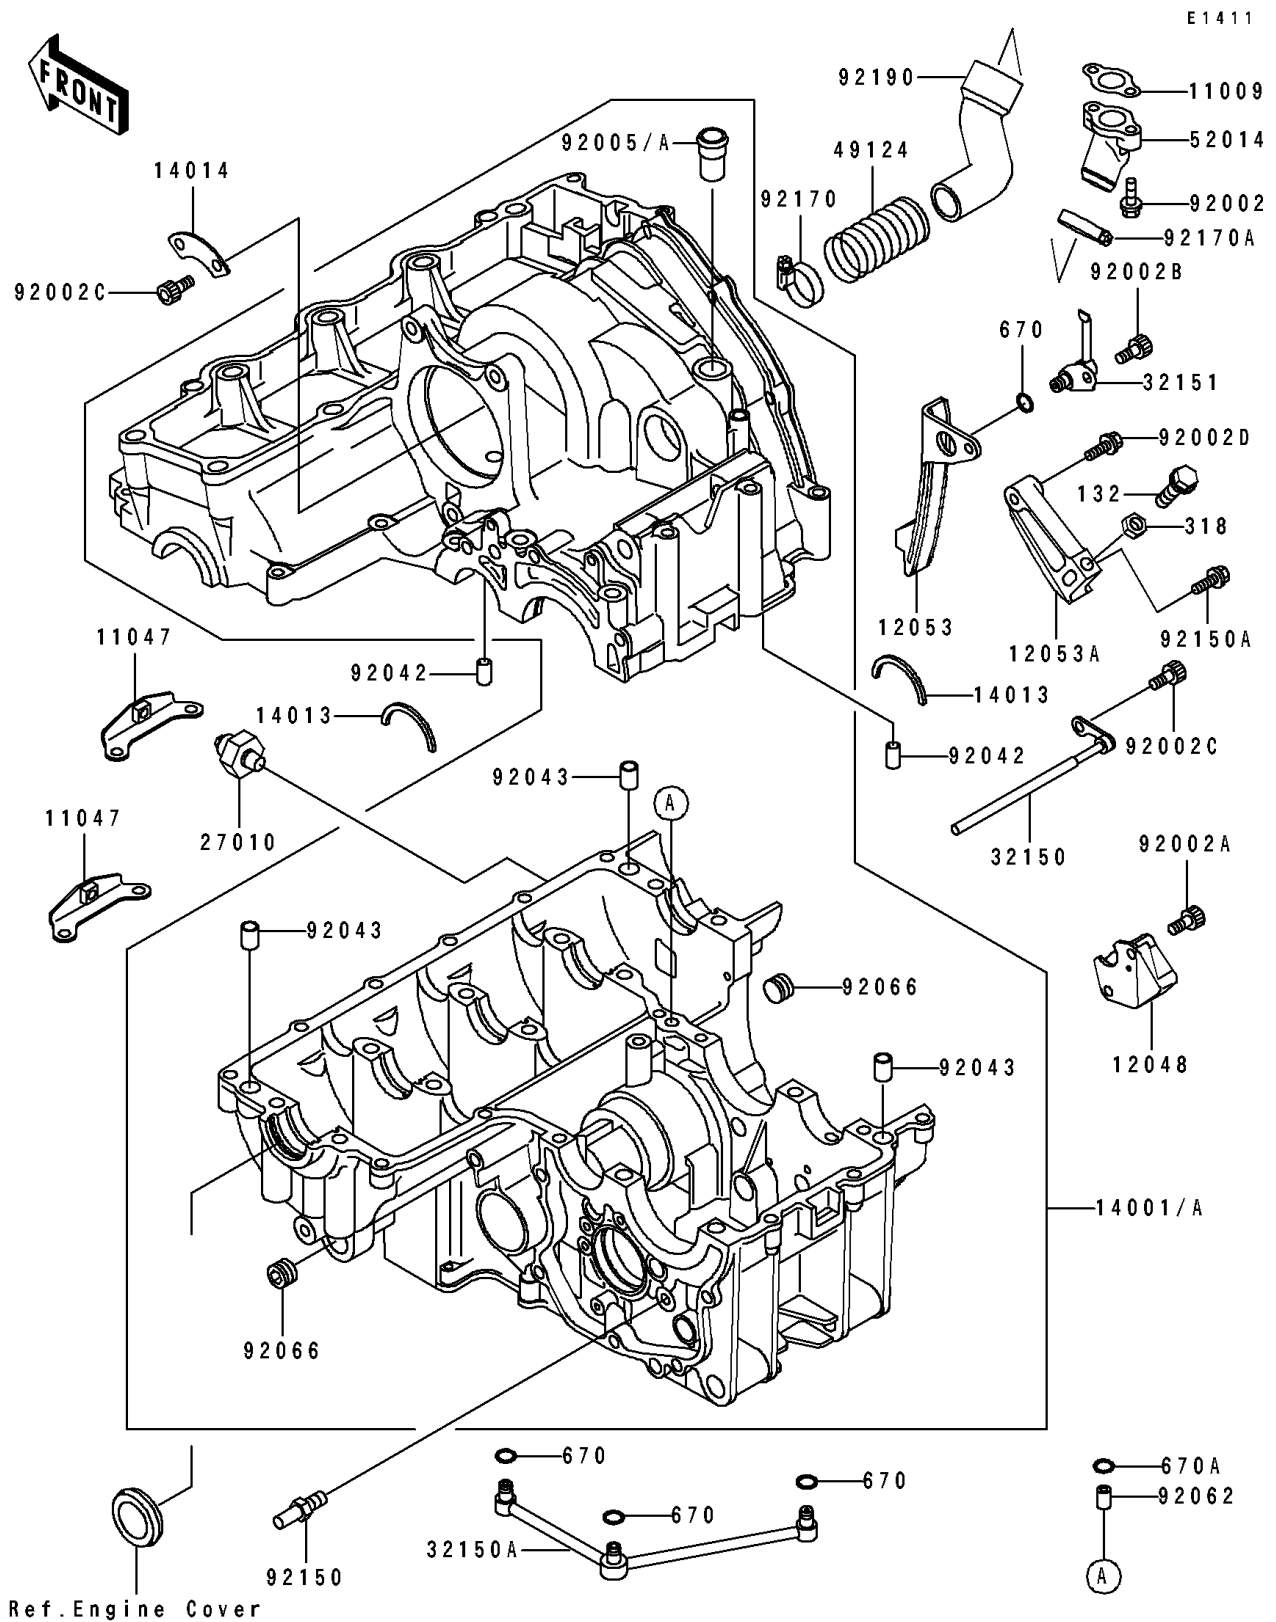

1993 Ninja® ZX™-7

PARTS DIAGRAM

Crankcase

Kawasaki

Let the Good Times Roll®

1993 Ninja[®] ZX[™]-7

PARTS LIST

Crankcase

ITEM NAME

PART NUMBER

QUANTITY
