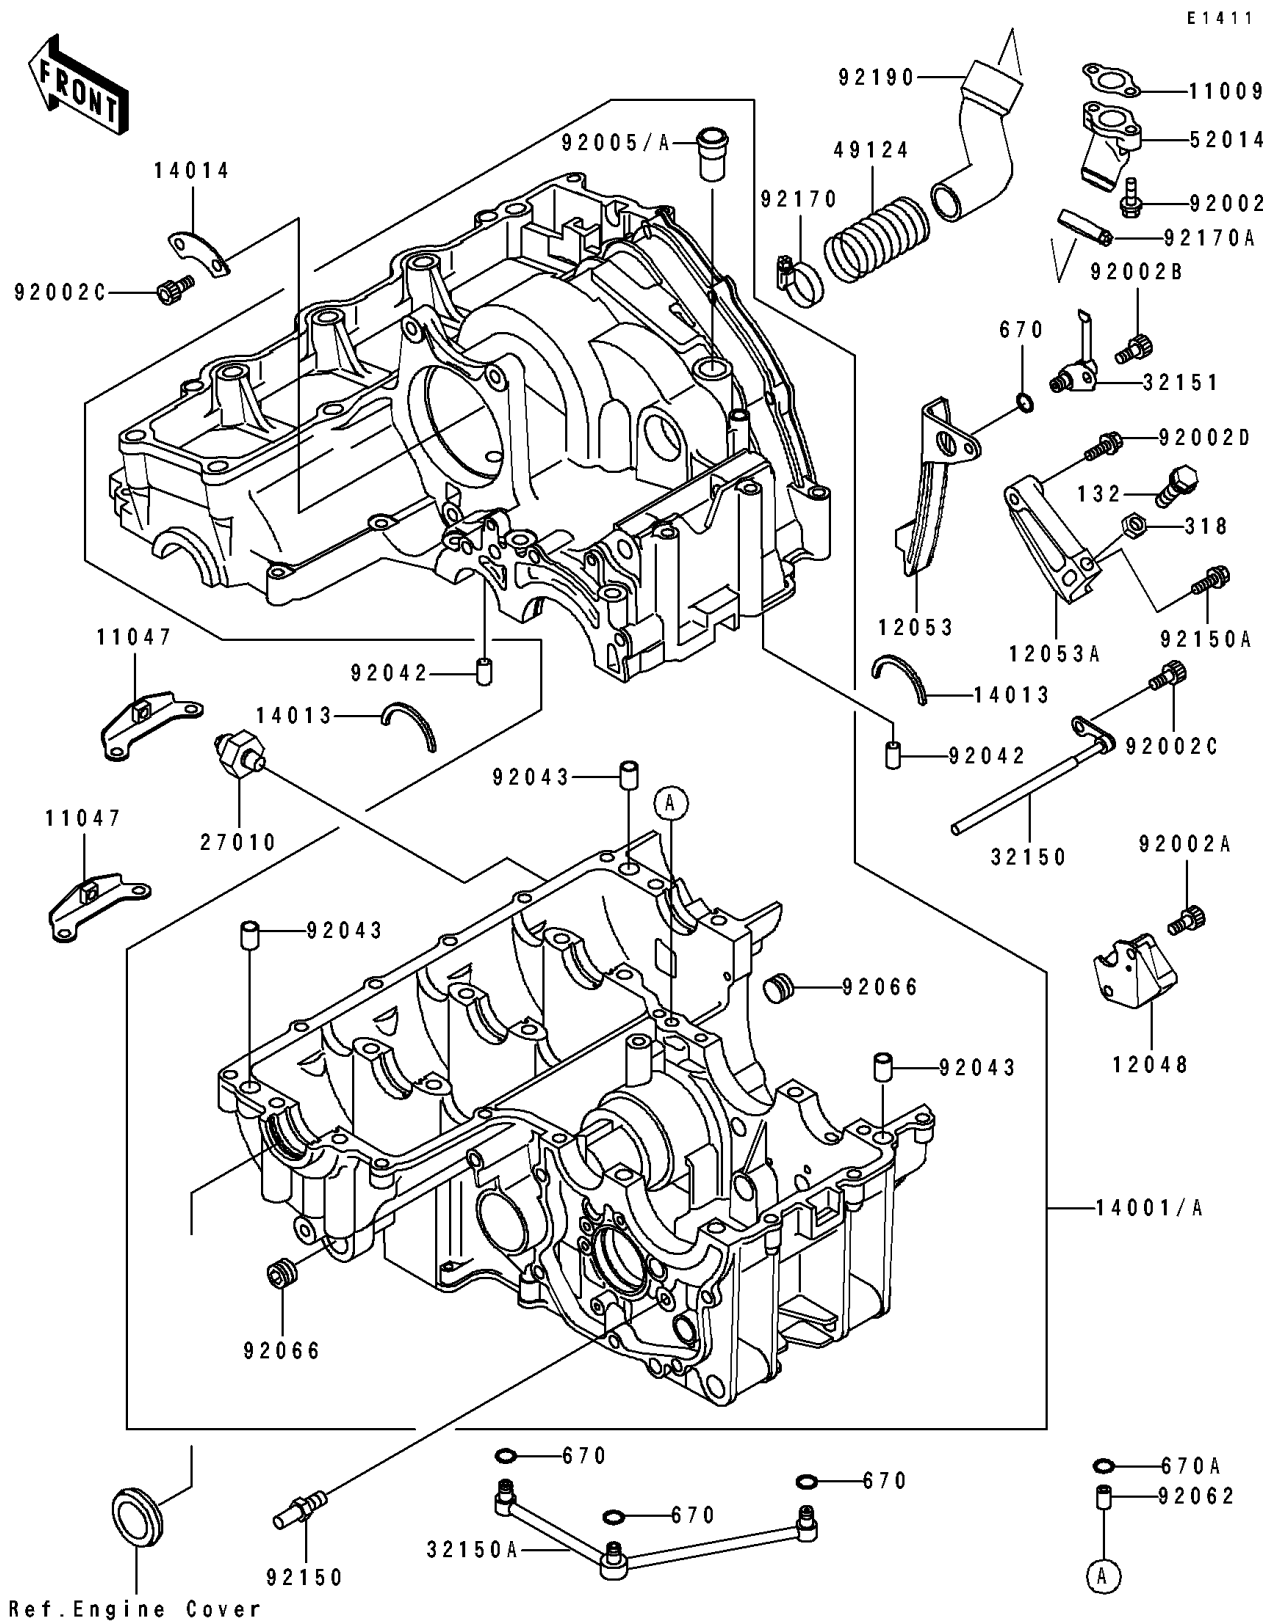

1994 Ninja[®] ZX[™]-7

PARTS DIAGRAM

Crankcase

Kawasaki

Let the Good Times Roll[®]

1994 Ninja[®] ZX[™]-7

PARTS LIST

Crankcase

ITEM NAME

PART NUMBER

QUANTITY
