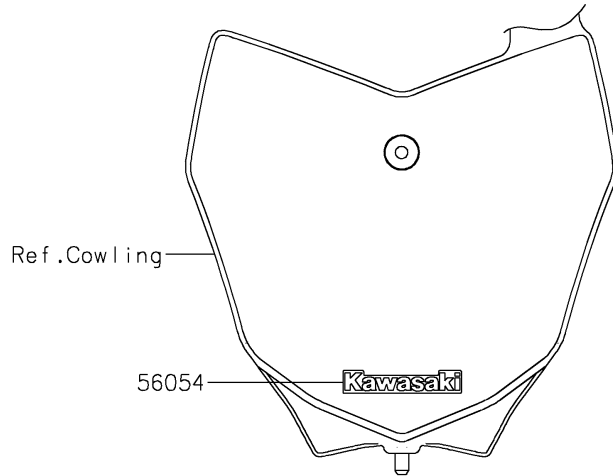

# 2025 KLX<sup>®</sup> 230R

## PARTS DIAGRAM

Decals(Green)(NSFNN/NSFNL)

F2861A

## PARTS LIST

Decals(Green)(NSFNN/NSFNL)

**Kawasaki**

Let the Good Times Roll<sup>®</sup>

**ITEM NAME**

**PART NUMBER**

**QUANTITY**

---