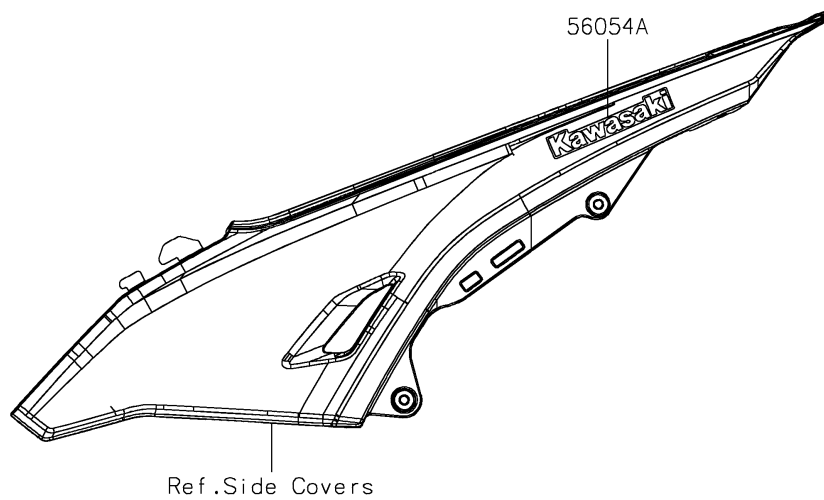

2025 KLX[®]230R

PARTS DIAGRAM

Decals(Gray)(NSFNN/NSFNL)

F2861

2025 KLX[®] 230R

PARTS LIST

Decals(Gray)(NSFNN/NSFNL)

Kawasaki

Let the Good Times Roll[®]

ITEM NAME

PART NUMBER

QUANTITY
