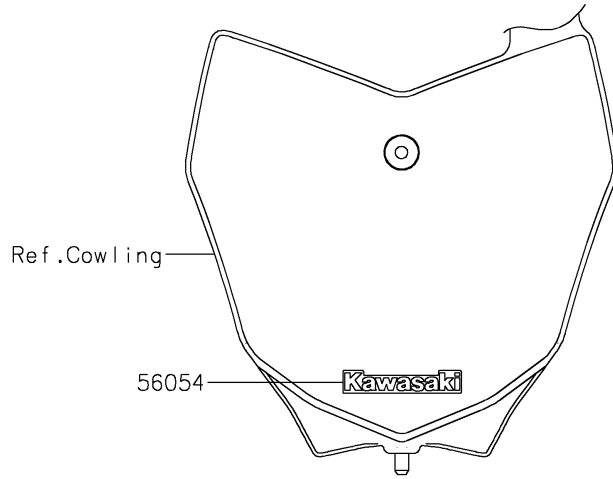

2025 KLX[®]230R

PARTS DIAGRAM

Decals(Gray)(NSFNN/NSFNL)

F2861

2025 KLX[®] 230R

PARTS LIST

Decals(Gray)(NSFNN/NSFNL)

Kawasaki

Let the Good Times Roll[®]

ITEM NAME

PART NUMBER

QUANTITY
