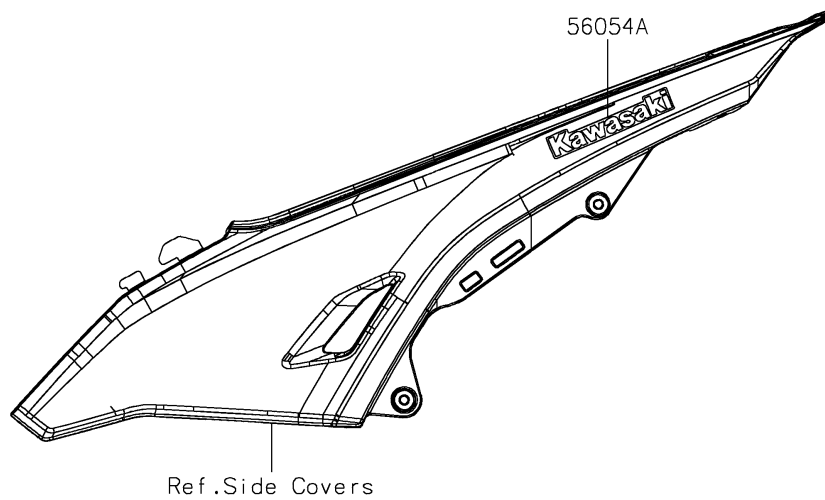

2025 KLX[®] 230R

PARTS DIAGRAM

Decals(Gray)(NSFNN/NSFNL)

F2861

2025 KLX[®] 230R

PARTS LIST

Decals(Gray)(NSFNN/NSFNL)

Kawasaki

Let the Good Times Roll[®]

ITEM NAME

PART NUMBER

QUANTITY
