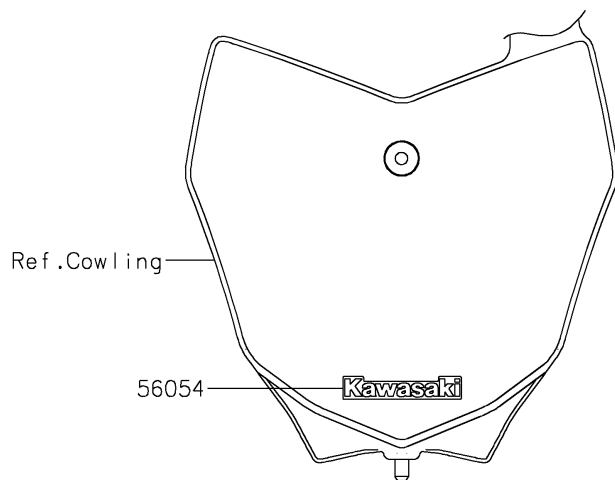

2025 KLX[®] 230R

PARTS DIAGRAM

Decals(Gray)(NSFNN/NSFNL)

F2861

2025 KLX[®] 230R

PARTS LIST

Decals(Gray)(NSFNN/NSFNL)

Kawasaki

Let the Good Times Roll[®]

ITEM NAME

PART NUMBER

QUANTITY
