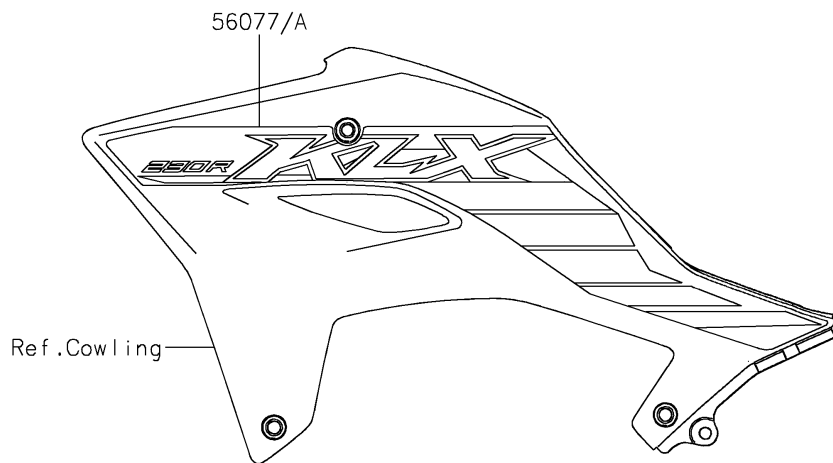

2025 KLX[®]230R

PARTS DIAGRAM

Decals(Gray)(NSFNN/NSFNL)

F2861

2025 KLX[®] 230R

PARTS LIST

Decals(Gray)(NSFNN/NSFNL)

Kawasaki

Let the Good Times Roll[®]

ITEM NAME

PART NUMBER

QUANTITY
