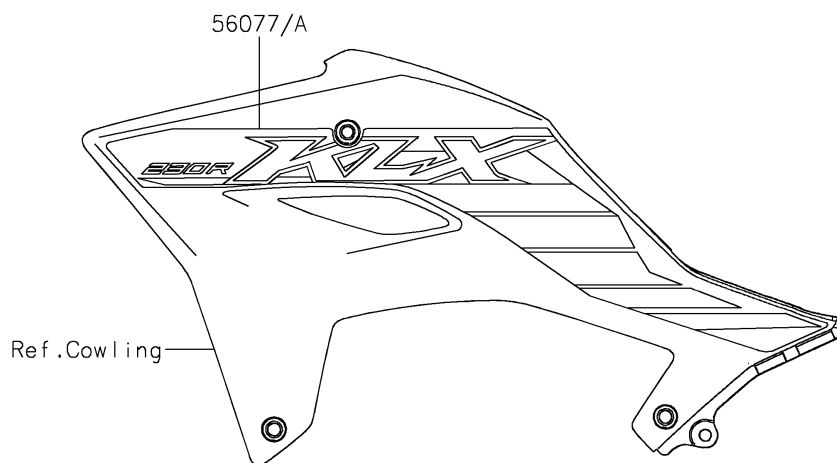

2025 KLX[®] 230R

PARTS DIAGRAM

Decals(Gray)(NSFNN/NSFNL)

F2861

2025 KLX[®] 230R

PARTS LIST

Decals(Gray)(NSFNN/NSFNL)

Kawasaki

Let the Good Times Roll[®]

ITEM NAME

PART NUMBER

QUANTITY
