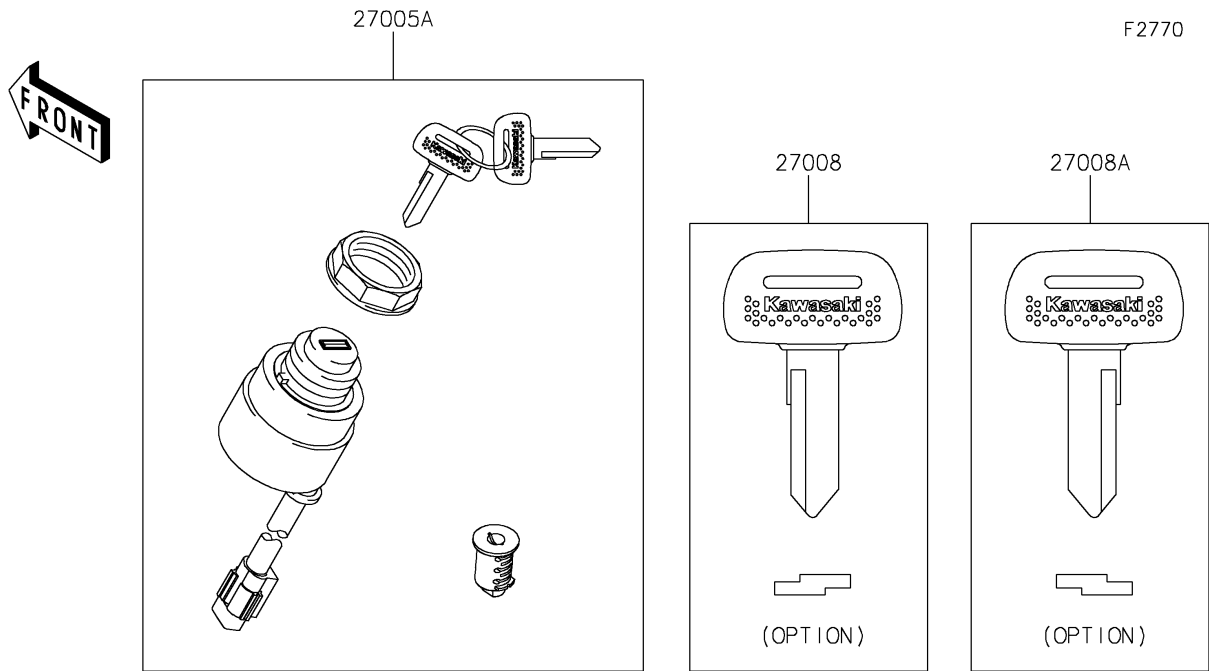

2025 KLX[®] 230R

PARTS DIAGRAM

Ignition Switch

2025 KLX[®] 230R

PARTS LIST

Ignition Switch

Kawasaki

Let the Good Times Roll[®]

ITEM NAME

PART NUMBER

QUANTITY
