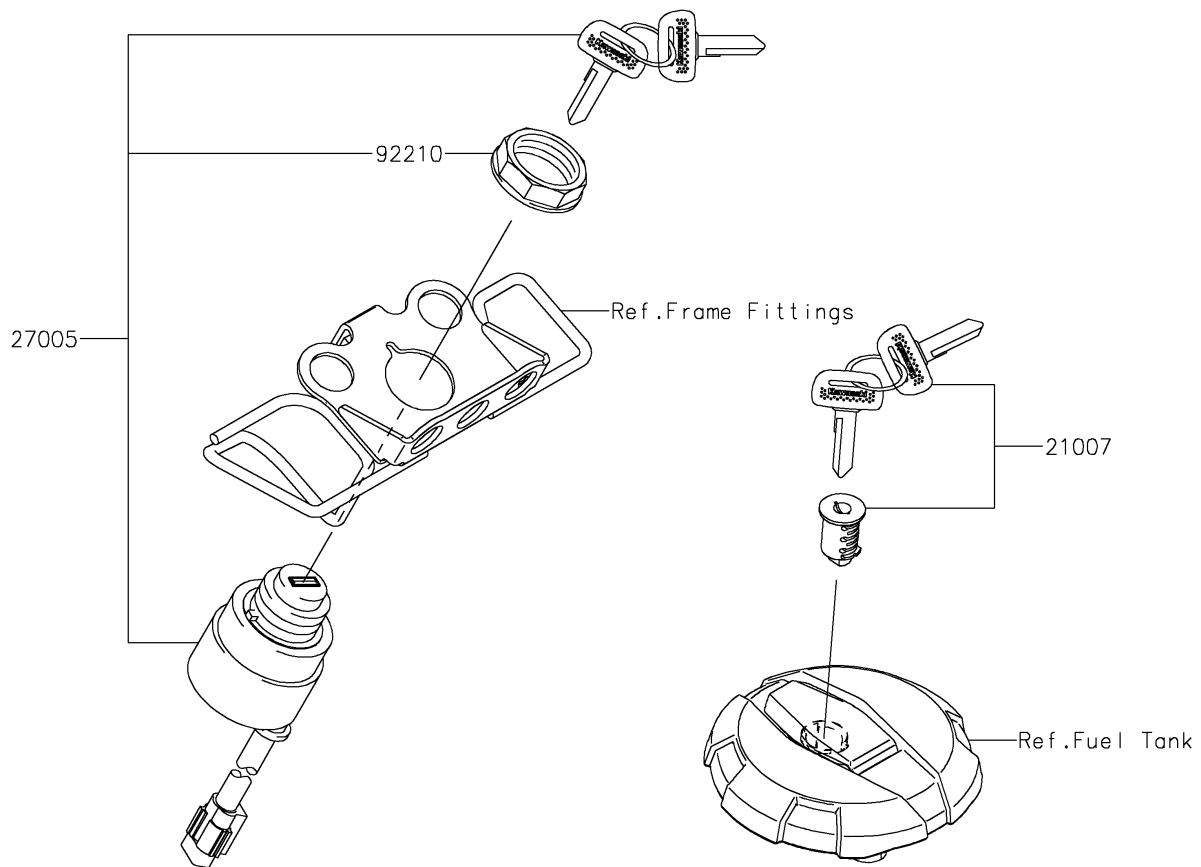

2025 KLX[®] 230R

PARTS DIAGRAM

Ignition Switch

2025 KLX[®] 230R

PARTS LIST

Ignition Switch

Kawasaki

Let the Good Times Roll[®]

ITEM NAME

PART NUMBER

QUANTITY
