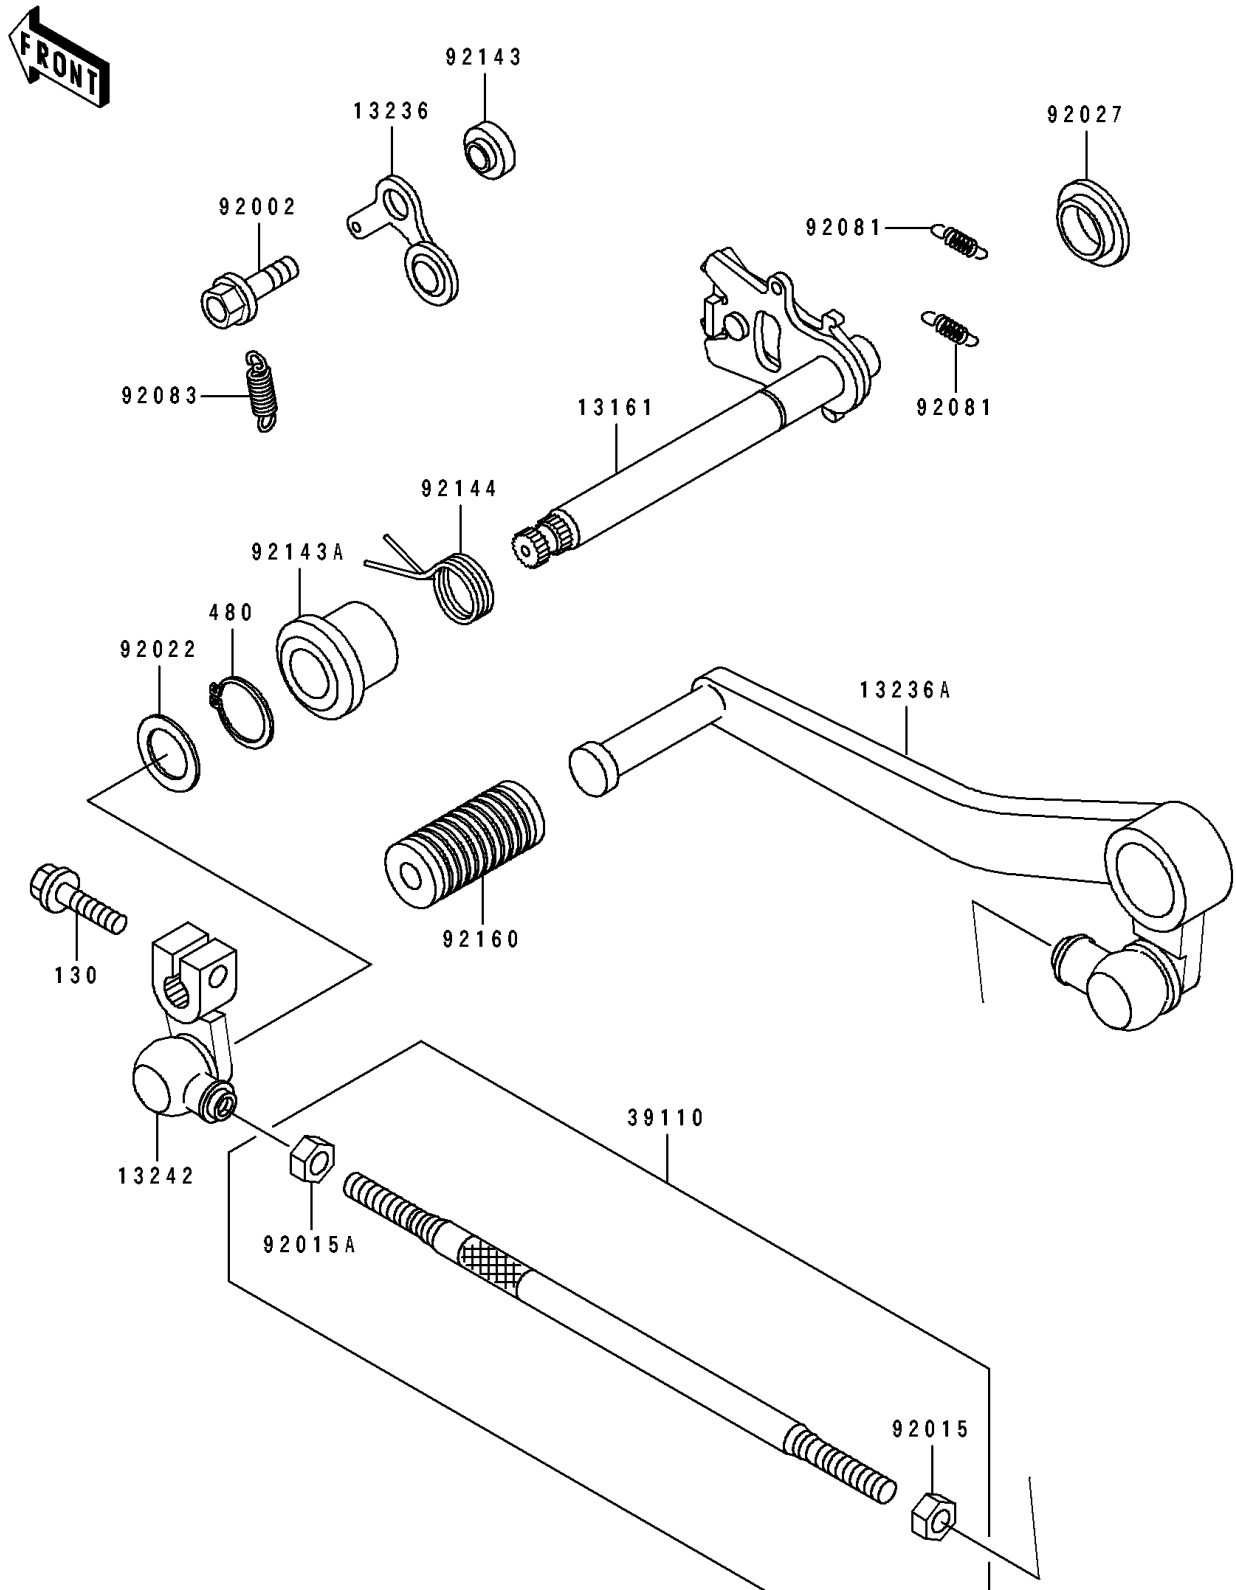

1995 Ninja[®] ZX[™]-7

PARTS DIAGRAM

Gear Change Mechanism

E1370

1995 Ninja® ZX™-7

PARTS LIST

Gear Change Mechanism

ITEM NAME

PART NUMBER

QUANTITY
