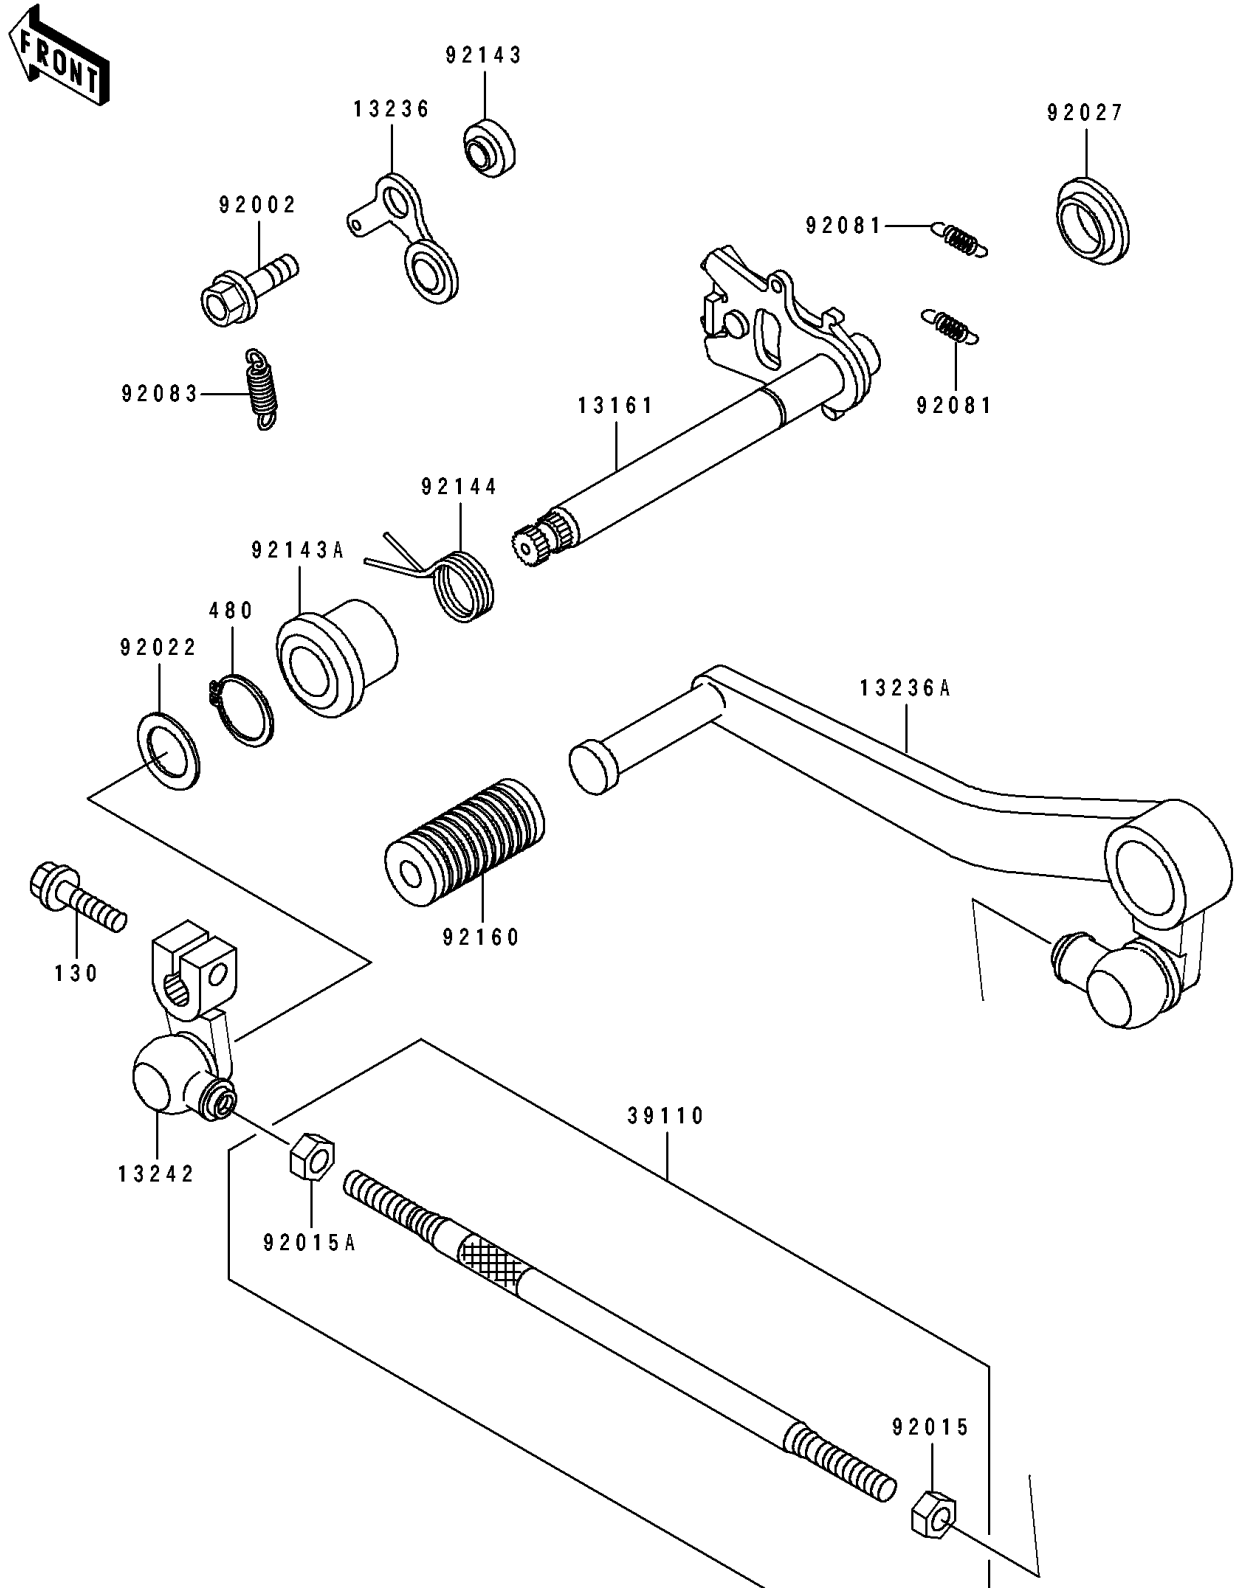

1993 Ninja[®] ZX[™]-7

PARTS DIAGRAM

Gear Change Mechanism

E1370

1993 Ninja® ZX™-7

PARTS LIST

Gear Change Mechanism

ITEM NAME

PART NUMBER

QUANTITY
