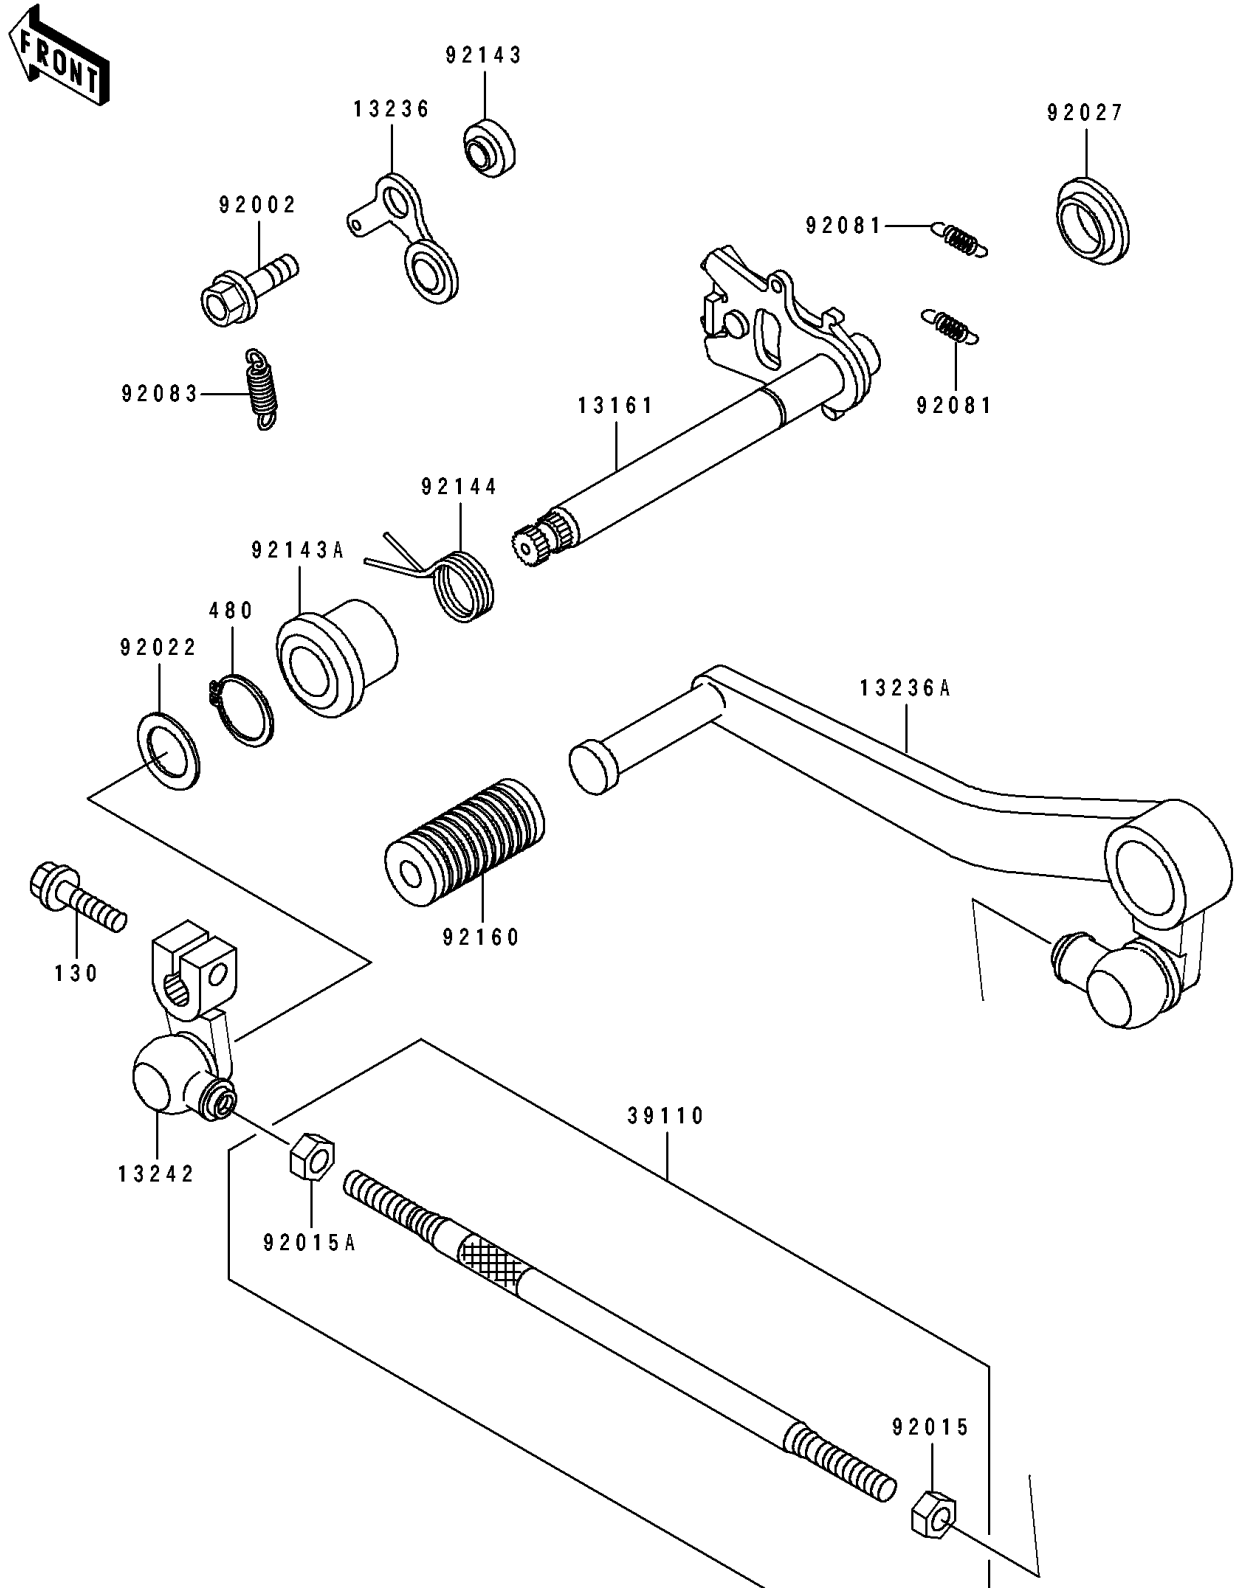

1994 Ninja[®] ZX[™]-7

PARTS DIAGRAM

Gear Change Mechanism

E1370

1994 Ninja[®] ZX[™]-7

PARTS LIST

Gear Change Mechanism

ITEM NAME

PART NUMBER

QUANTITY
