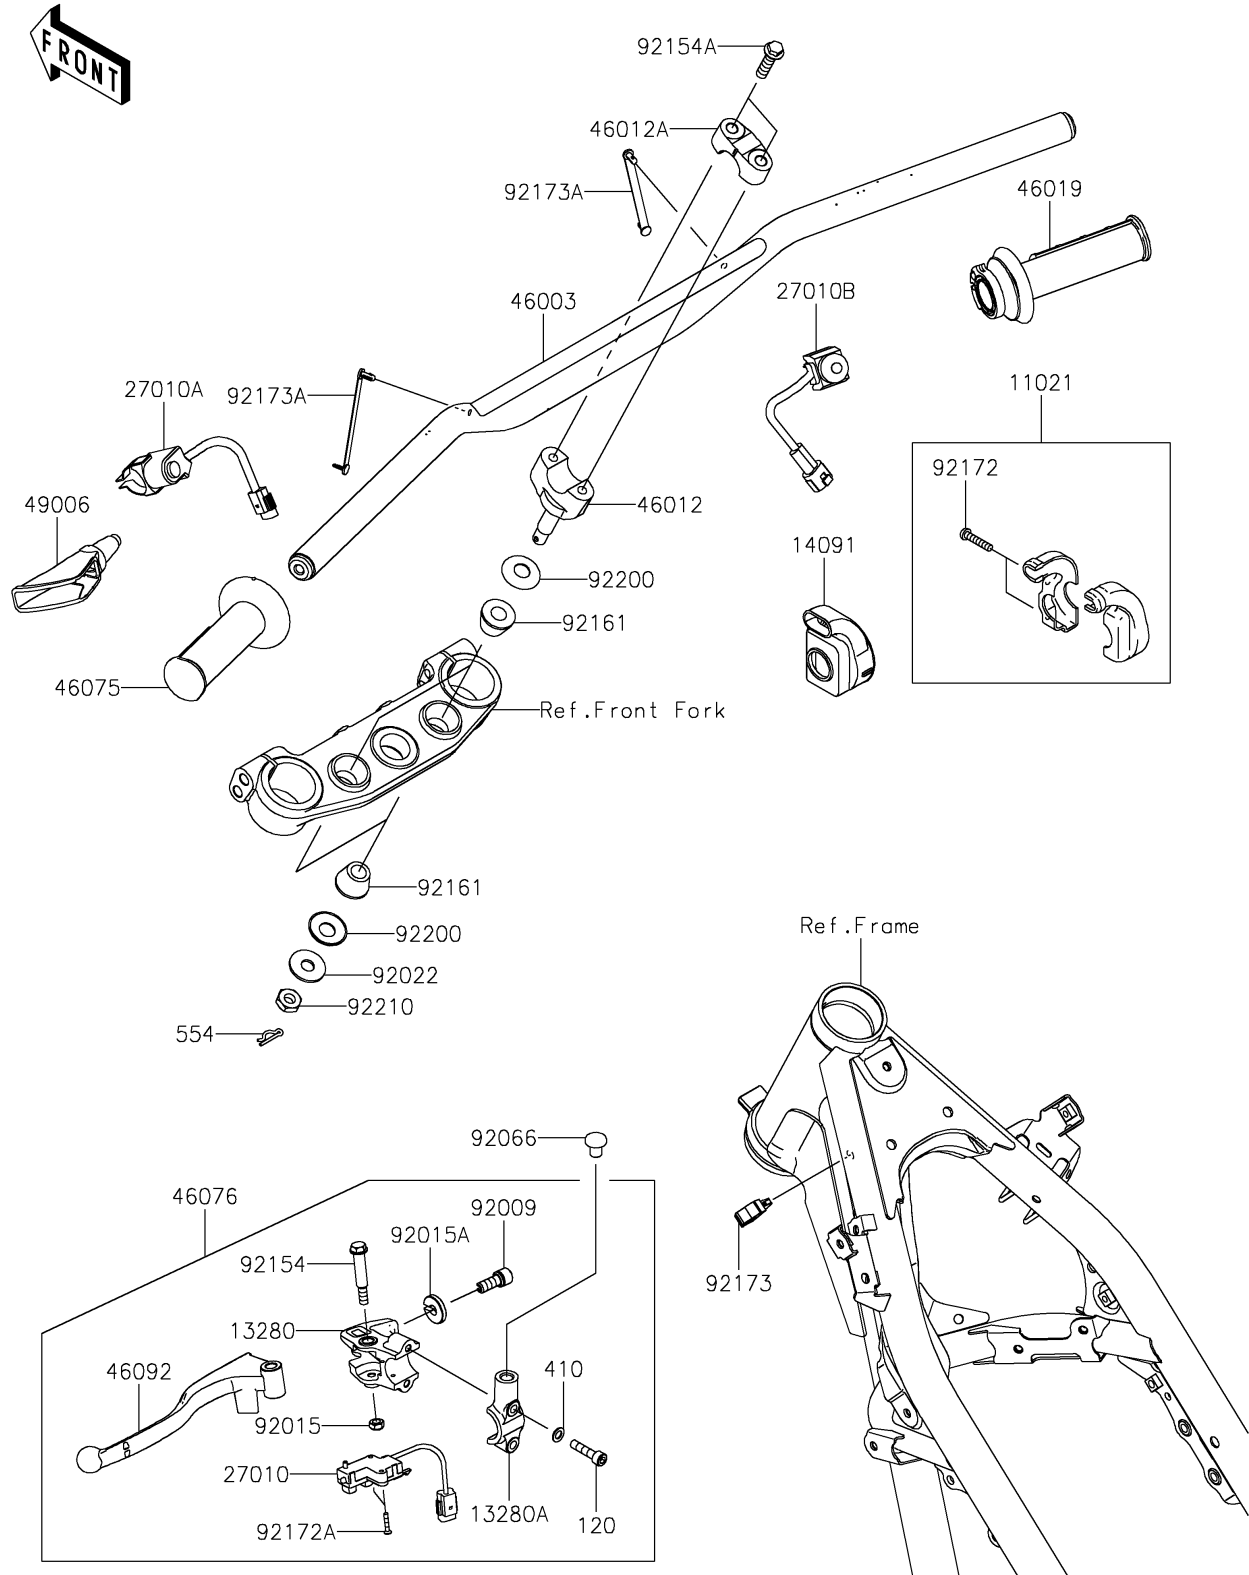

2025 KLX[®]230R

PARTS DIAGRAM

Handlebar

F2310

2025 KLX[®] 230R

PARTS LIST

Handlebar

Kawasaki

Let the Good Times Roll[®]

ITEM NAME

PART NUMBER

QUANTITY
