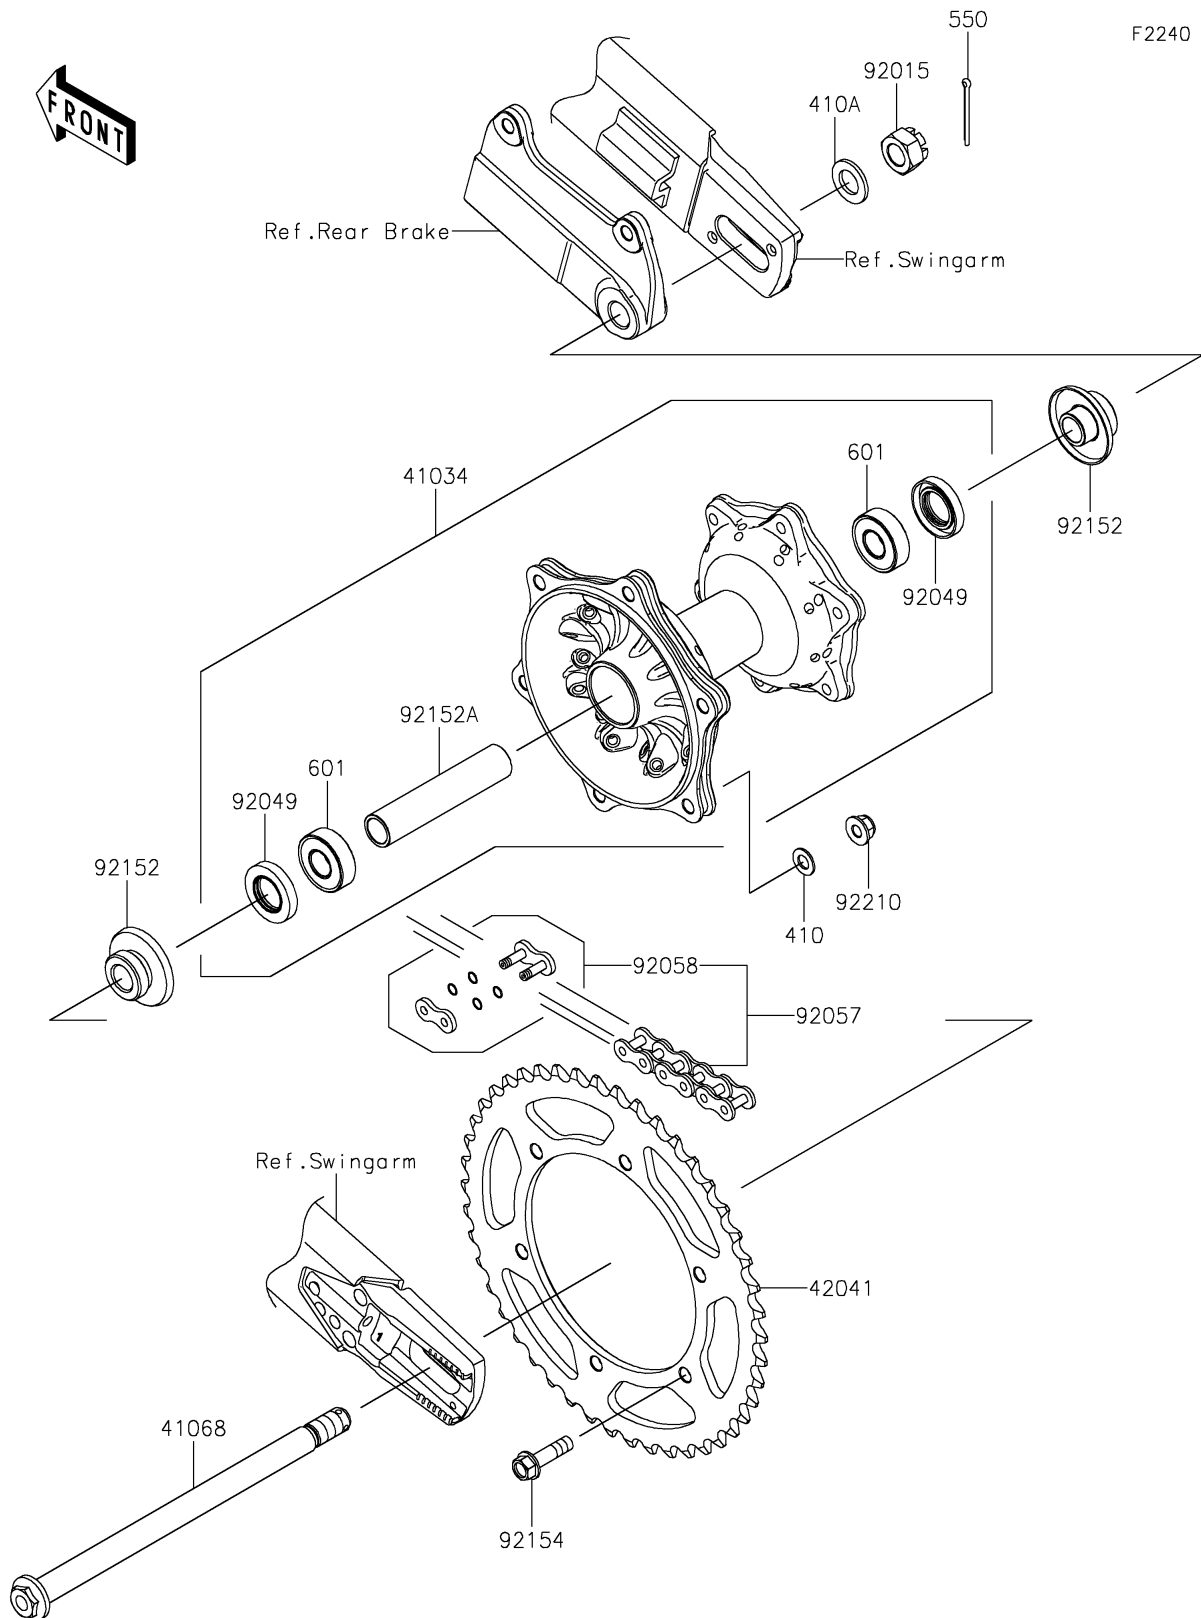

2025 KLX[®]230R

PARTS DIAGRAM

Rear Hub

2025 KLX[®] 230R

PARTS LIST

Rear Hub

Kawasaki

Let the Good Times Roll[®]

ITEM NAME

PART NUMBER

QUANTITY
