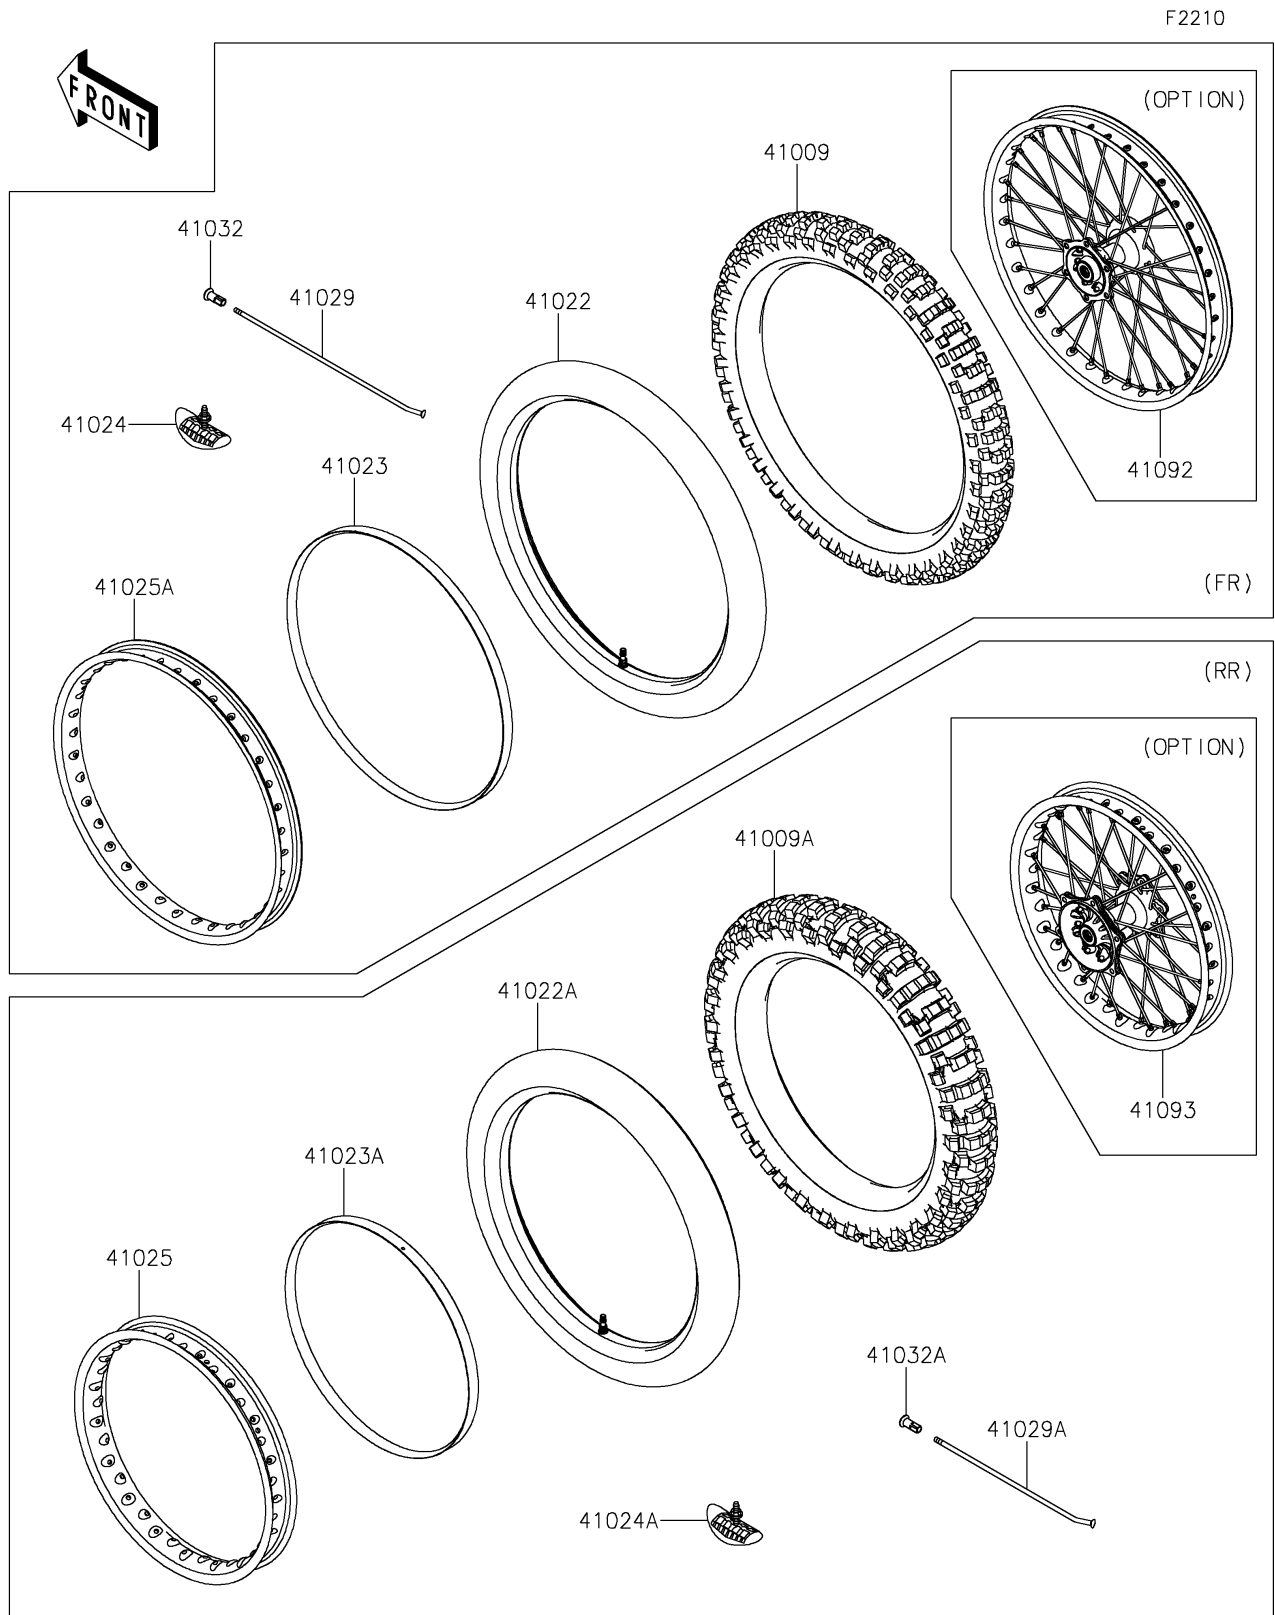

2025 KLX® 230R

PARTS DIAGRAM

Wheels/Tires