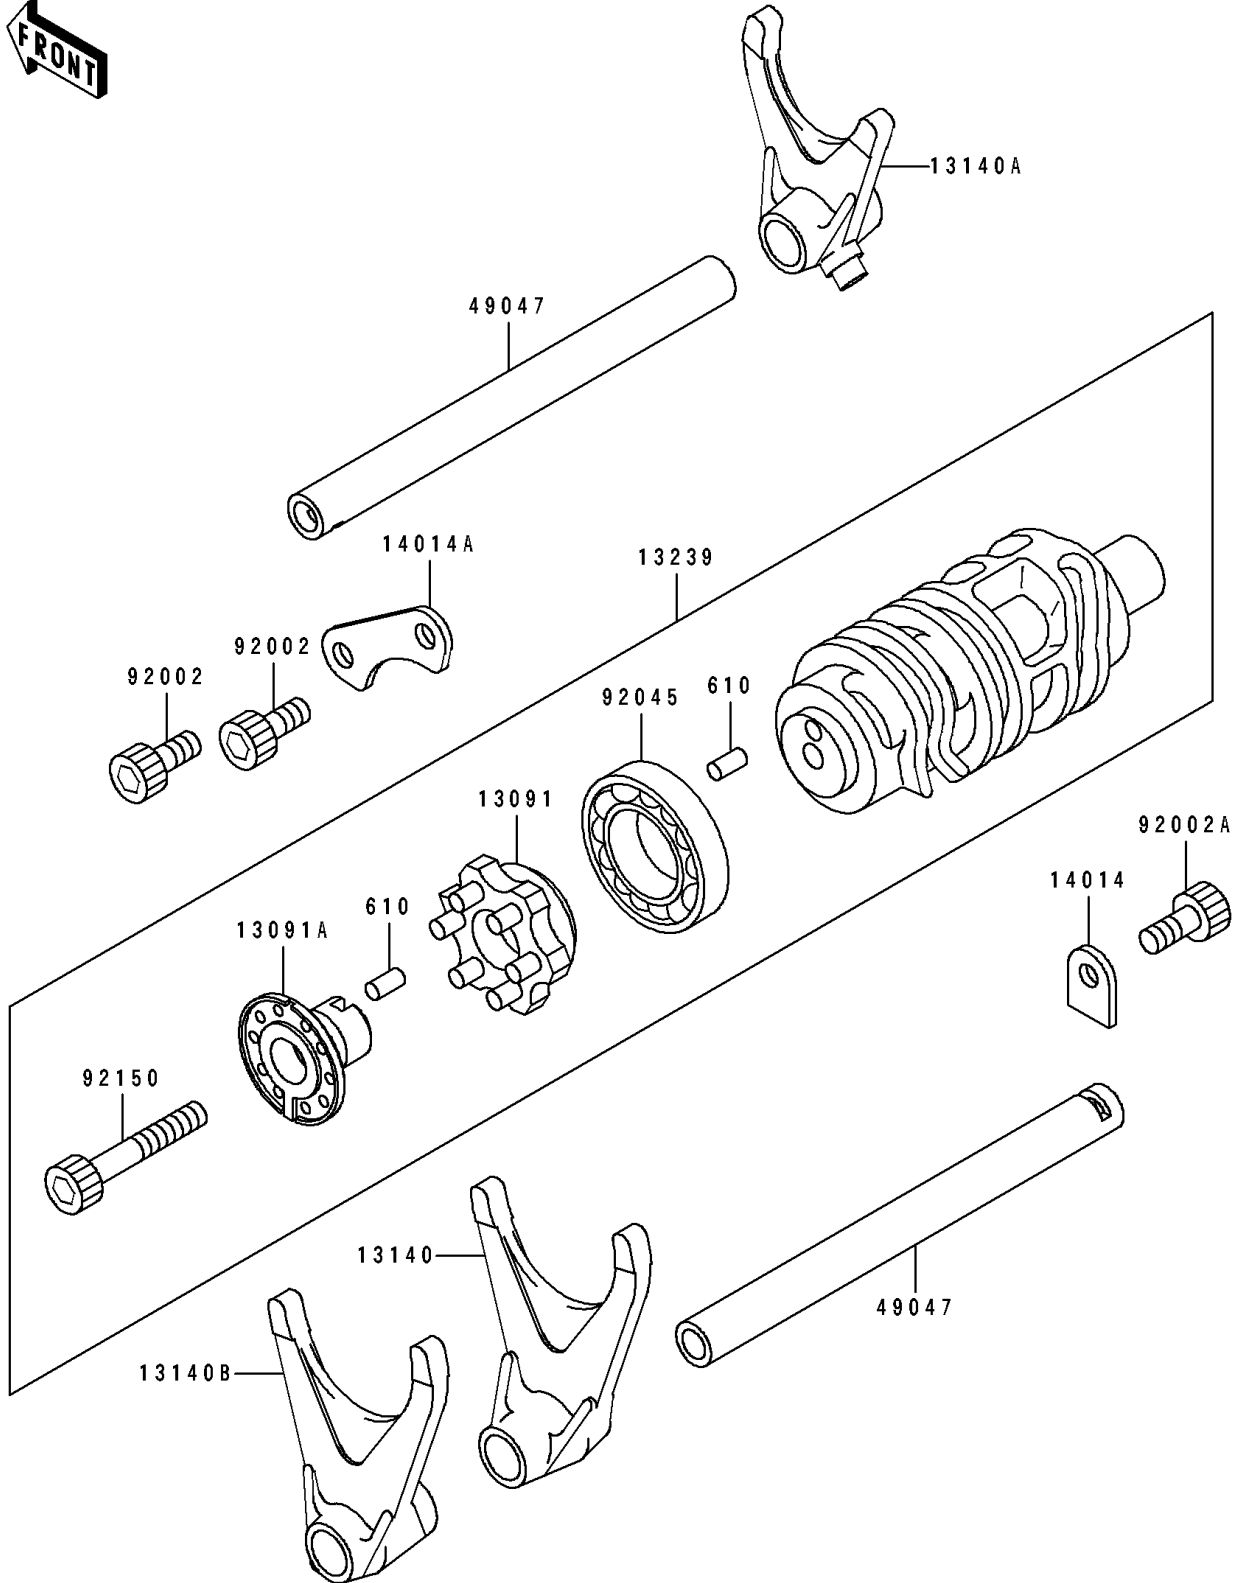

1995 Ninja® ZX™-7

PARTS DIAGRAM

Gear Change Drum/Shift Fork(s)

E 1362

1995 Ninja® ZX™-7

PARTS LIST

Gear Change Drum/Shift Fork(s)

ITEM NAME

PART NUMBER

QUANTITY
