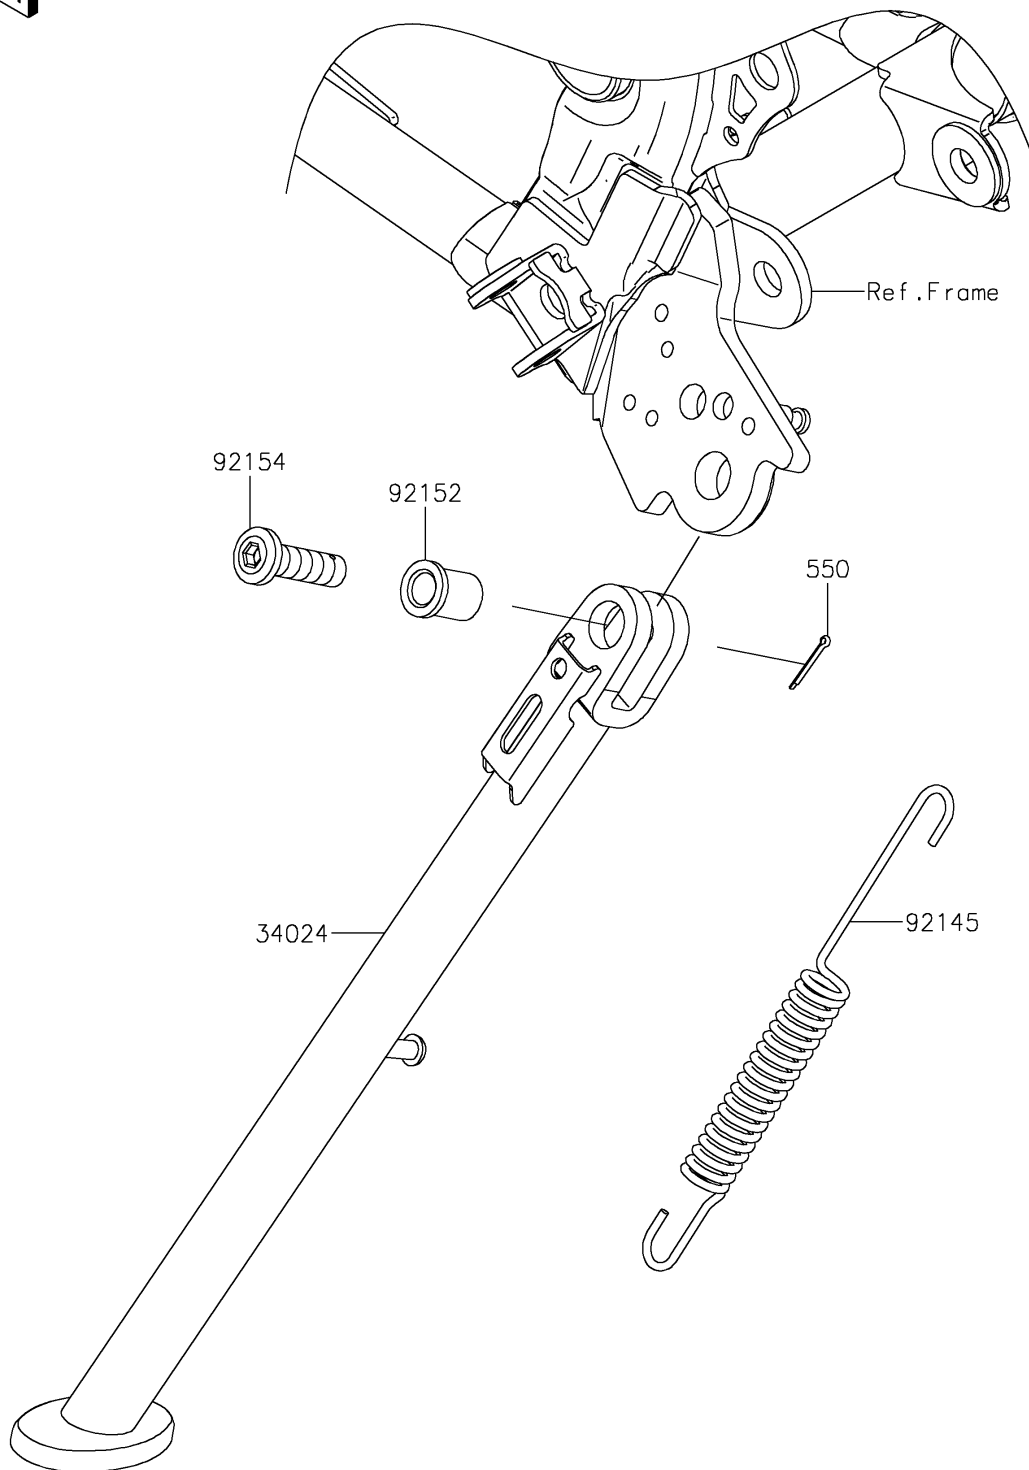

2025 KLX[®] 230R

PARTS DIAGRAM

Stand(s)

F2190

2025 KLX[®] 230R

PARTS LIST

Stand(s)

Kawasaki

Let the Good Times Roll[®]

ITEM NAME

PART NUMBER

QUANTITY
