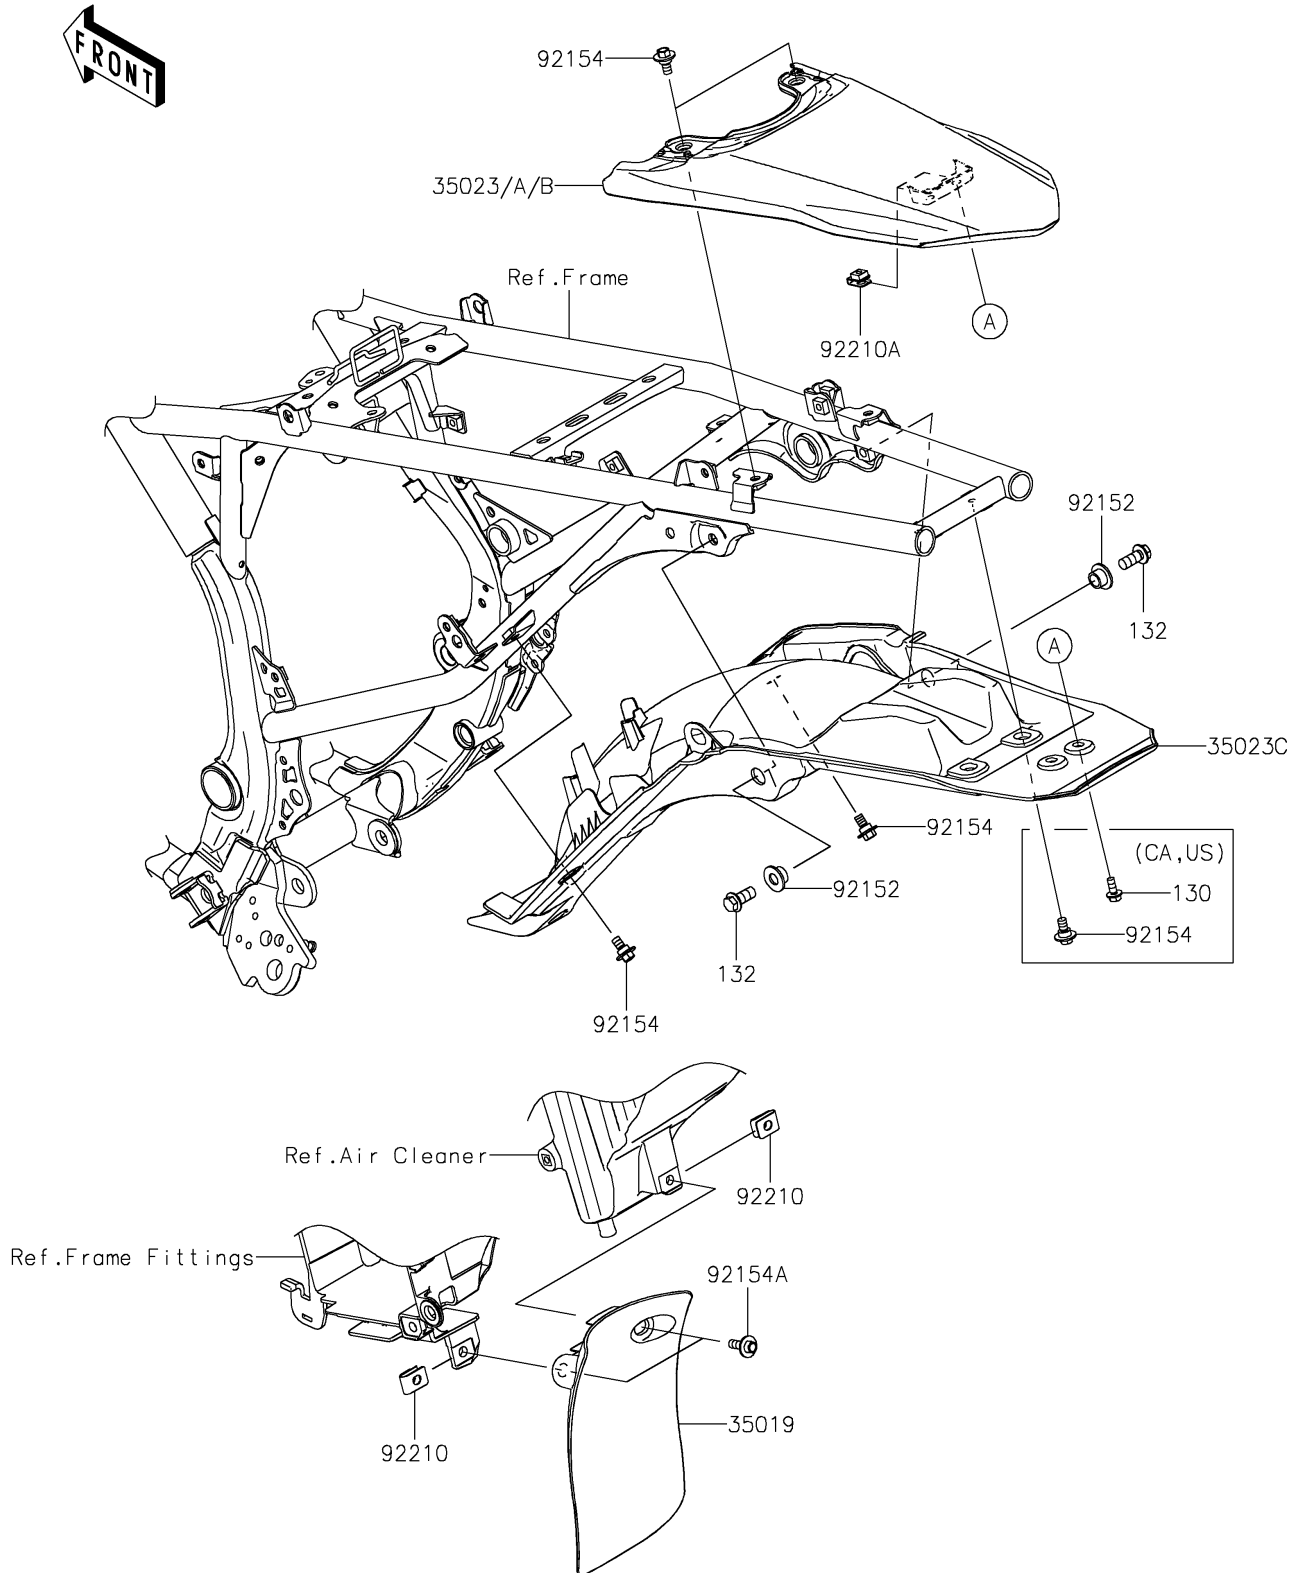

2025 KLX[®]230R

PARTS DIAGRAM

Rear Fender(s)

F2172

2025 KLX[®] 230R

PARTS LIST

Rear Fender(s)

Kawasaki

Let the Good Times Roll[®]

ITEM NAME

PART NUMBER

QUANTITY
