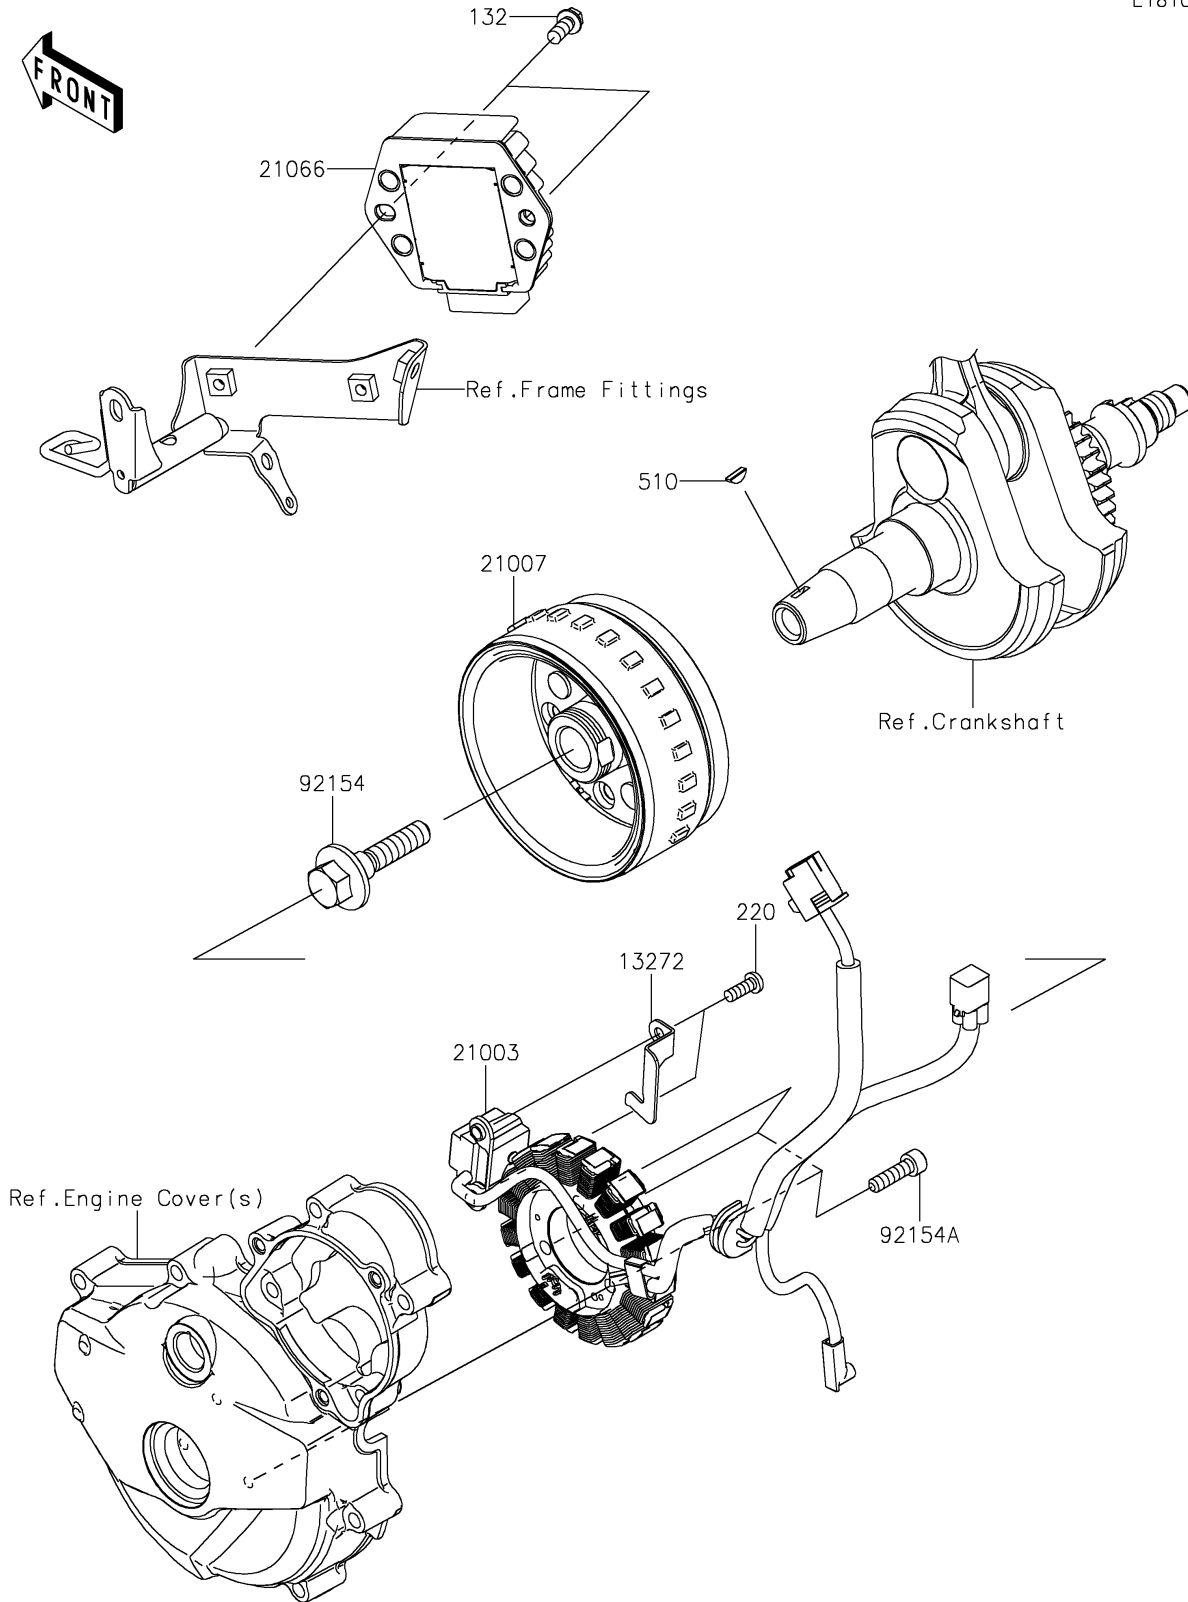

2025 KLX[®] 230R

PARTS DIAGRAM

Generator

E1810

2025 KLX[®] 230R

PARTS LIST

Generator

Kawasaki

Let the Good Times Roll[®]

ITEM NAME

PART NUMBER

QUANTITY
