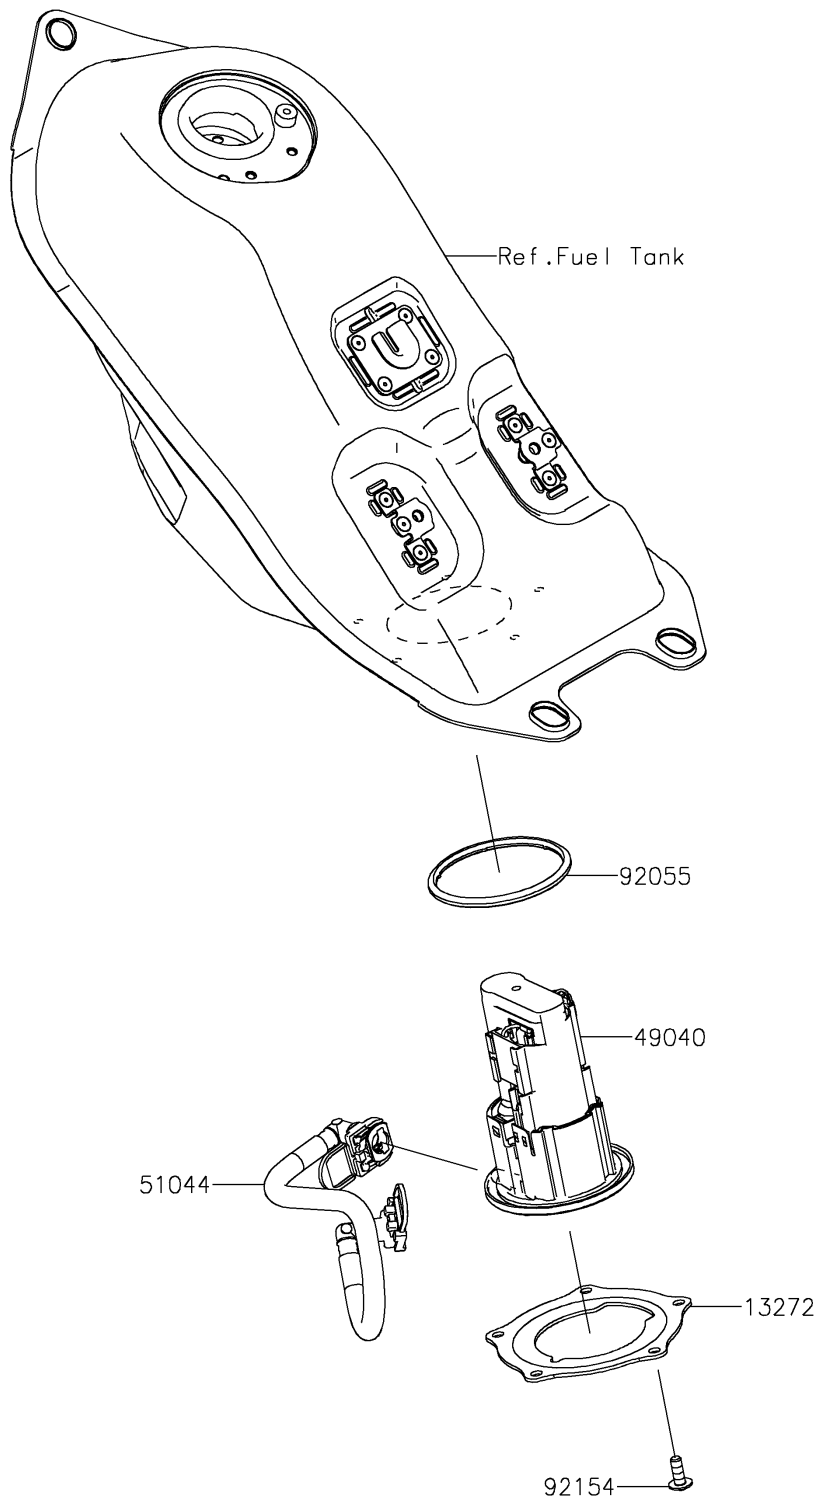

2025 KLX[®] 230R

PARTS DIAGRAM

Fuel Pump

E1520

2025 KLX[®] 230R

PARTS LIST

Fuel Pump

Kawasaki

Let the Good Times Roll[®]

ITEM NAME

PART NUMBER

QUANTITY
