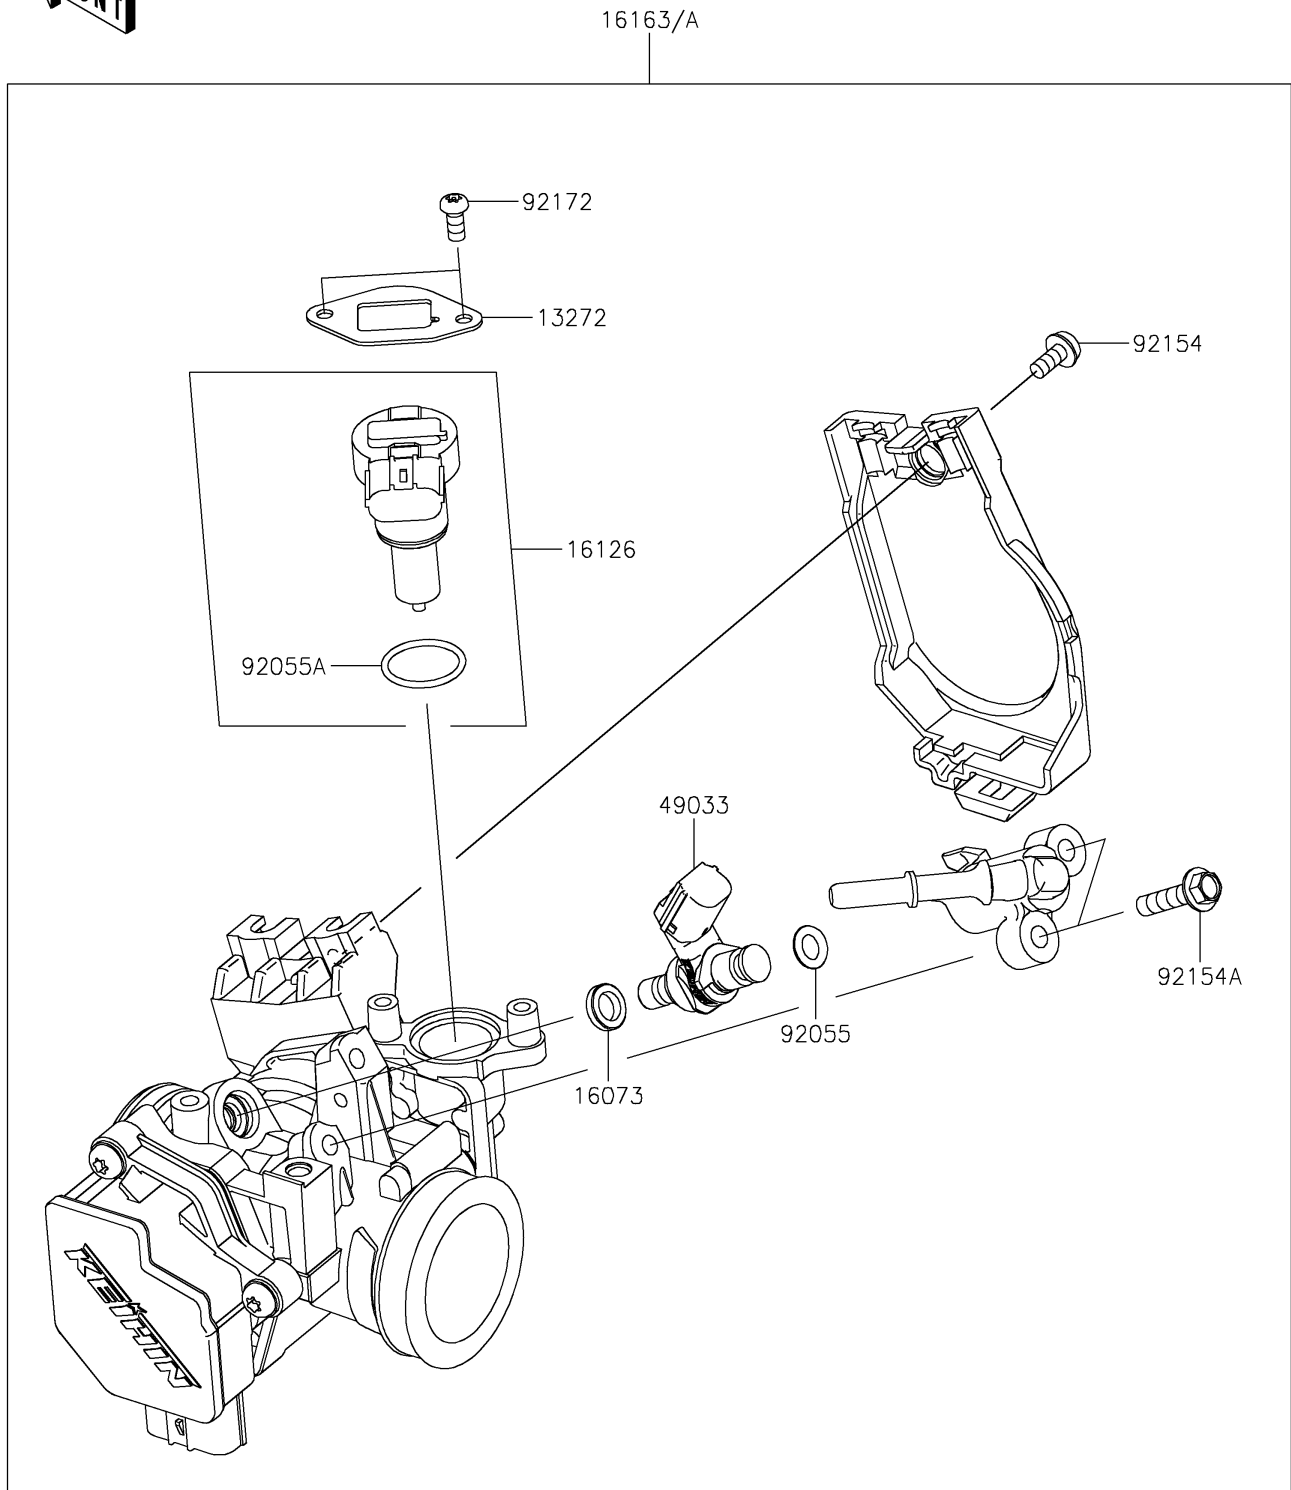

2025 KLX[®] 230R

PARTS DIAGRAM

Throttle

E1510

2025 KLX[®] 230R

PARTS LIST

Throttle

Kawasaki

Let the Good Times Roll[®]

ITEM NAME

PART NUMBER

QUANTITY
