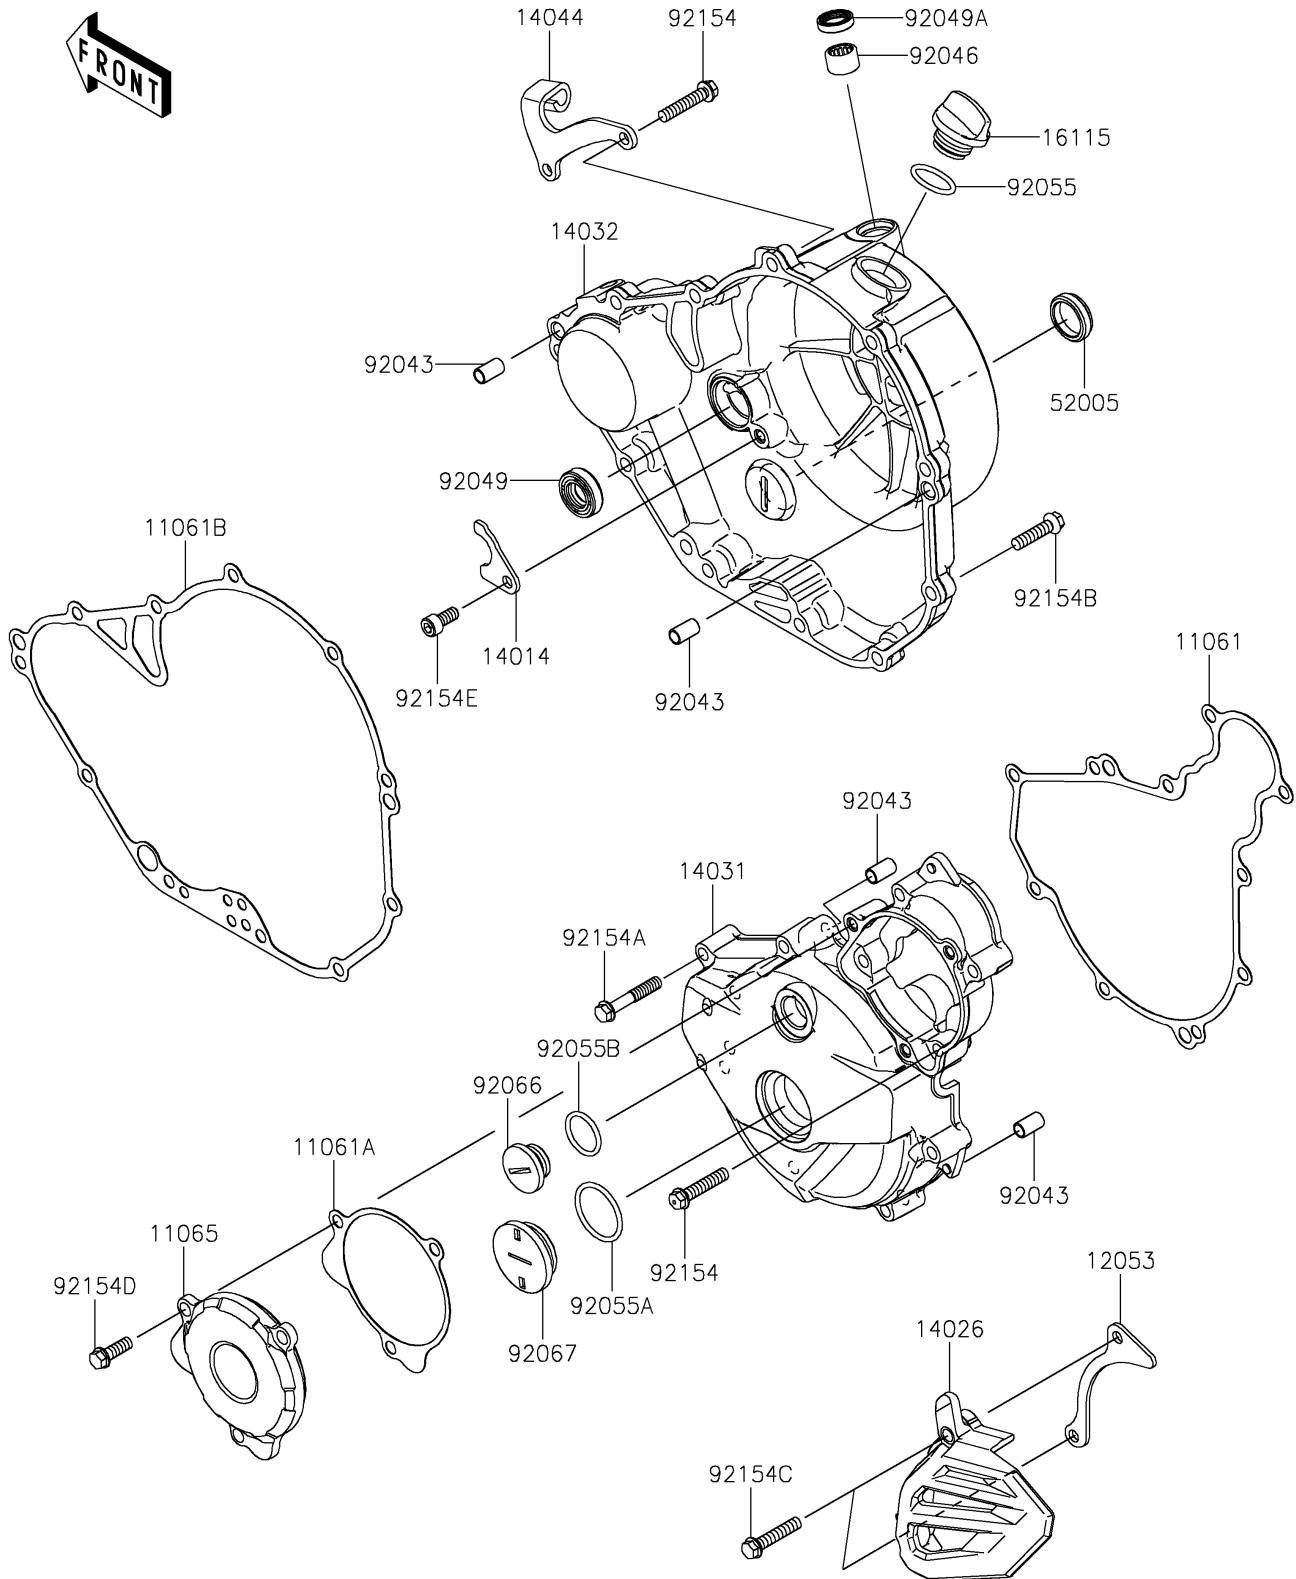

2025 KLX[®]230R

PARTS DIAGRAM

Engine Cover(s)

E1431

2025 KLX[®] 230R

PARTS LIST

Engine Cover(s)

ITEM NAME

PART NUMBER

QUANTITY
