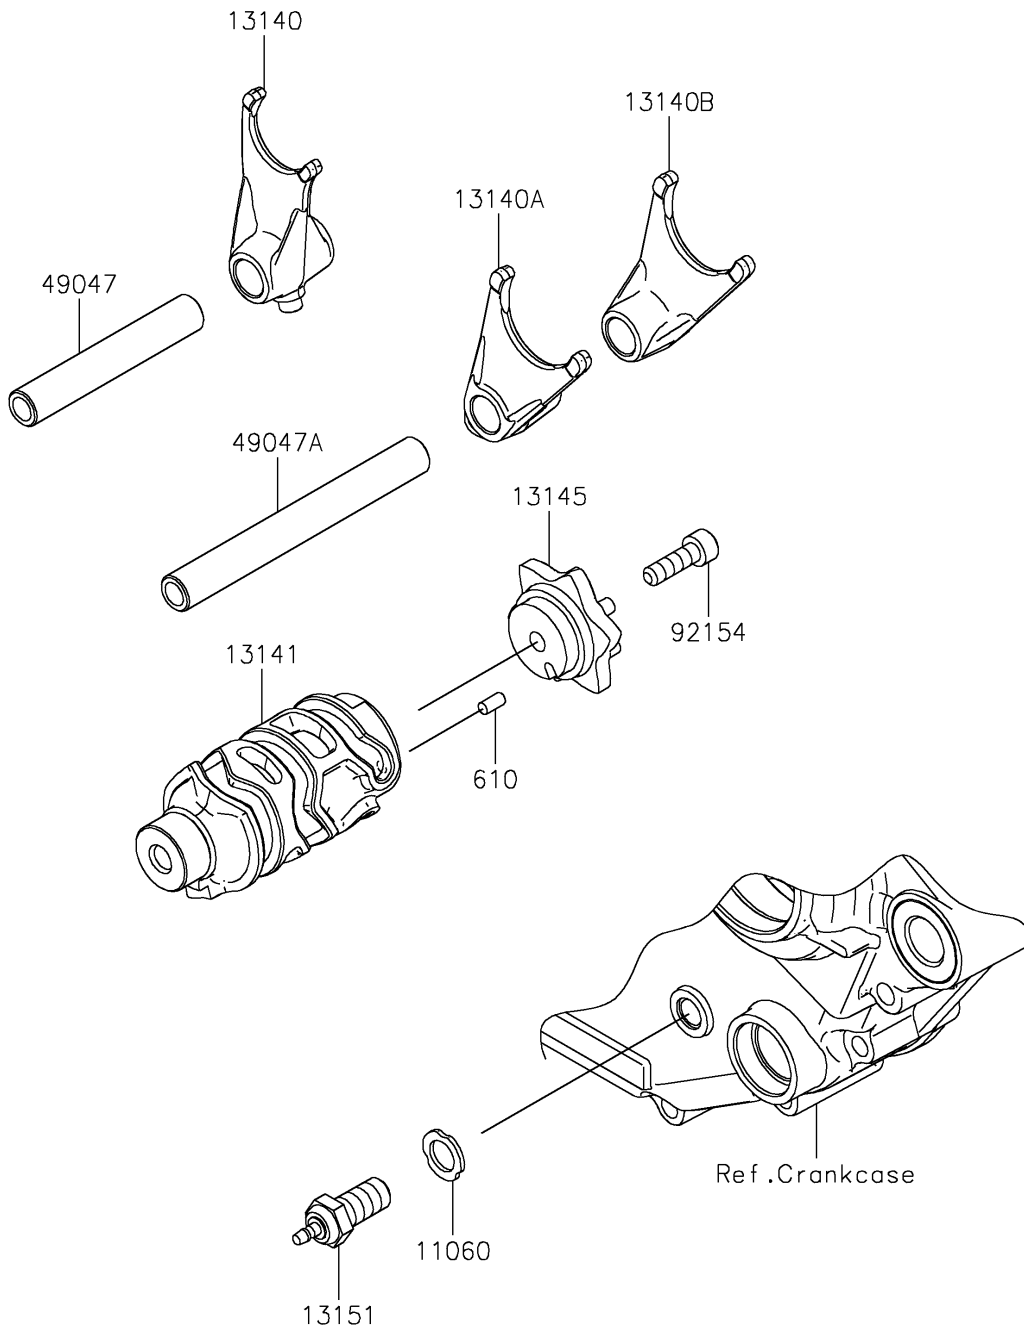

2025 KLX[®] 230R

PARTS DIAGRAM

Gear Change Drum/Shift Fork(s)

E1362

2025 KLX[®] 230R

PARTS LIST

Gear Change Drum/Shift Fork(s)

ITEM NAME

PART NUMBER

QUANTITY
