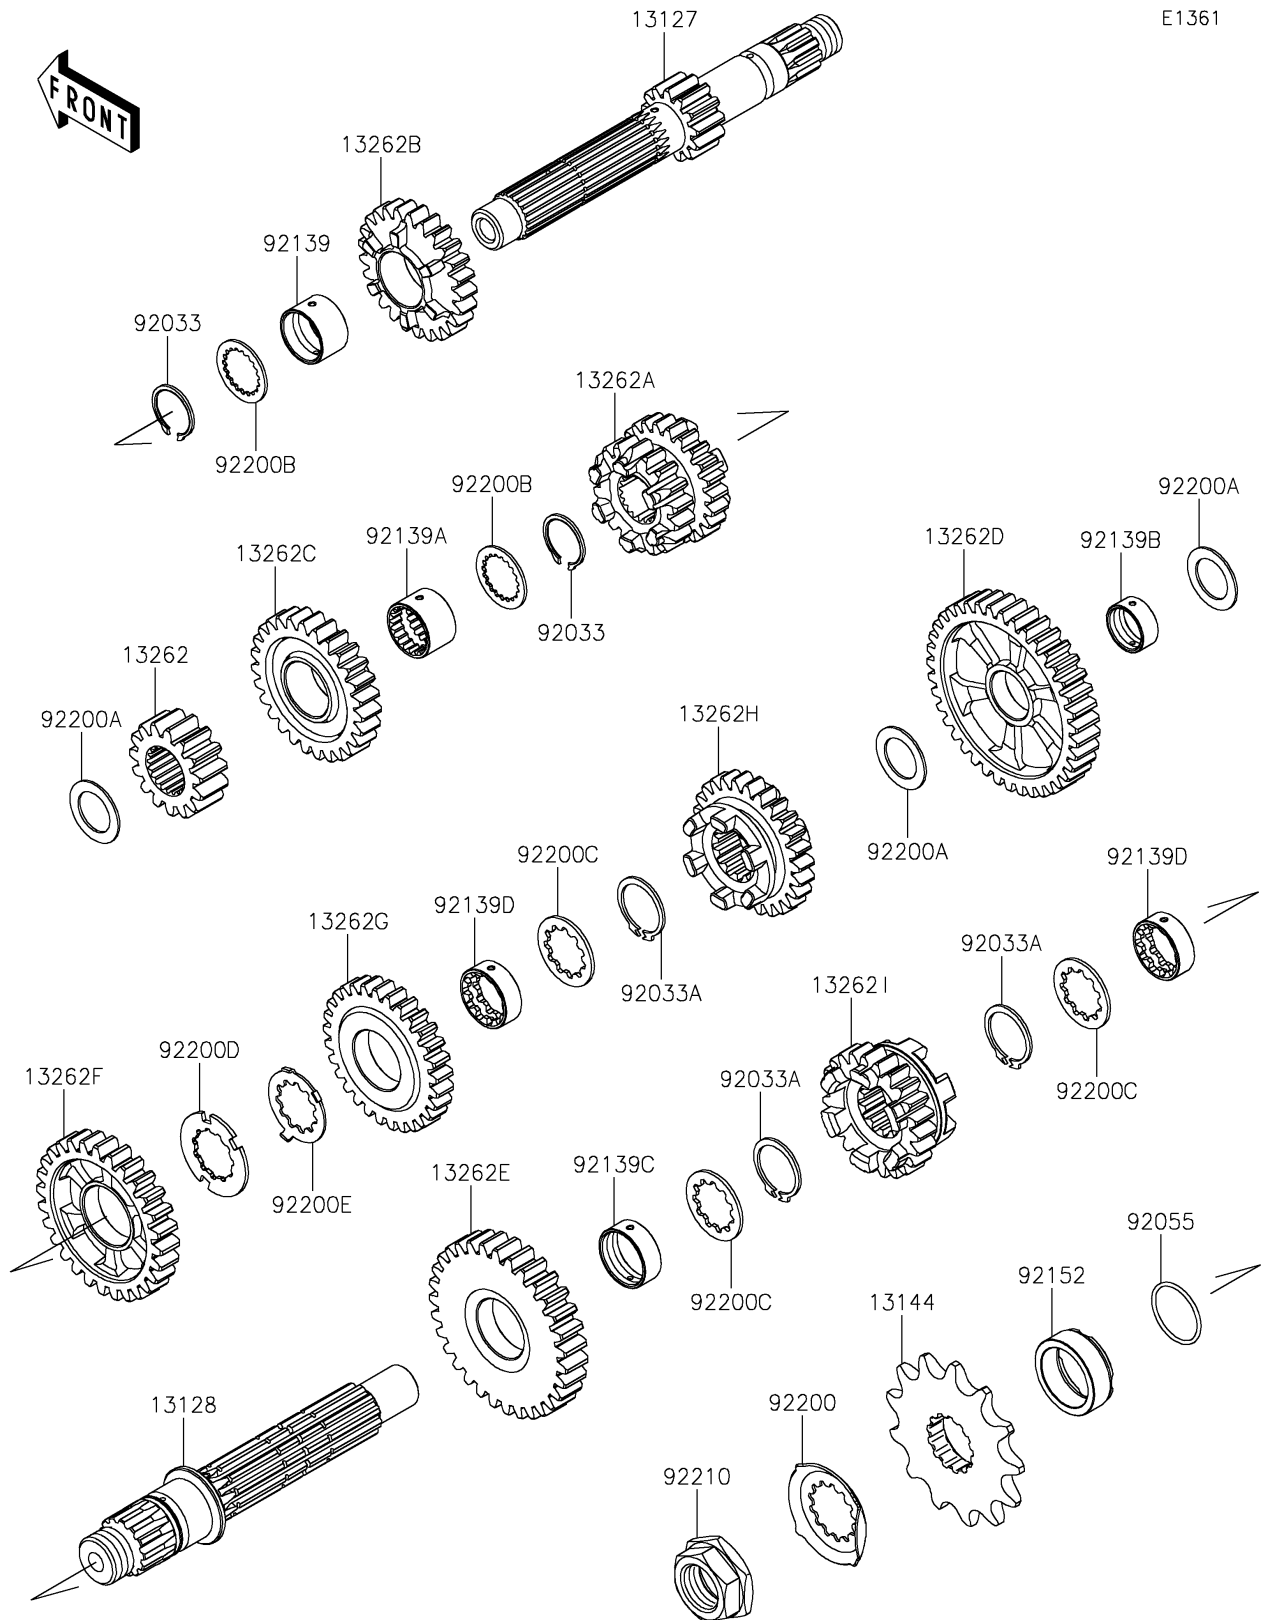

2025 KLX[®]230R

PARTS DIAGRAM

Transmission

2025 KLX[®] 230R

PARTS LIST

Transmission

Kawasaki

Let the Good Times Roll[®]

ITEM NAME

PART NUMBER

QUANTITY
