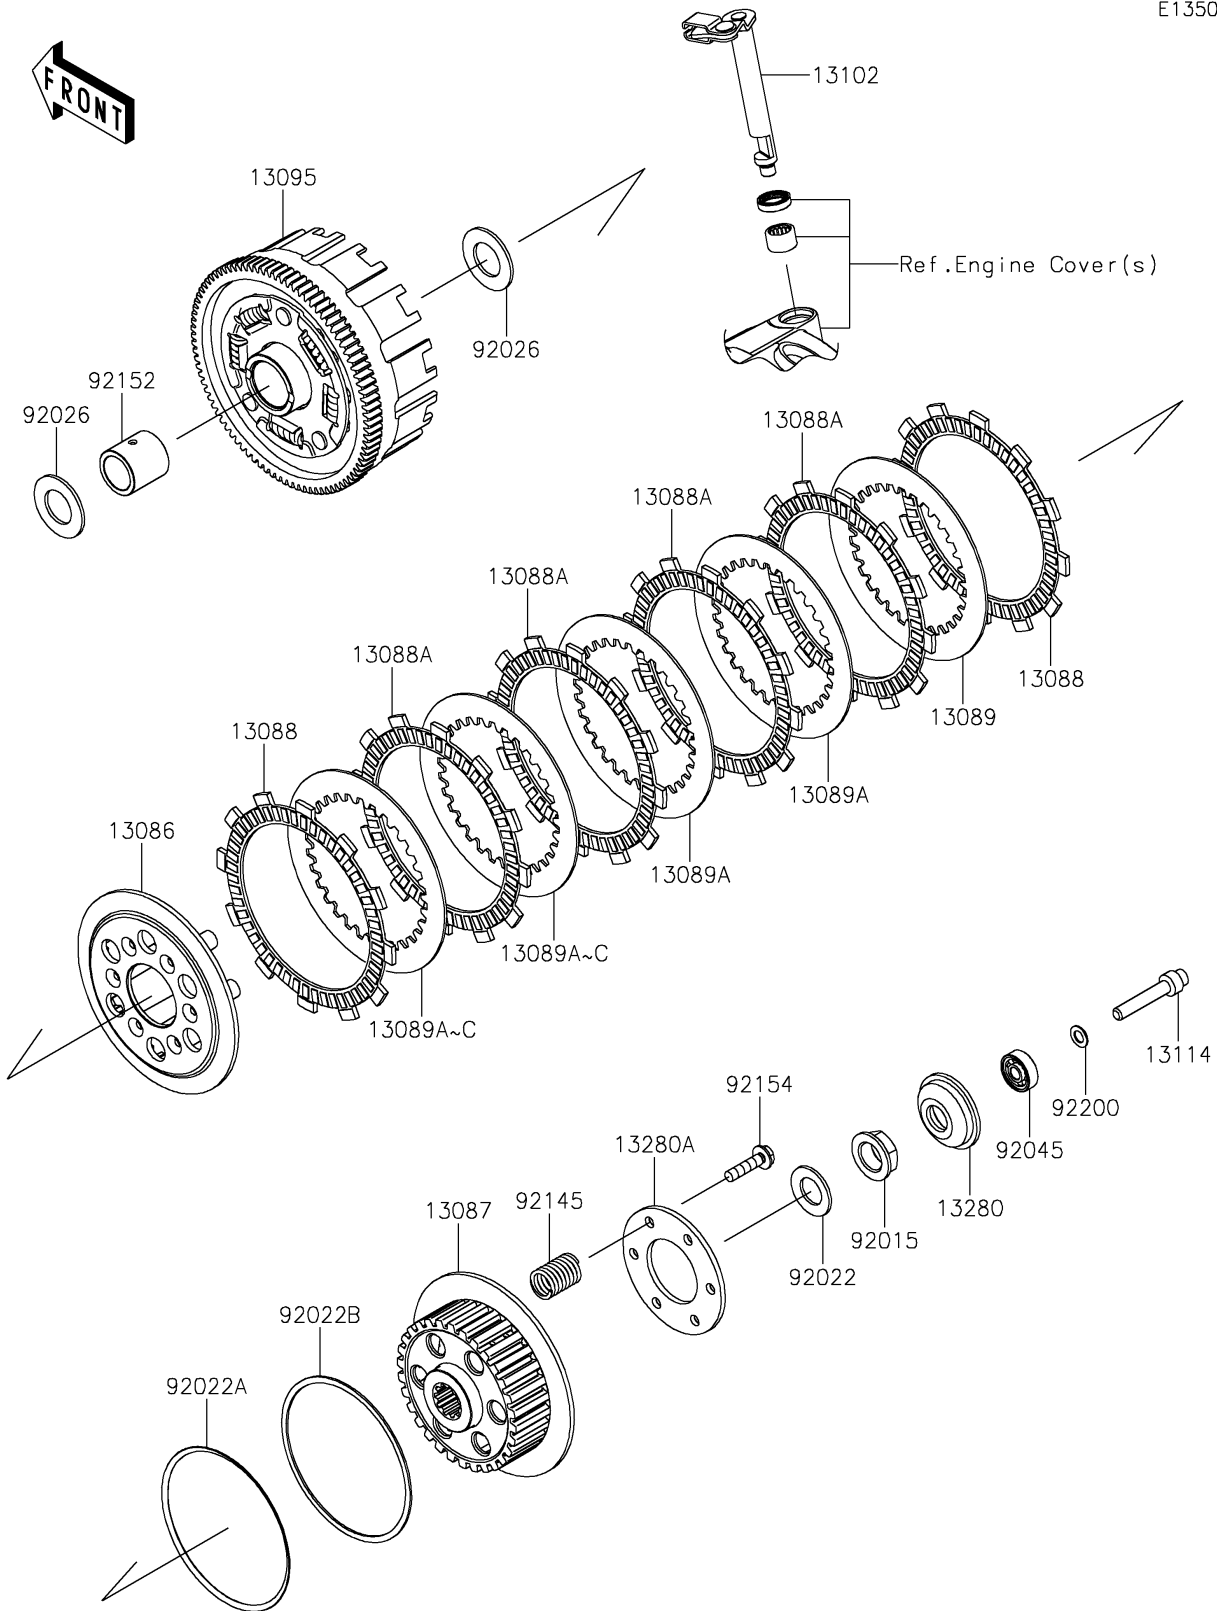

2025 KLX[®]230R

PARTS DIAGRAM

Clutch

E1350

2025 KLX[®] 230R

PARTS LIST

Clutch

Kawasaki

Let the Good Times Roll[®]

ITEM NAME

PART NUMBER

QUANTITY
