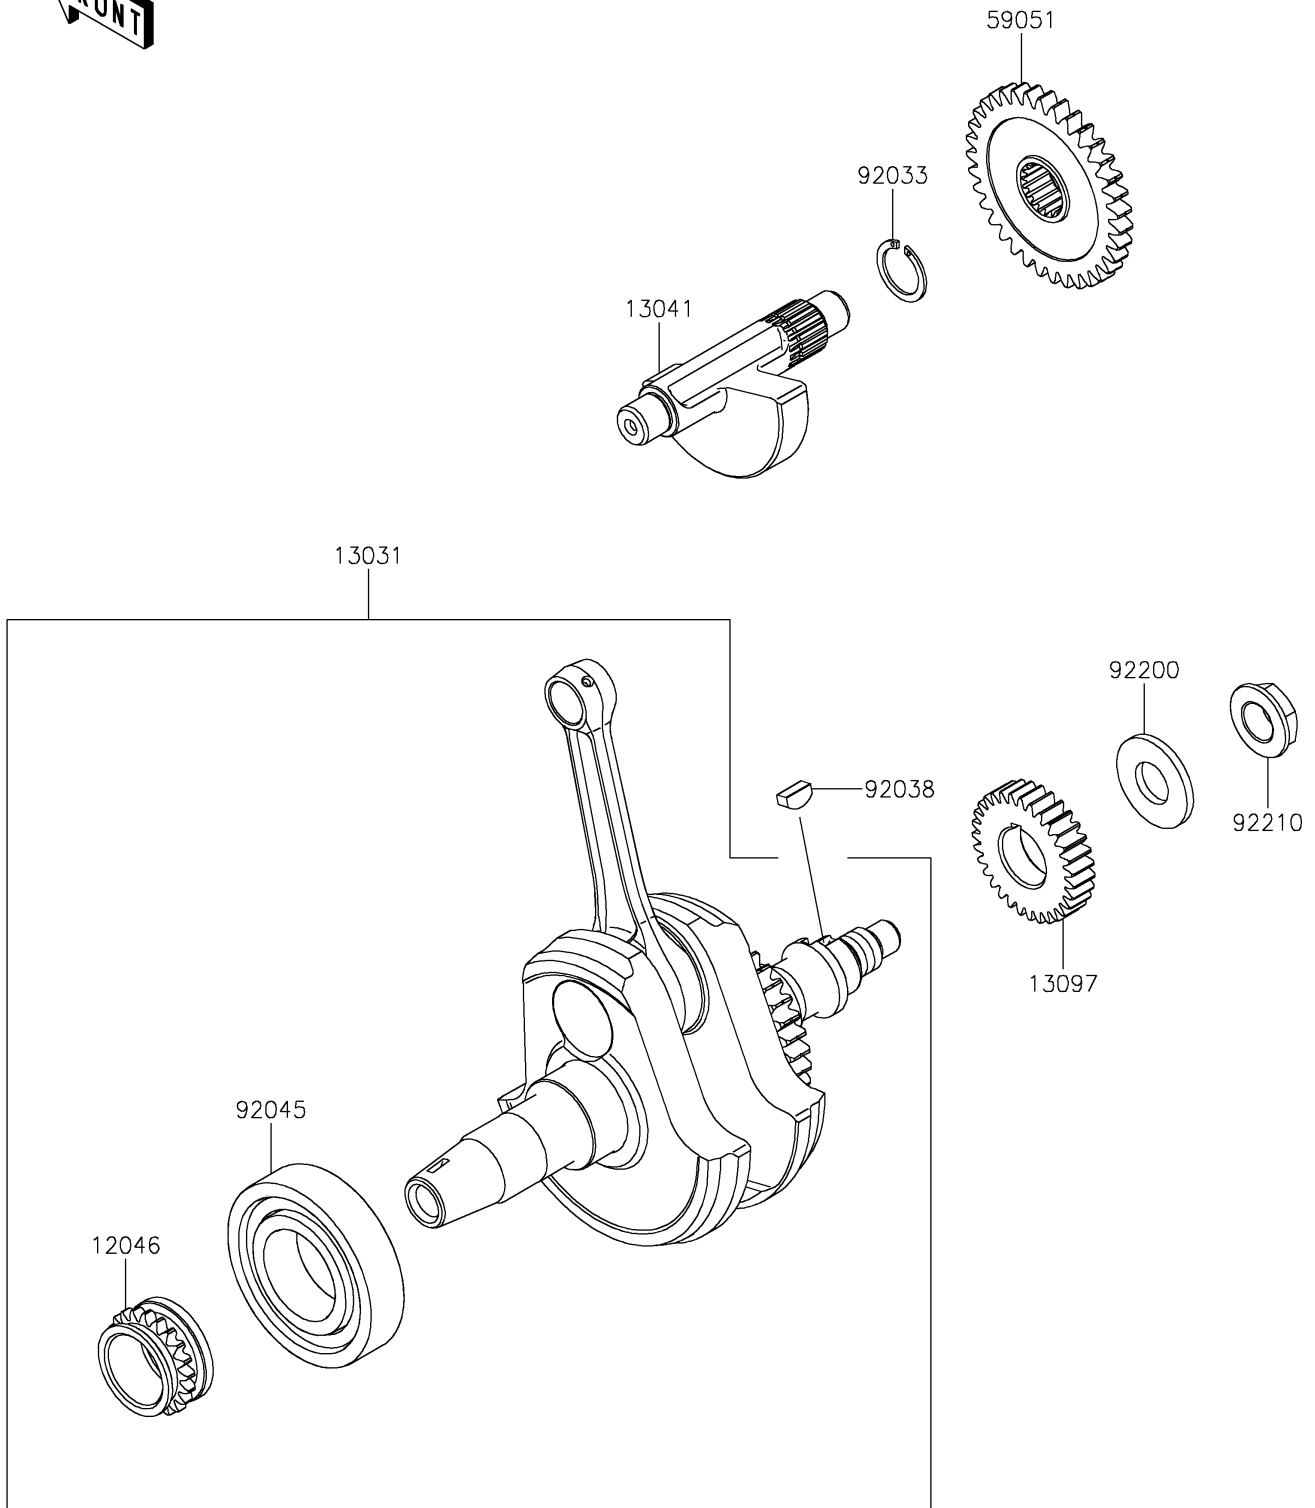

2025 KLX[®] 230R

PARTS DIAGRAM

Crankshaft

E1321

2025 KLX[®] 230R

PARTS LIST

Crankshaft

Kawasaki

Let the Good Times Roll[®]

ITEM NAME

PART NUMBER

QUANTITY
