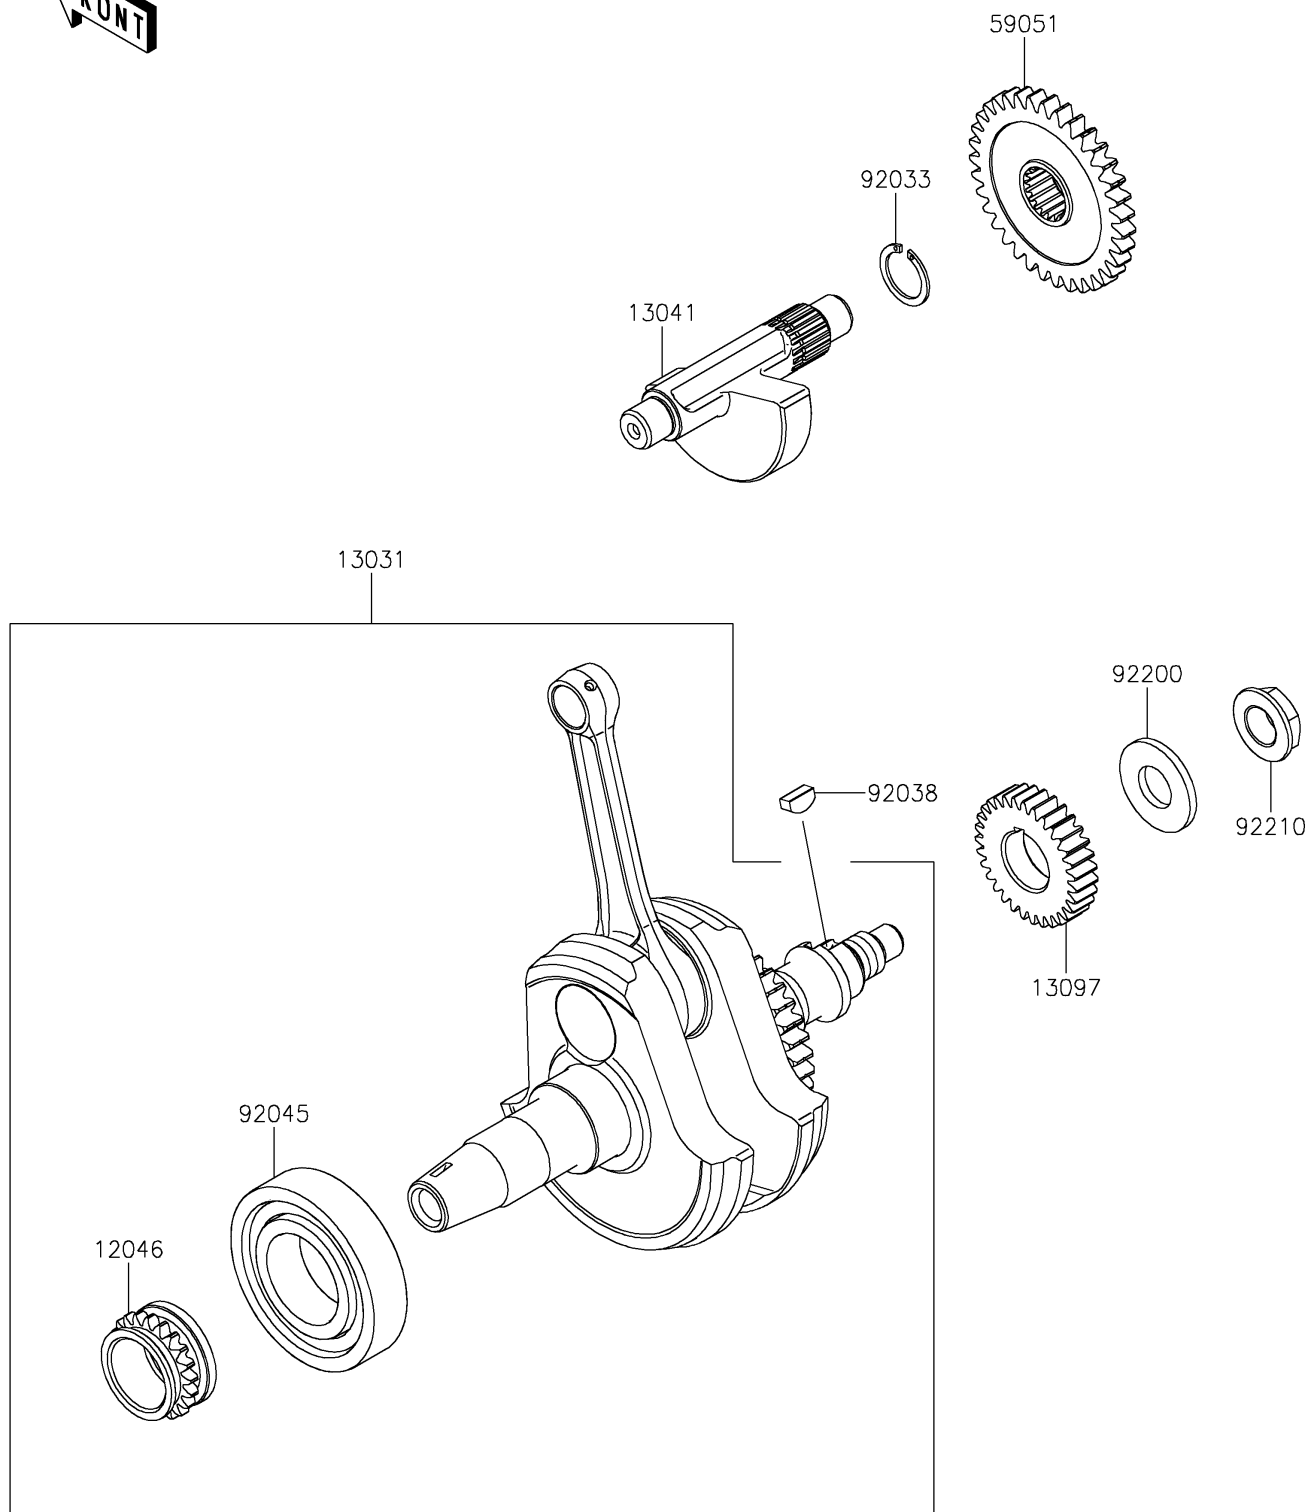

2025 KLX[®] 230R

PARTS DIAGRAM

Crankshaft

Kawasaki

Let the Good Times Roll[®]

E1321

2025 KLX[®] 230R

PARTS LIST

Crankshaft

Kawasaki

Let the Good Times Roll[®]

ITEM NAME

PART NUMBER

QUANTITY
