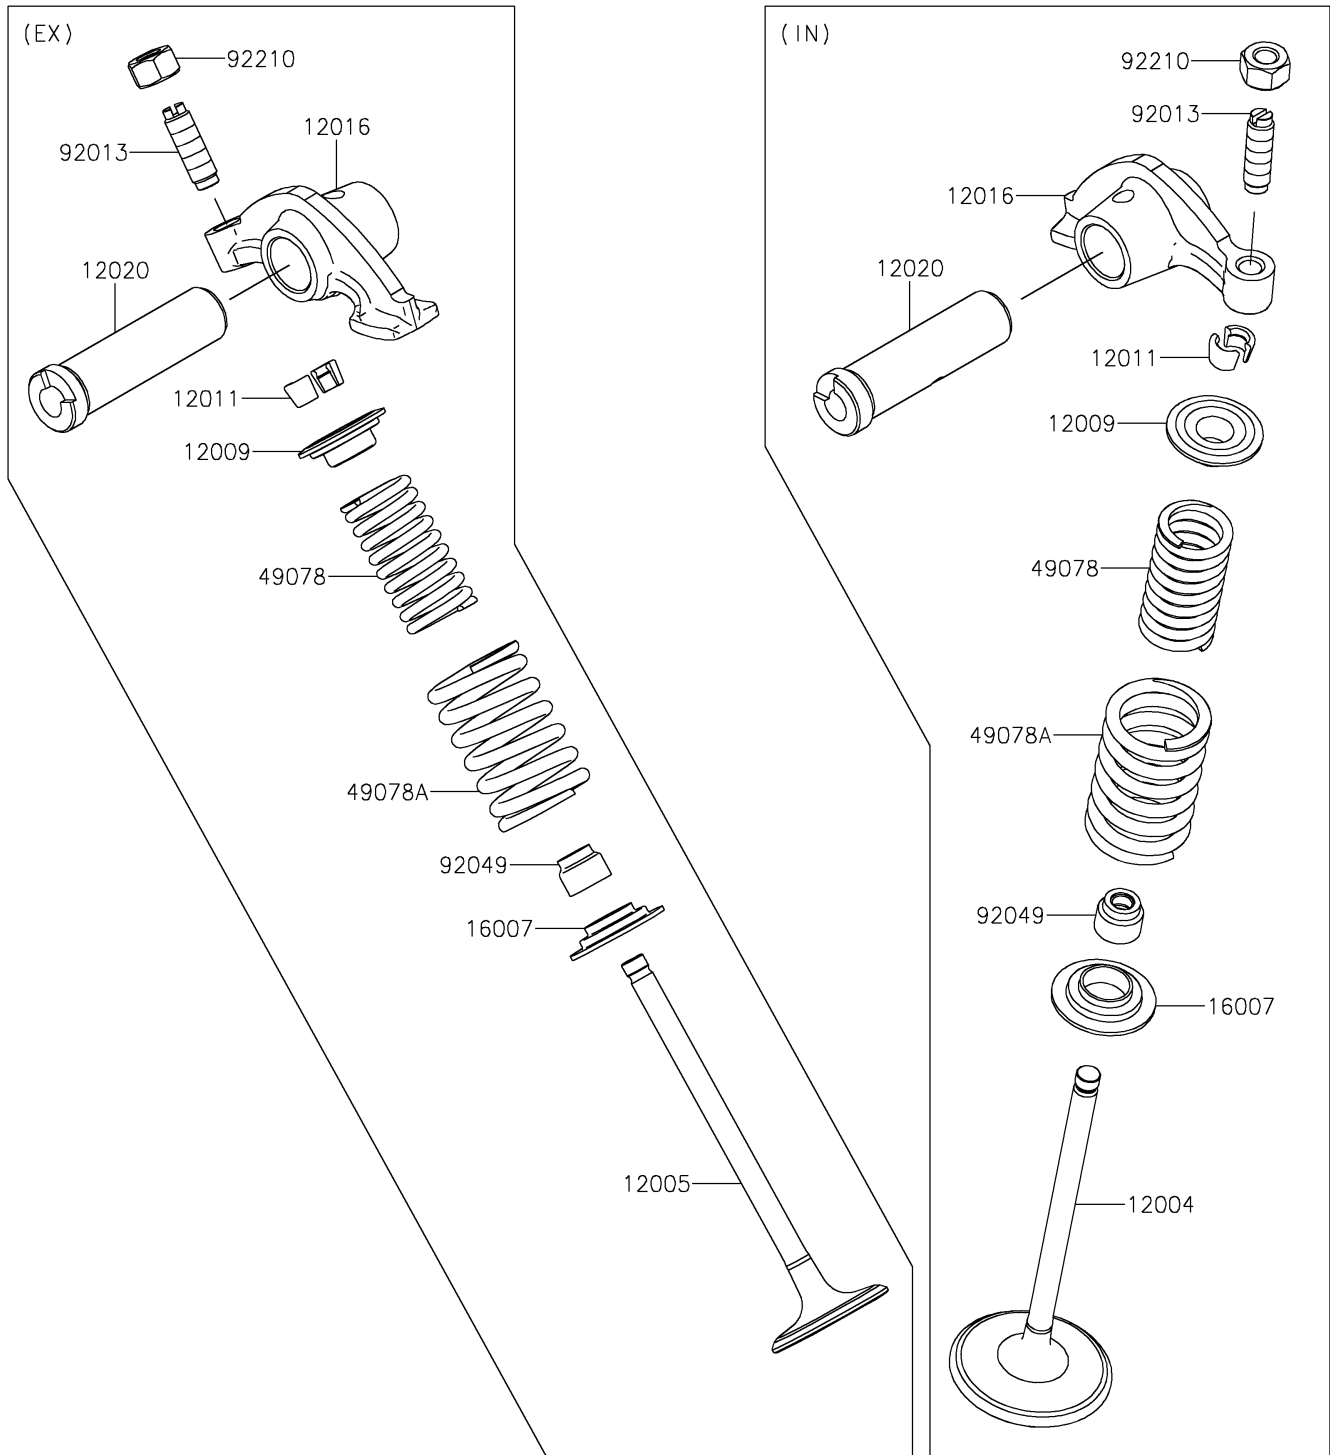

2025 KLX[®] 230R

PARTS DIAGRAM

Valve(s)

E1210

2025 KLX[®] 230R

PARTS LIST

Valve(s)

Kawasaki

Let the Good Times Roll[®]

ITEM NAME

PART NUMBER

QUANTITY
