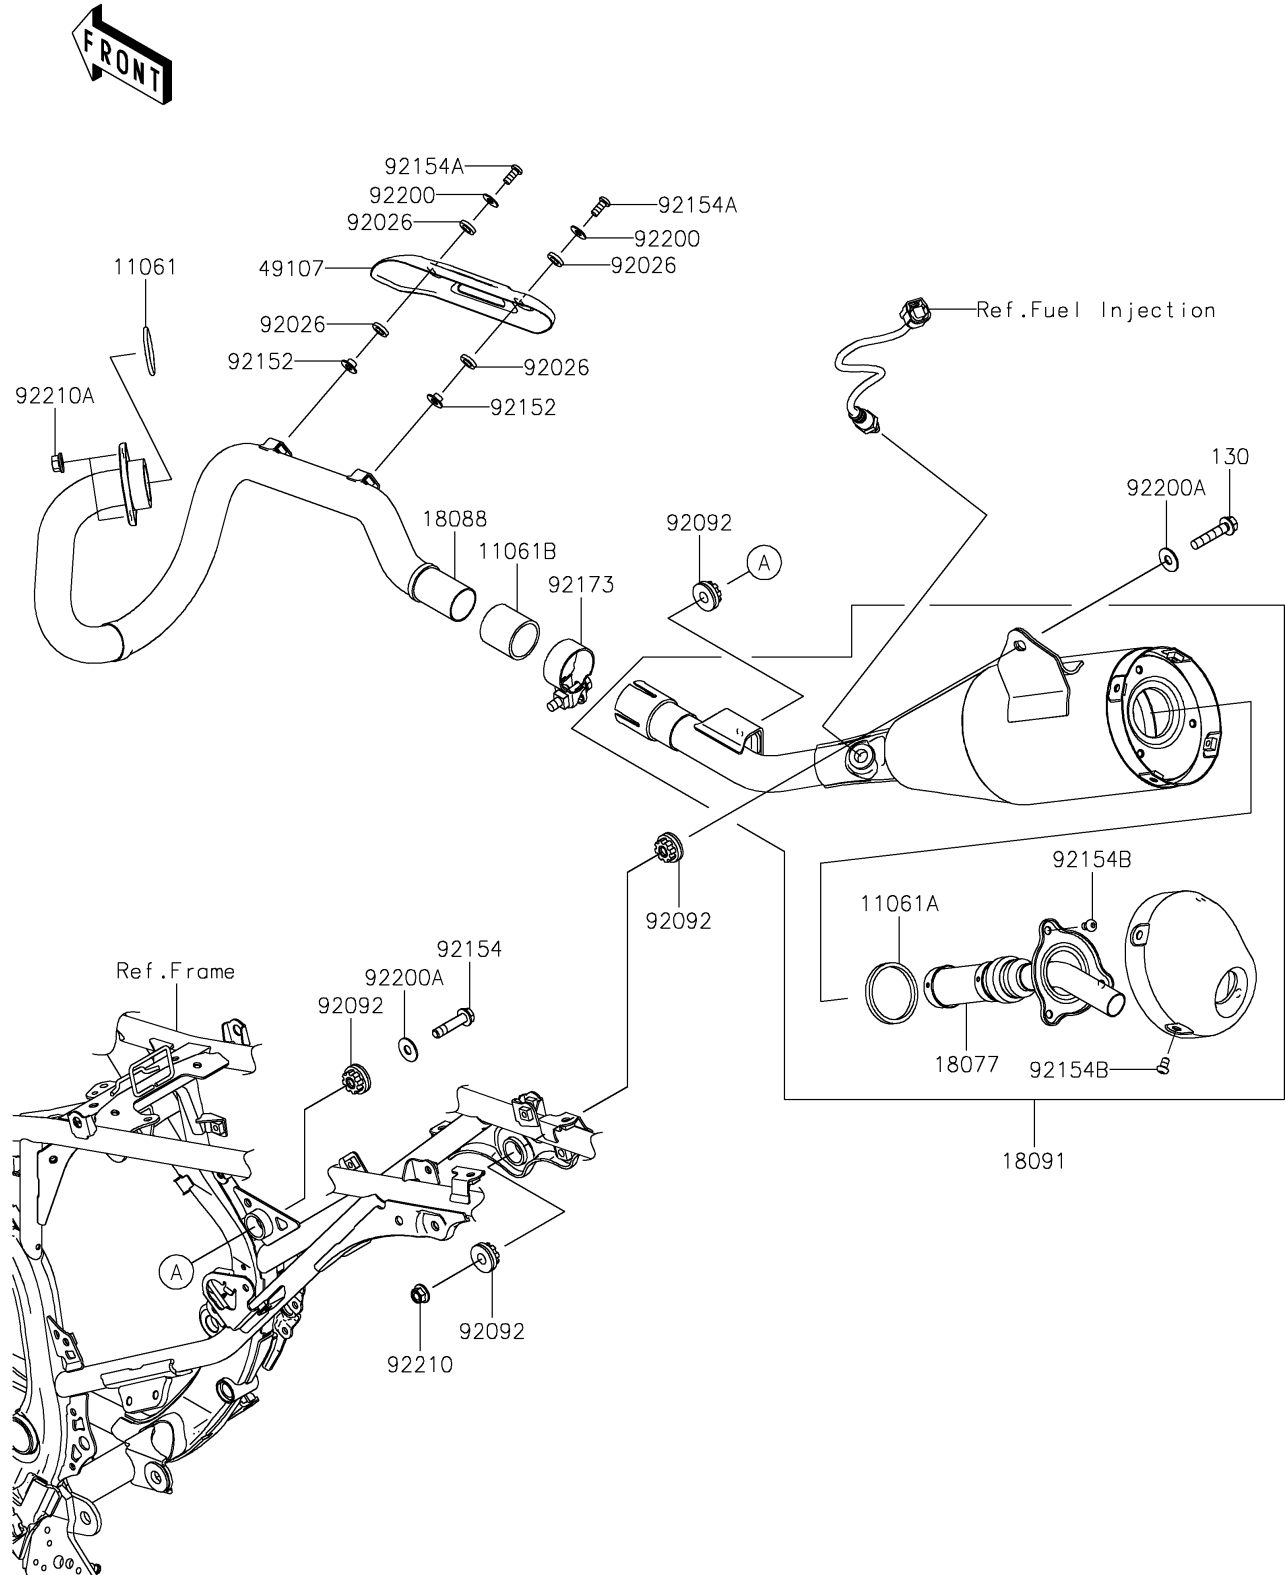

2025 KLX[®] 230R

PARTS DIAGRAM

Muffler(s)

E1140

2025 KLX[®] 230R

PARTS LIST

Muffler(s)

Kawasaki

Let the Good Times Roll[®]

ITEM NAME

PART NUMBER

QUANTITY
