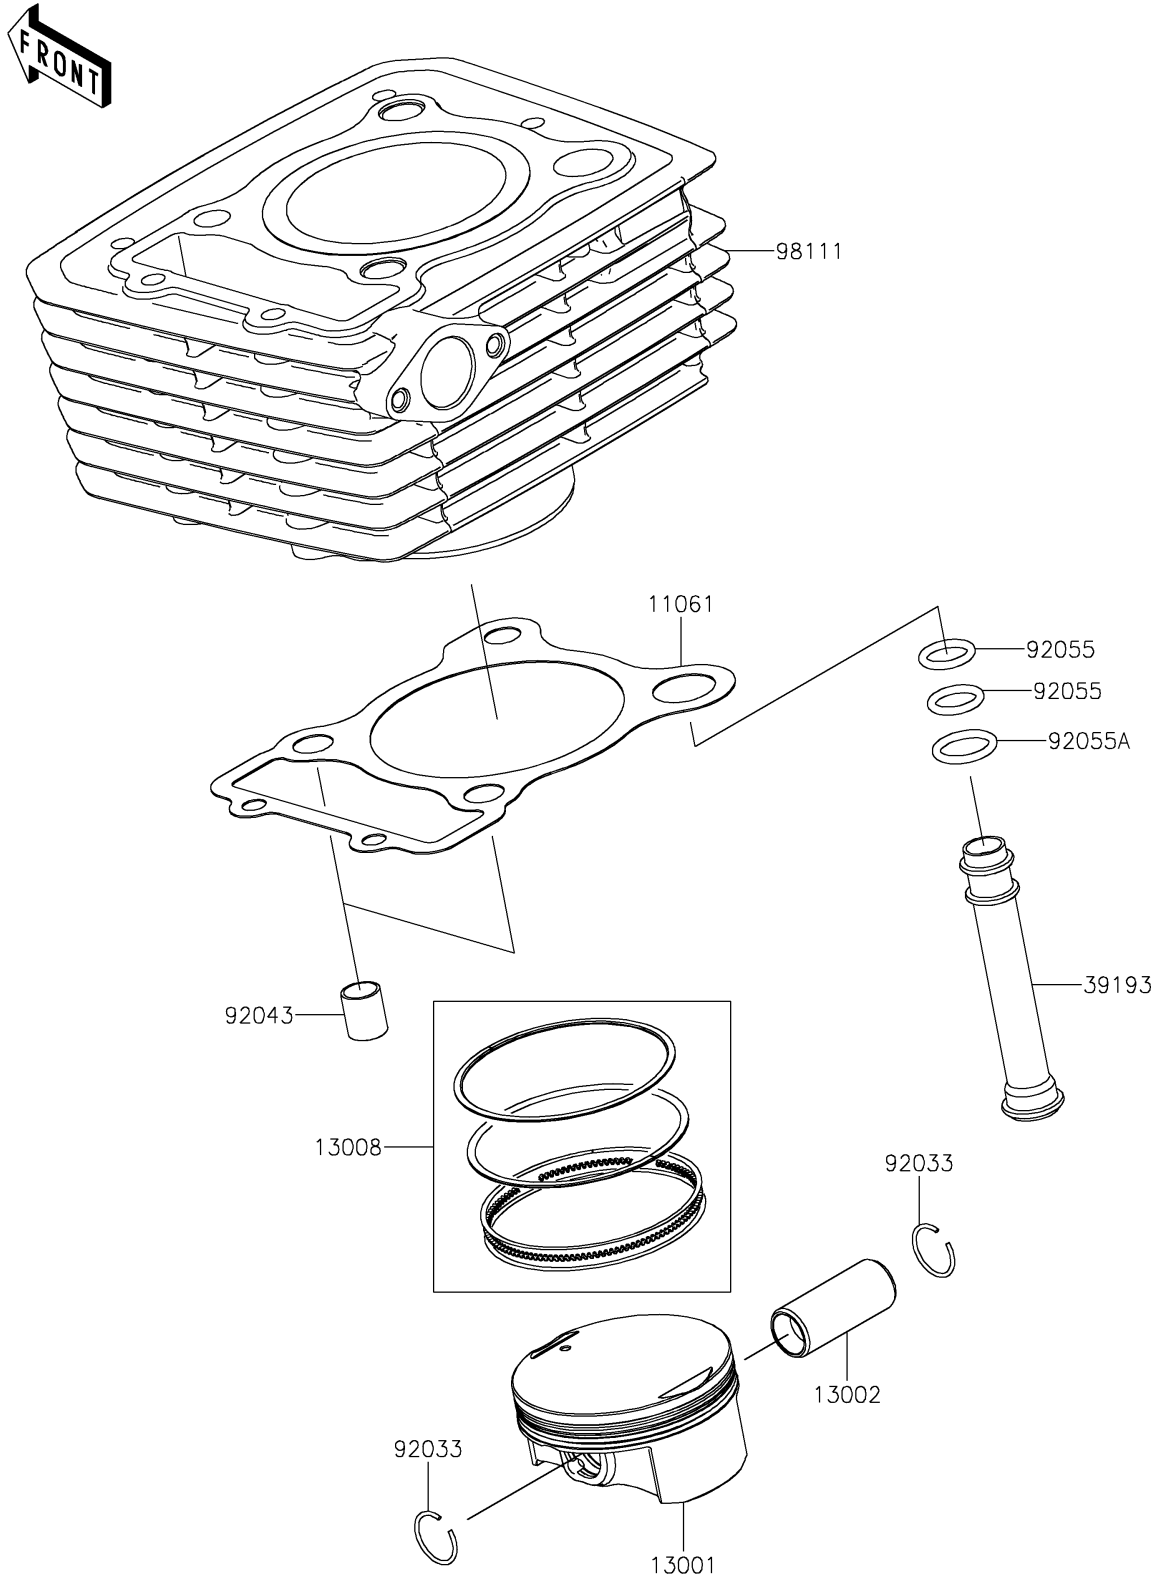

2025 KLX[®] 230R

PARTS DIAGRAM

Cylinder/Piston(s)

E1120

2025 KLX[®] 230R

PARTS LIST

Cylinder/Piston(s)

Kawasaki

Let the Good Times Roll[®]

ITEM NAME

PART NUMBER

QUANTITY
