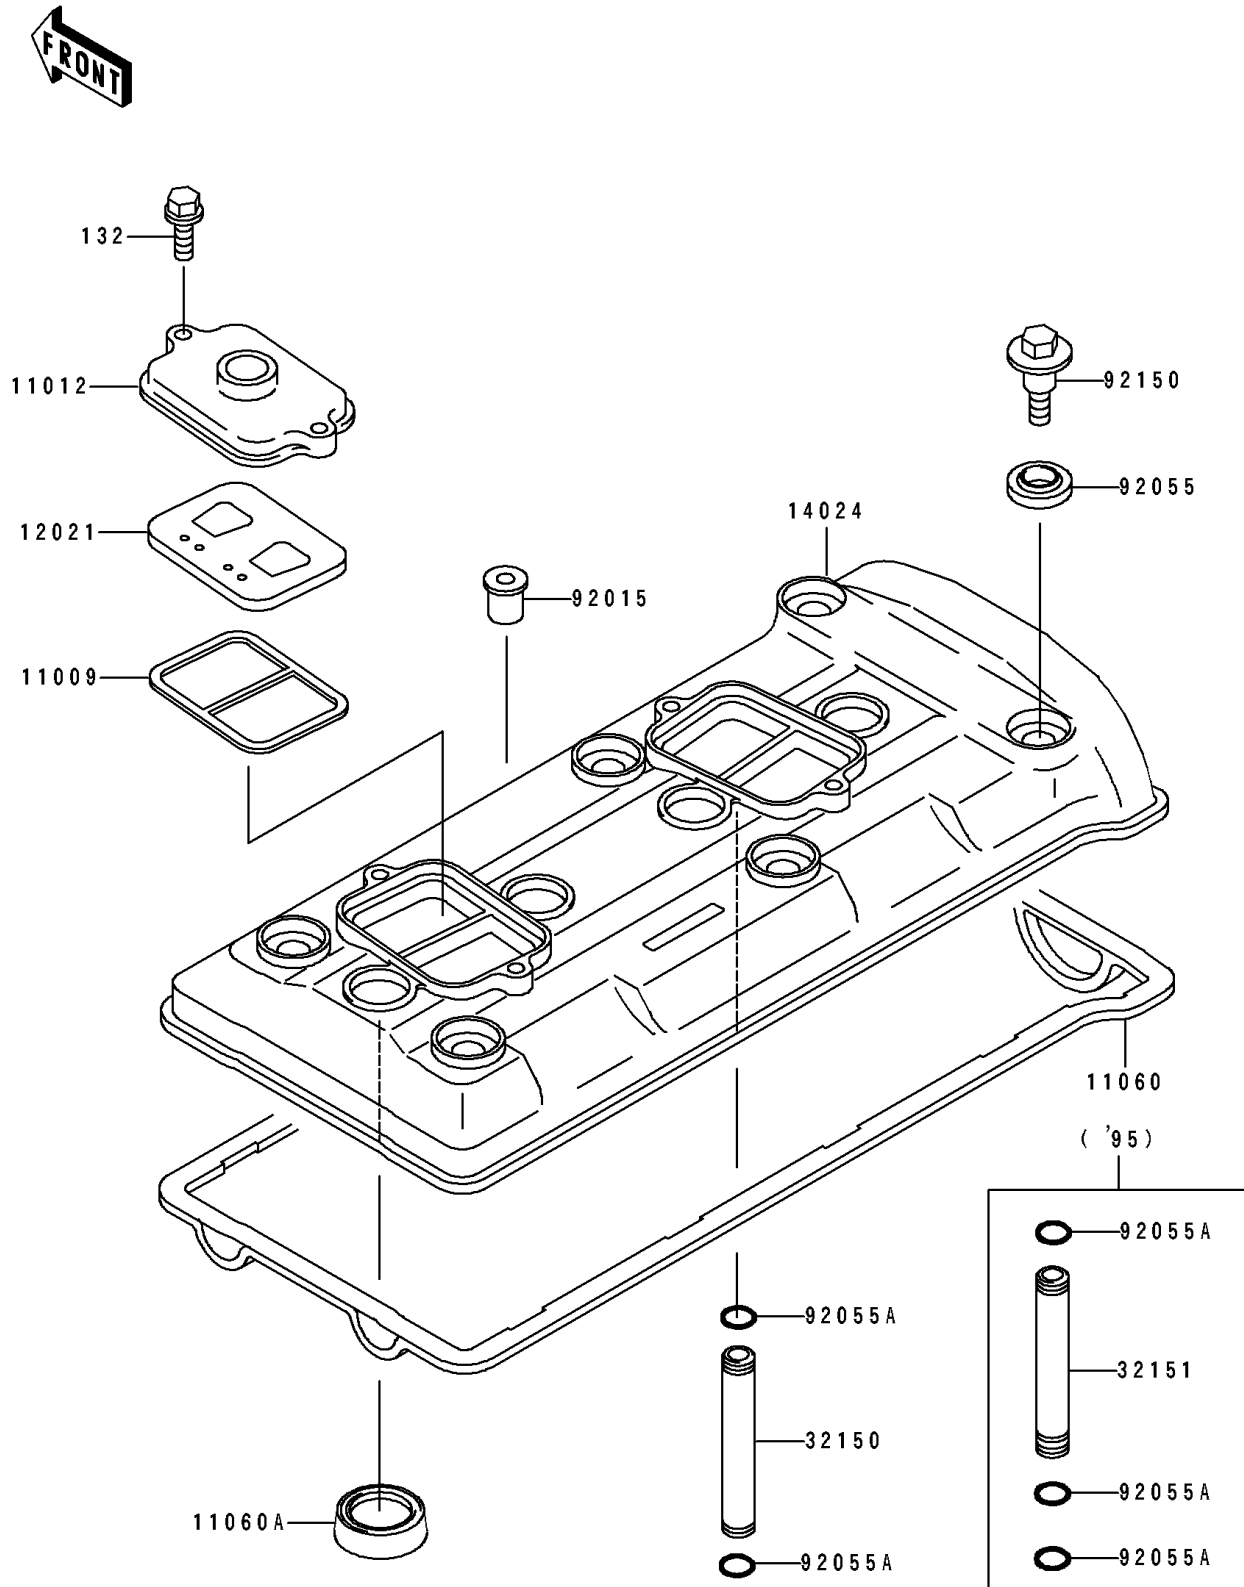

1995 Ninja® ZX™-7

PARTS DIAGRAM

Cylinder Head Cover

E1112

1995 Ninja[®] ZX[™]-7

PARTS LIST

Cylinder Head Cover

ITEM NAME

PART NUMBER

QUANTITY
