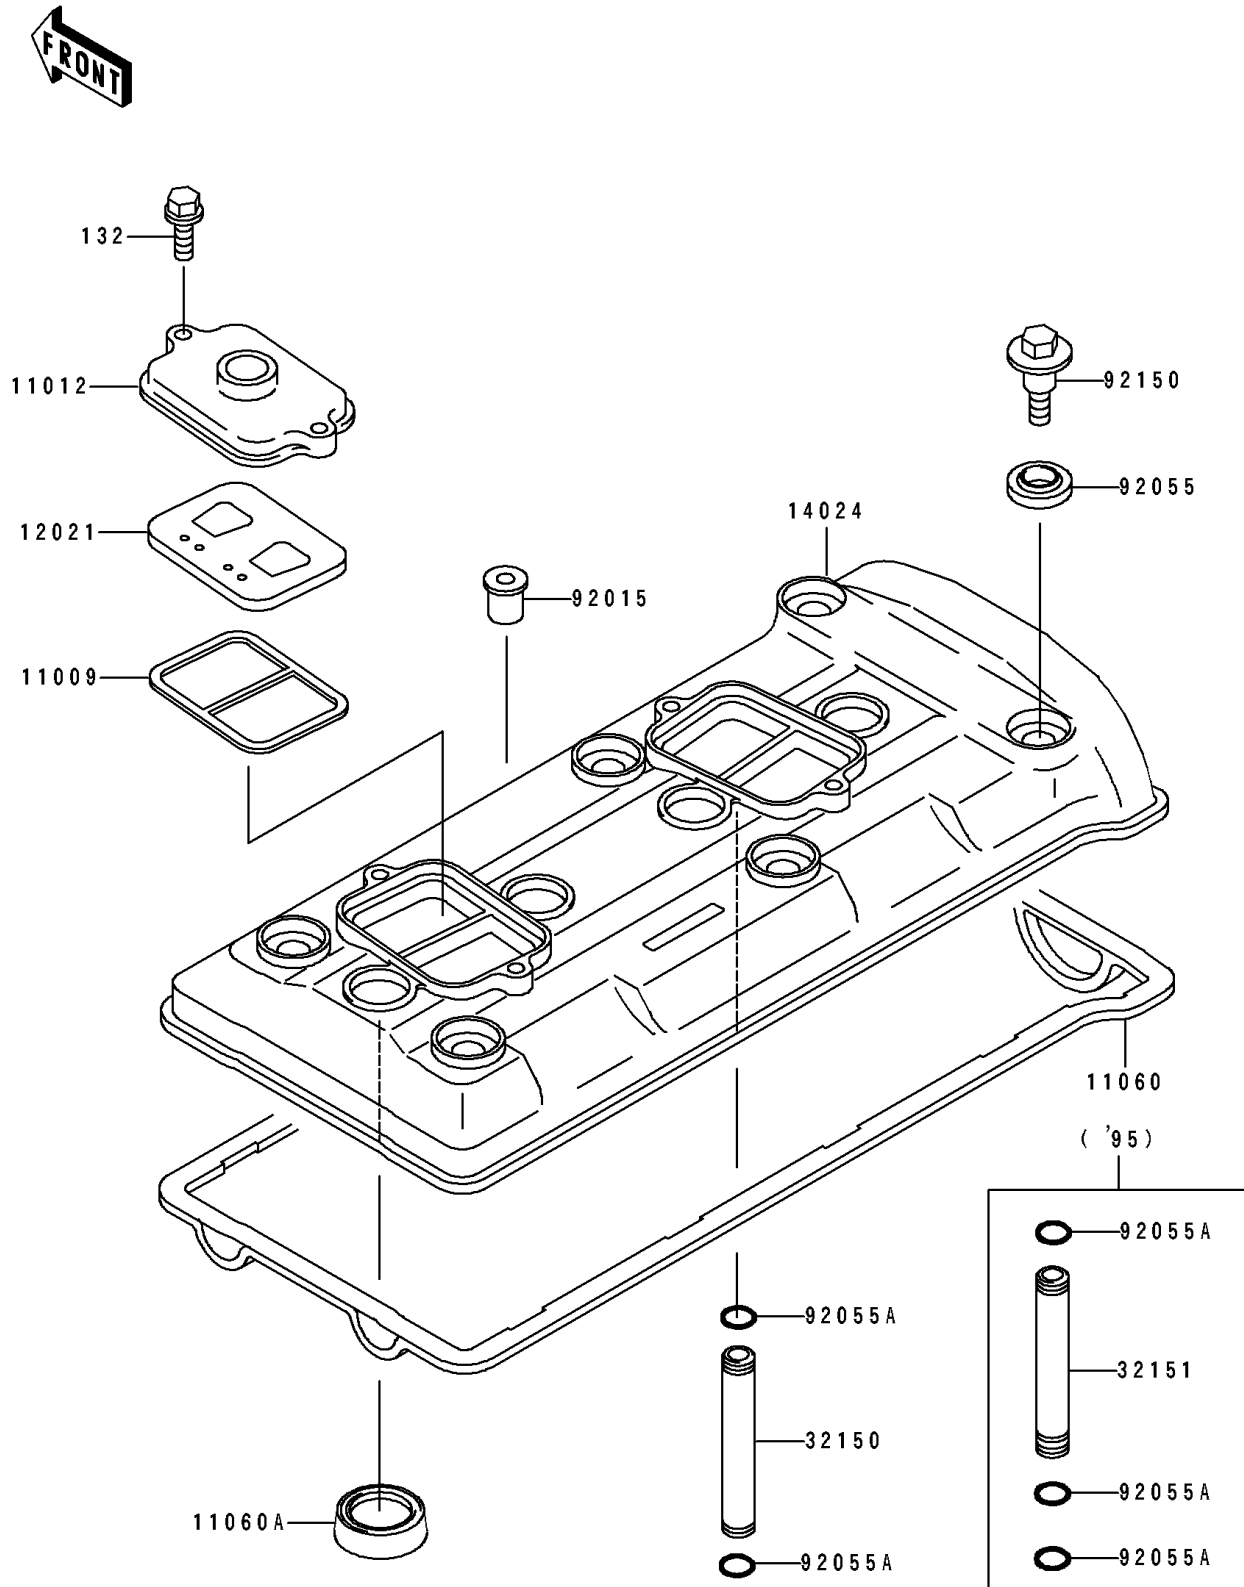

1994 Ninja[®] ZX[™]-7

PARTS DIAGRAM

Cylinder Head Cover

E1112

1994 Ninja[®] ZX[™]-7

PARTS LIST

Cylinder Head Cover

ITEM NAME

PART NUMBER

QUANTITY
