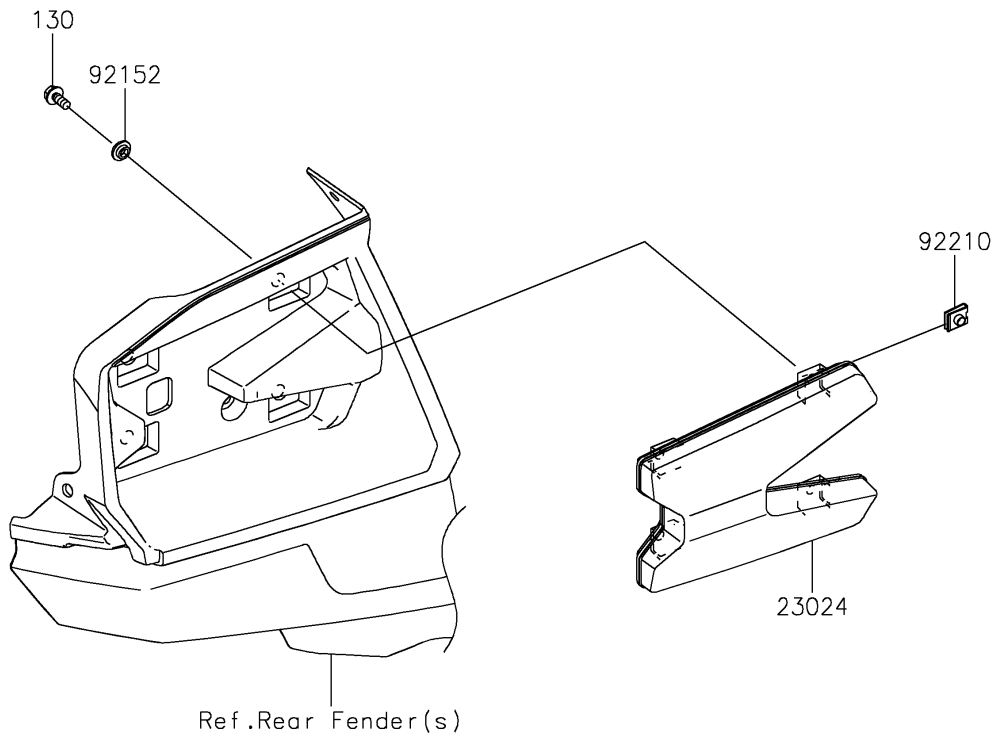

2023 TERYX KRX® 1000 SPECIAL EDITION

PARTS DIAGRAM

Taillight(s)

F2720

2023 TERYX KRX[®] 1000 SPECIAL EDITION

PARTS LIST

Taillight(s)

ITEM NAME	PART NUMBER	QUANTITY
LAMP-ASSY-TAIL,LED (Ref # 23024)	23024-0005	2
COLLAR,6.3X9.5X4.1 (Ref # 92152)	92152-1571	8
NUT (Ref # 92210)	92210-1125	8
BOLT-FLANGED,6X14 (Ref # 130)	130BA0614	8