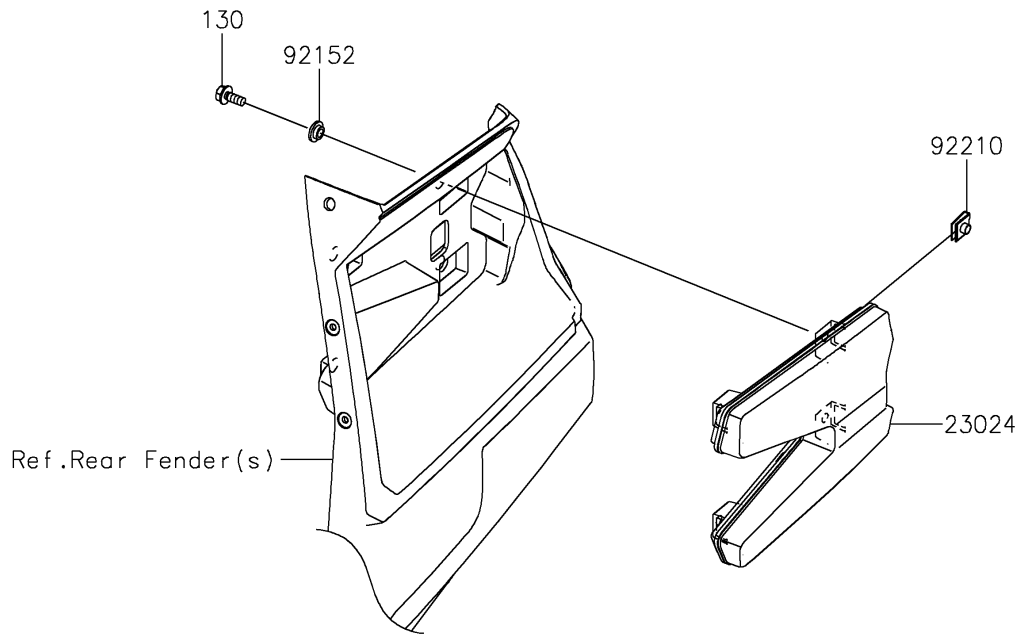

2023 TERYX KRX® 1000 SPECIAL EDITION

PARTS DIAGRAM

Taillight(s)

F2720

2023 TERYX KRX[®] 1000 SPECIAL EDITION

PARTS LIST

Taillight(s)

ITEM NAME	PART NUMBER	QUANTITY
LAMP-ASSY-TAIL,LED (Ref # 23024)	23024-0005	2
COLLAR,6.3X9.5X4.1 (Ref # 92152)	92152-1571	8
NUT (Ref # 92210)	92210-1125	8
BOLT-FLANGED,6X14 (Ref # 130)	130BA0614	8