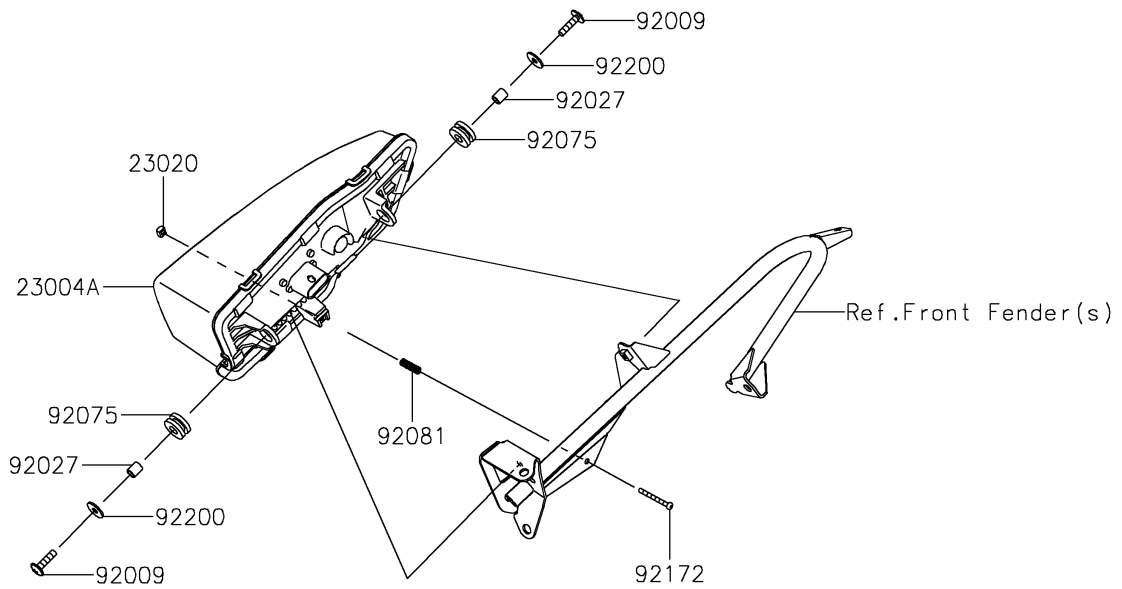

2024 Teryx KRX[®] 1000 Special Edition

PARTS DIAGRAM

Headlight(s)

F2710

2024 Teryx KRX[®] 1000 Special Edition

PARTS LIST

Headlight(s)

ITEM NAME

PART NUMBER

QUANTITY
