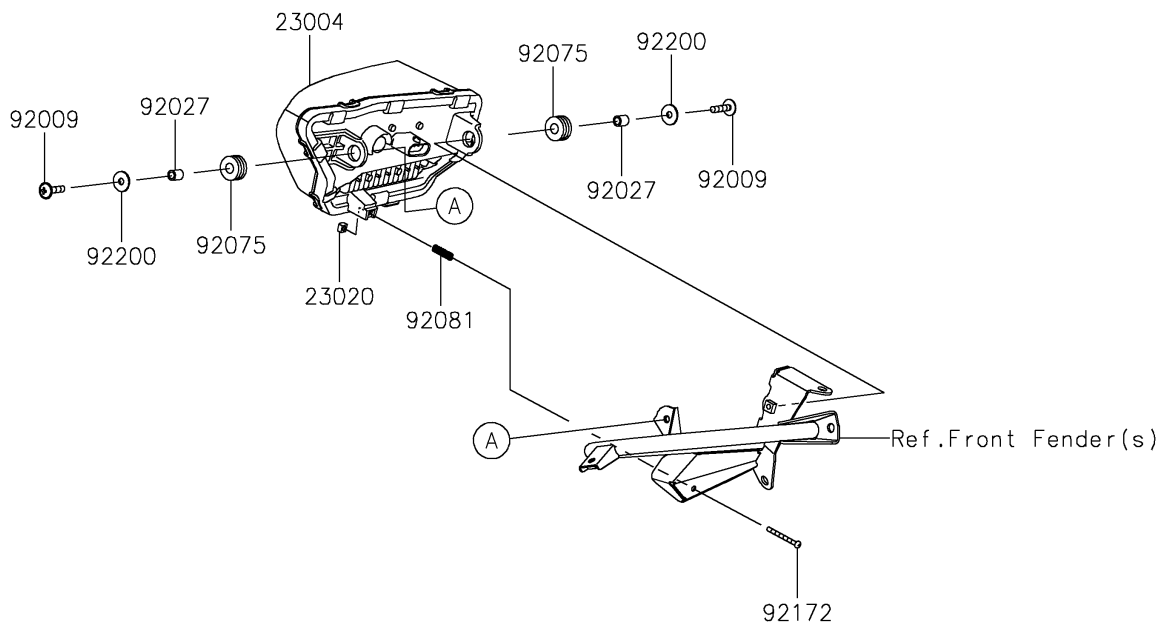

2024 Teryx KRX[®] 1000 Special Edition

PARTS DIAGRAM

Headlight(s)

F2710

2024 Teryx KRX[®] 1000 Special Edition

PARTS LIST

Headlight(s)

ITEM NAME

PART NUMBER

QUANTITY
