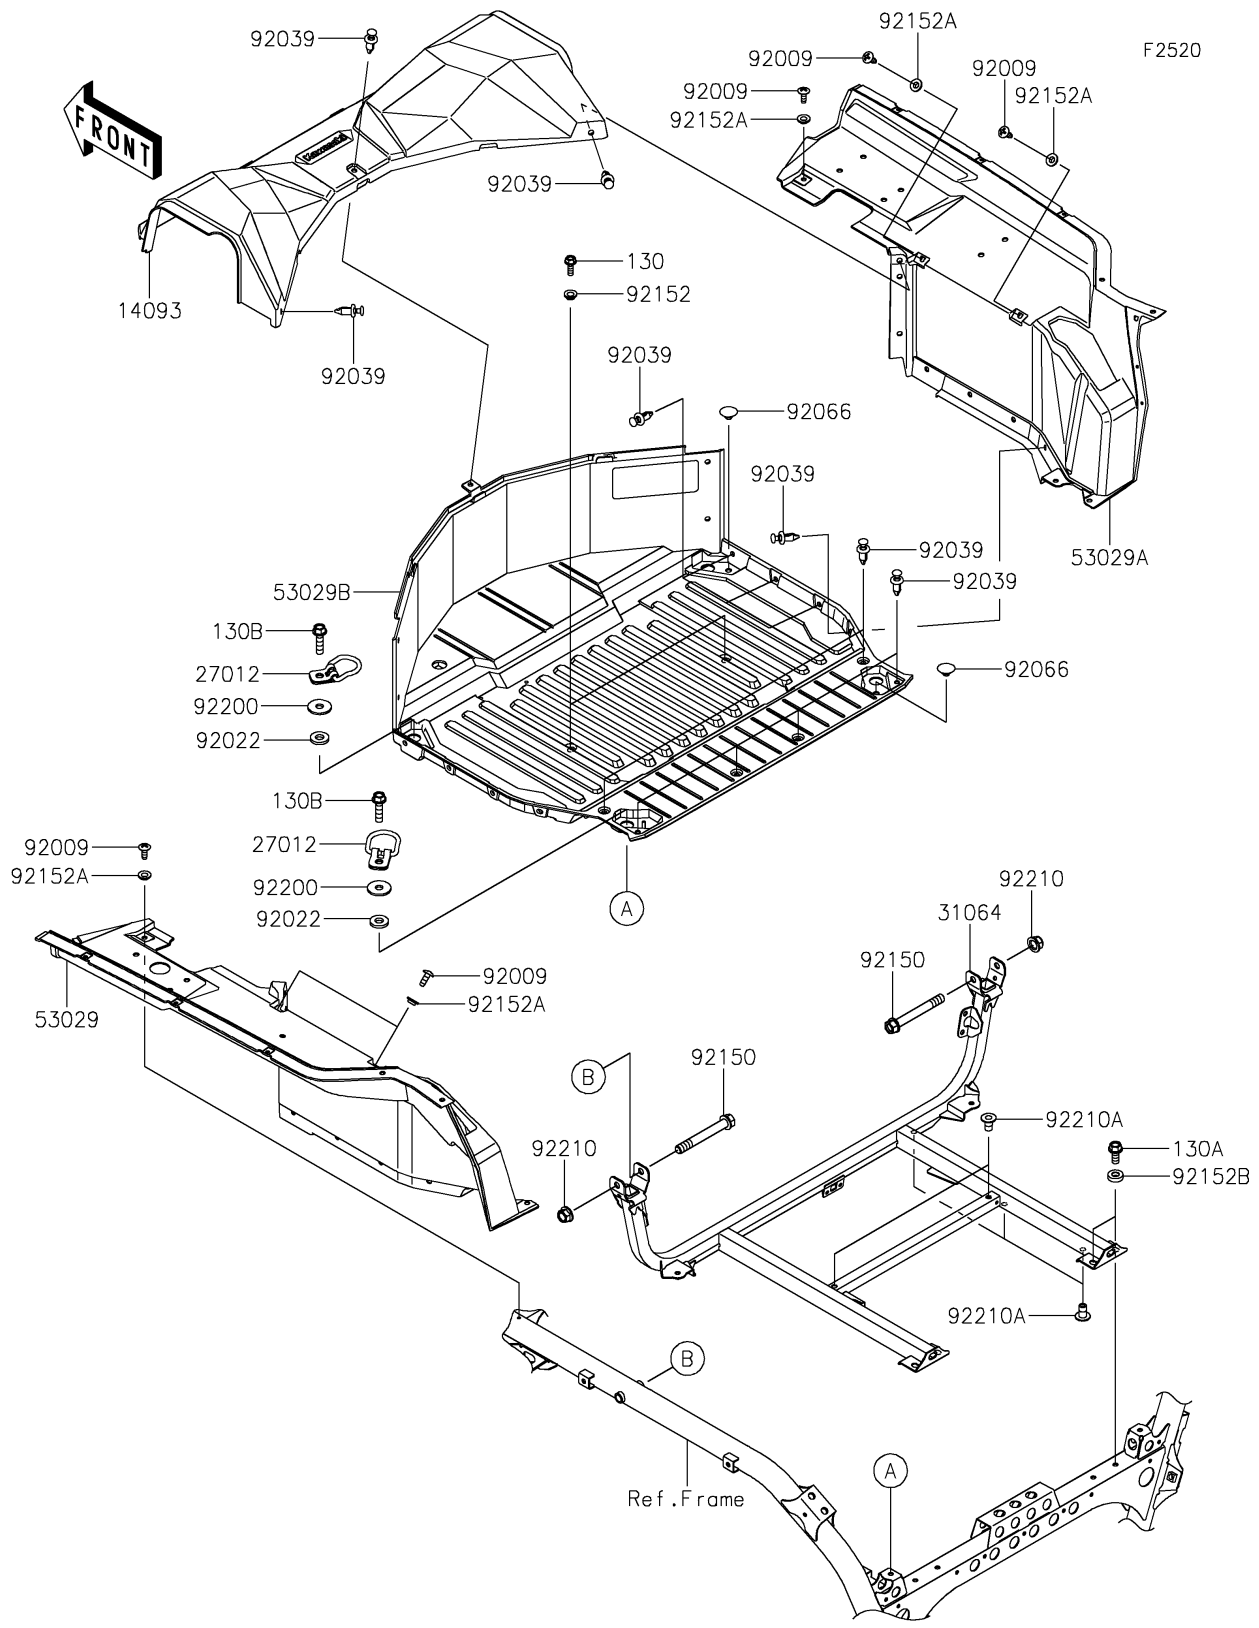

2023 TERYX KRX® 1000 SPECIAL EDITION

PARTS DIAGRAM

Carrier(s)

2023 TERYX KRX® 1000 SPECIAL EDITION

PARTS LIST

Carrier(s)

ITEM NAME	PART NUMBER	QUANTITY
COVER,MAINTENANCE (Ref # 14093)	14093-0799	1
HOOK (Ref # 27012)	27012-0863	4
PIPE-COMP,RR CARRIER FRAME (Ref # 31064)	31064-0716	1
CARRIER,LH (Ref # 53029)	53029-0360	1
CARRIER,RH (Ref # 53029A)	53029-0361	1
CARRIER,BASE (Ref # 53029B)	53029-0368	1
SCREW,TAPPING,6X16 (Ref # 92009)	92009-1166	6
WASHER,10X22X3.2 (Ref # 92022)	92022-1944	4
RIVET (Ref # 92039)	92039-0776	17
PLUG (Ref # 92066)	92066-1485	2
BOLT,10X80 (Ref # 92150)	92150-1893	2
COLLAR (Ref # 92152)	92152-0224	2
COLLAR,6.3X9.5X4.1 (Ref # 92152A)	92152-1571	6
COLLAR,8.2X18X5 (Ref # 92152B)	92152-1848	4
WASHER,9X28X2.3 (Ref # 92200)	92200-1951	4
NUT,LOCK,FLANGED,10MM (Ref # 92210)	92210-0276	2
NUT,LARGE FLANGE,6MM,L=16.5 (Ref # 92210A)	92210-1623	5
BOLT-FLANGED,6X18 (Ref # 130)	130CA0618	2
BOLT-FLANGED,8X18 (Ref # 130A)	130CA0818	4
BOLT-FLANGED,8X30 (Ref # 130B)	130CA0830	4