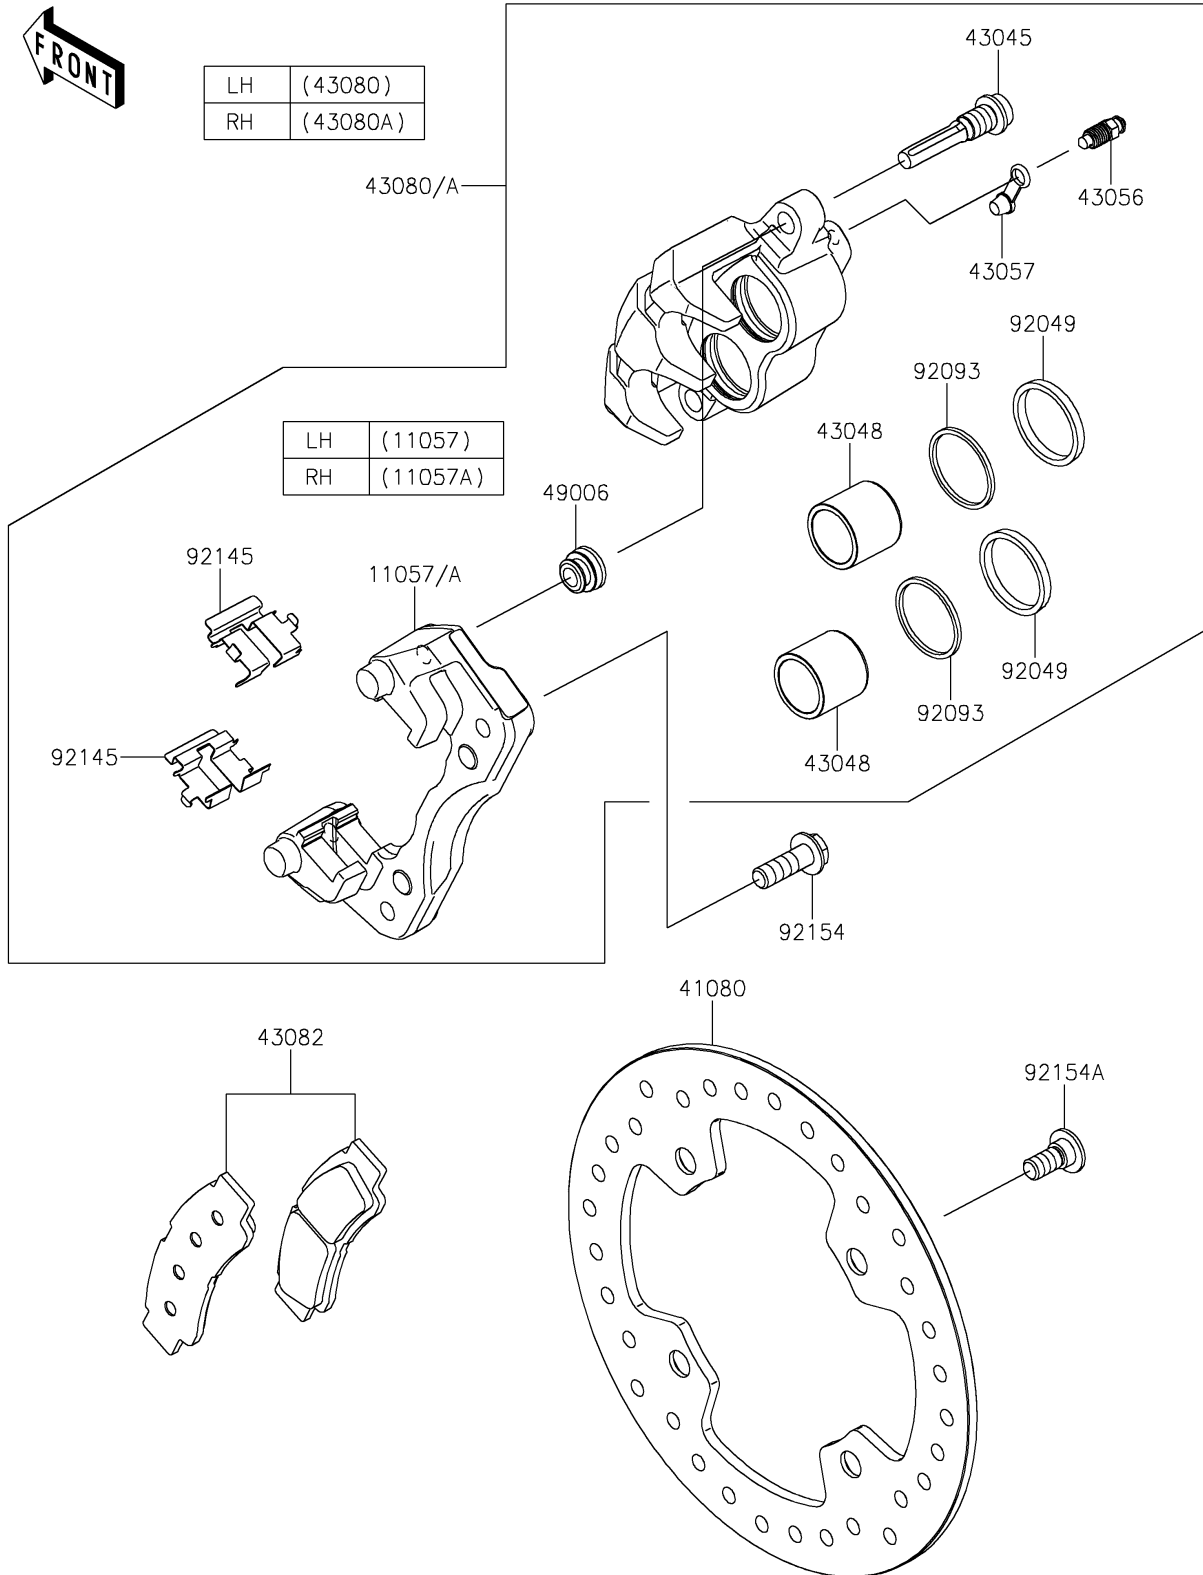

2023 TERYX KRX® 1000 SPECIAL EDITION

PARTS DIAGRAM

Front Brake

F2292

2023 TERYX KRX[®] 1000 SPECIAL EDITION

PARTS LIST

Front Brake

ITEM NAME	PART NUMBER	QUANTITY
-----------	-------------	----------
