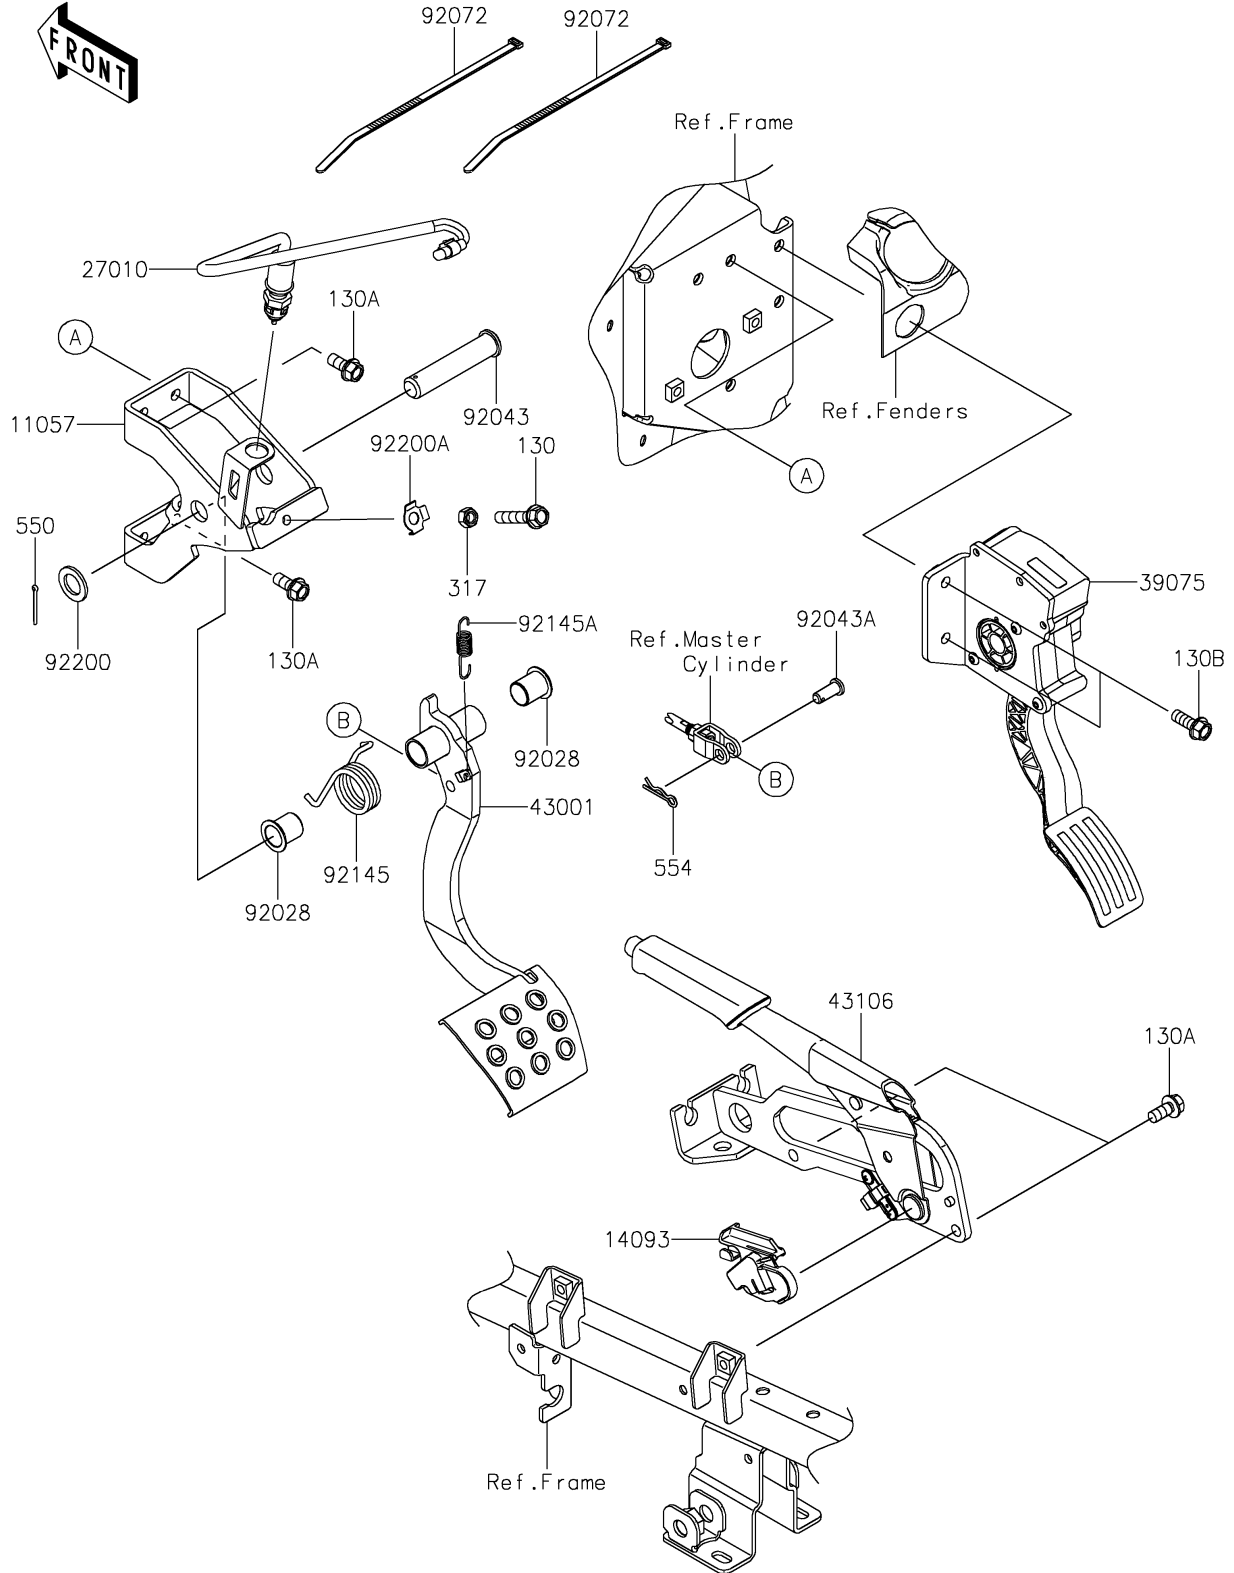

## PARTS DIAGRAM

### Brake Pedal/Throttle Lever

F2260

## PARTS LIST

Brake Pedal/Throttle Lever

ITEM NAME	PART NUMBER	QUANTITY
-----------	-------------	----------

---