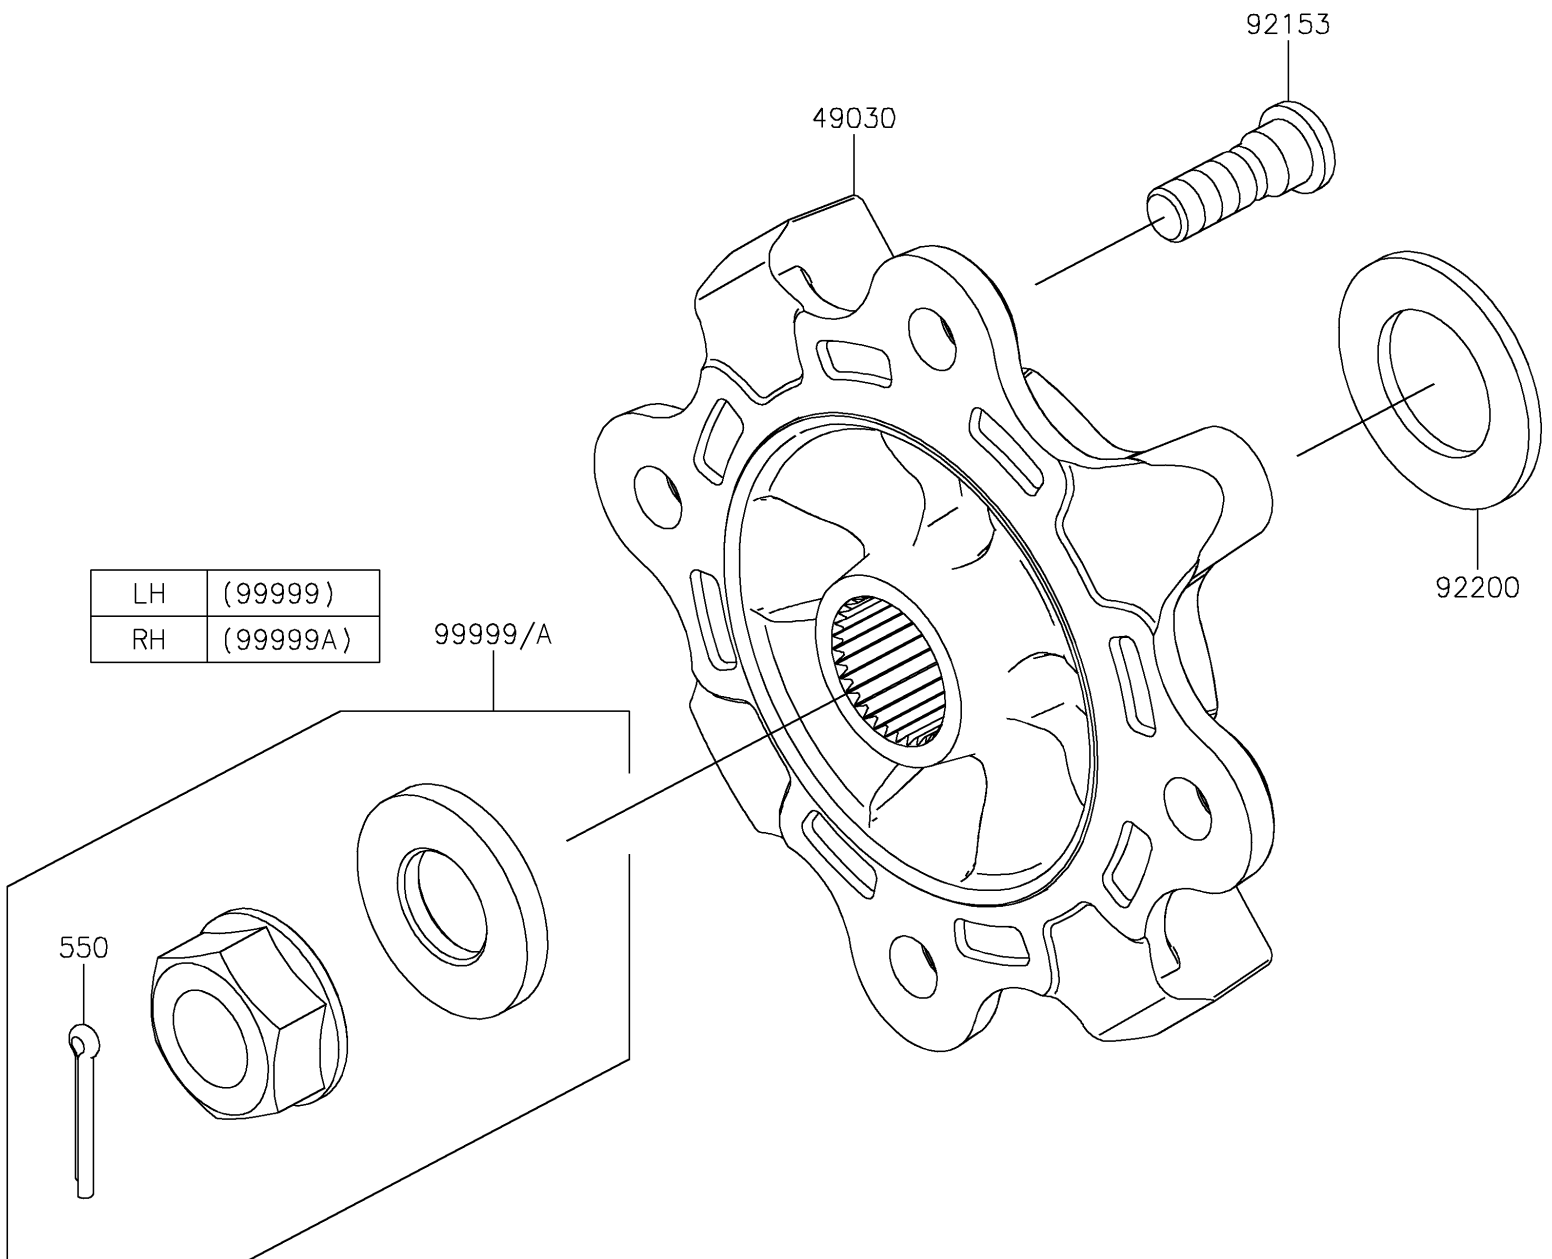

2023 TERYX KRX[®] 1000 SPECIAL EDITION

Kawasaki
Let the Good Times Roll[®]

PARTS DIAGRAM

Rear Hubs/Brakes

F2240

2023 TERYX KRX[®] 1000 SPECIAL EDITION

PARTS LIST

Rear Hubs/Brakes

ITEM NAME	PART NUMBER	QUANTITY
HUB (Ref # 49030)	49030-0566	2
BOLT,12MM (Ref # 92153)	92153-1915	8
WASHER,33X56X3.5 (Ref # 92200)	92200-2332	2
KIT,LH AXLE NUT (Ref # 99999)	99999-0726	1
KIT,RH AXLE NUT (Ref # 99999A)	99999-0727	1
PIN-COTTER,4.0X30 (Ref # 550)	550AA4030	1