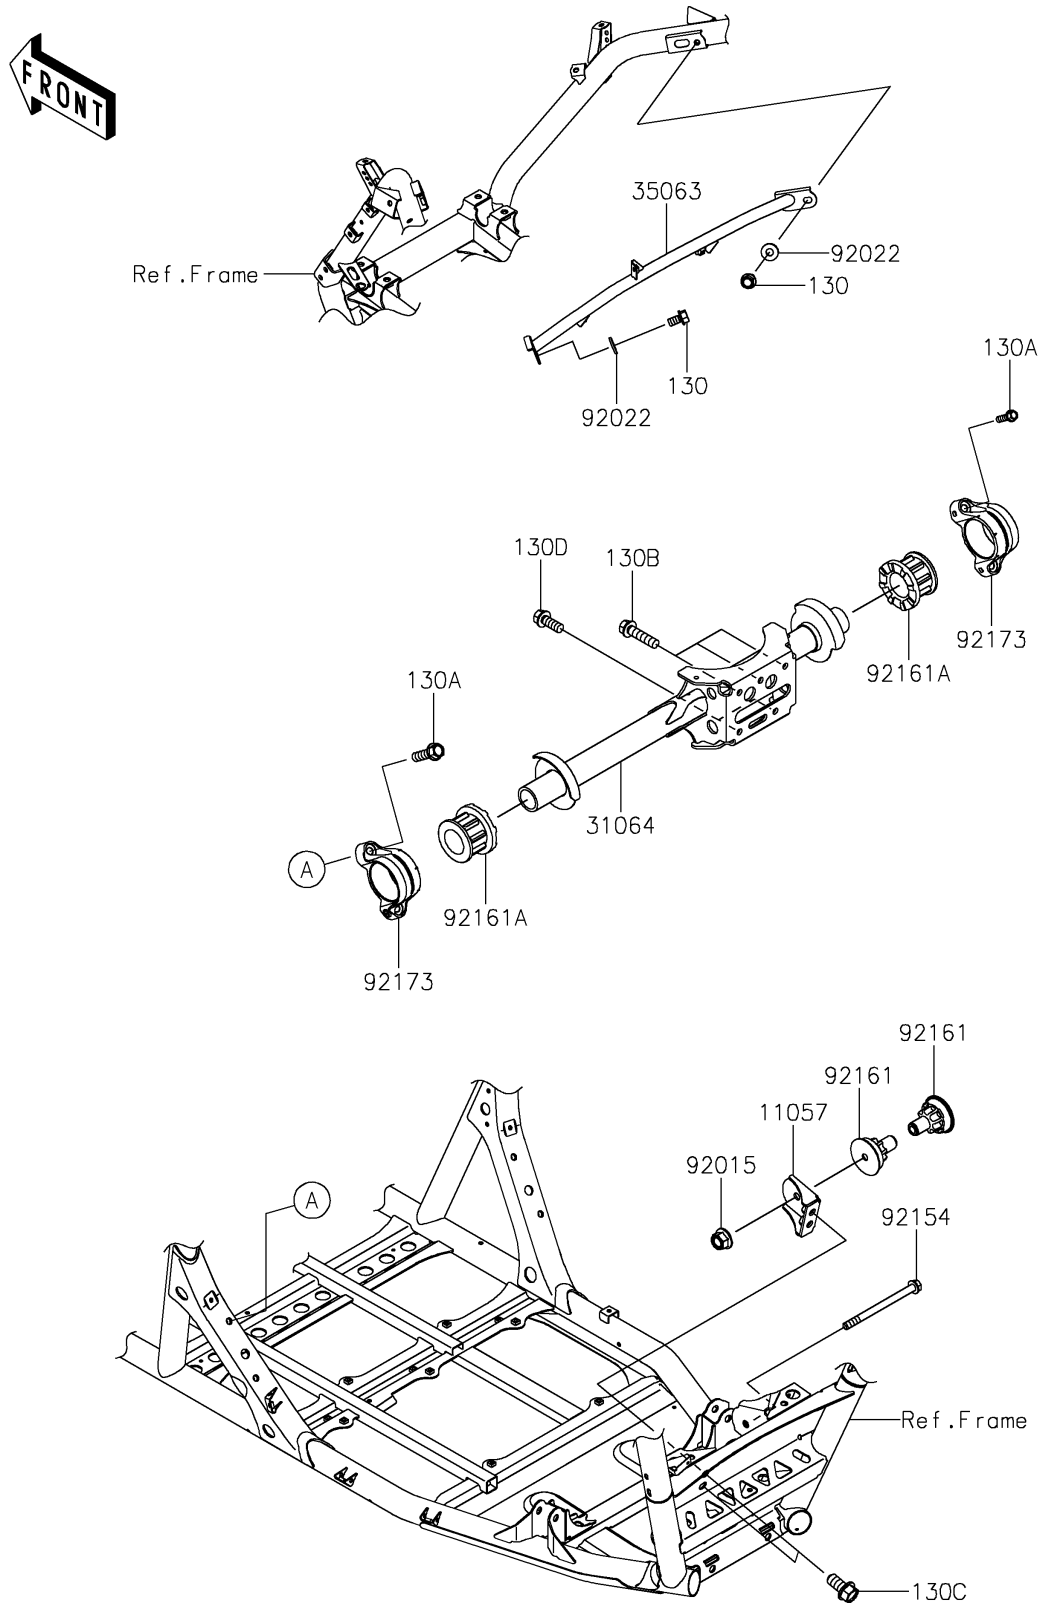

## PARTS DIAGRAM

### Engine Mount

F2122

## PARTS LIST

### Engine Mount

ITEM NAME	PART NUMBER	QUANTITY
BRACKET,RR (Ref # 11057)	11057-2103	1
PIPE-COMP,FR (Ref # 31064)	31064-0732	1
STAY,UPP (Ref # 35063)	35063-1466	1
NUT,LOCK,FLANGED,12MM (Ref # 92015)	92015-1433	1
WASHER,8.2X19X2 (Ref # 92022)	92022-1533	2
BOLT,FLANGED,12X160 (Ref # 92154)	92154-3916	1
DAMPER (Ref # 92161)	92161-2171	2
DAMPER (Ref # 92161A)	92161-2205	2
CLAMP (Ref # 92173)	92173-2399	2
BOLT-FLANGED,8X14 (Ref # 130)	130BA0814	2
BOLT-FLANGED,10X35 (Ref # 130A)	130CA1035	4
BOLT-FLANGED,10X40 (Ref # 130B)	130CA1040	3
BOLT-FLANGED,12X25 (Ref # 130C)	130CA1225	2
BOLT-FLANGED,10X25 (Ref # 130D)	130CB1025	2