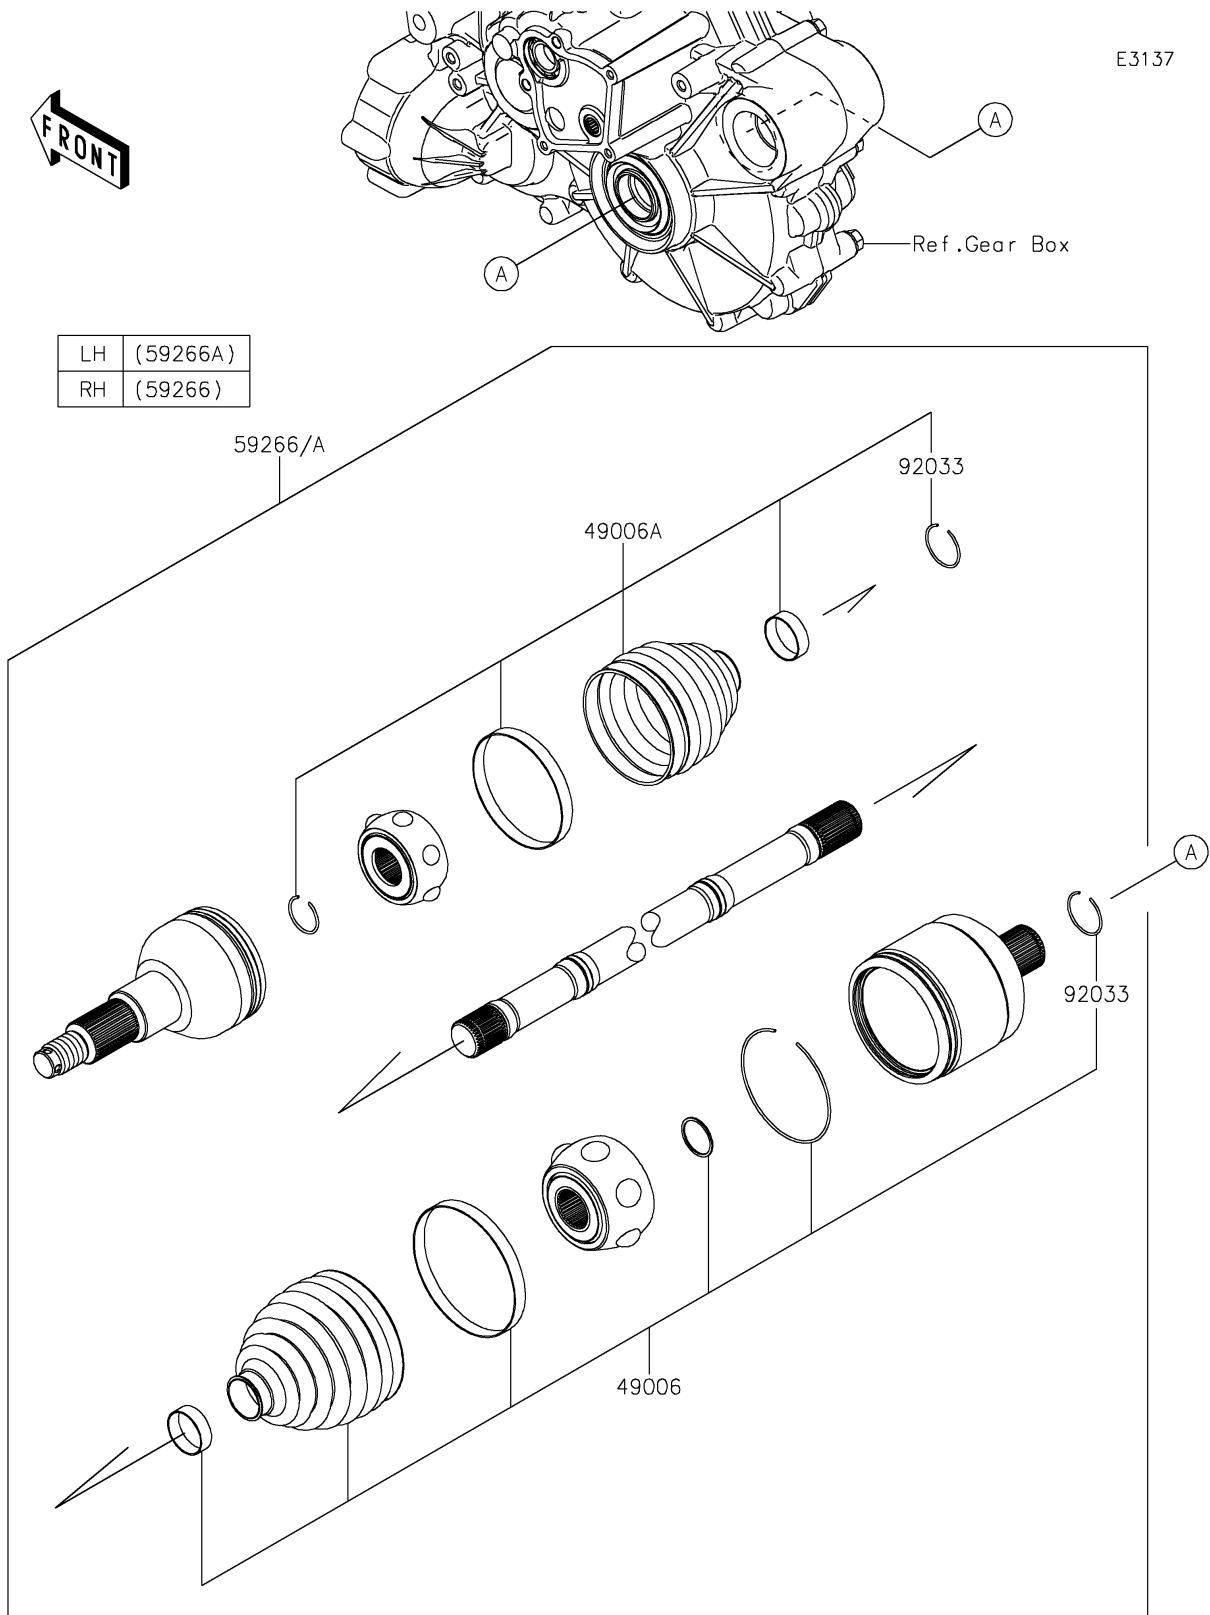

2023 TERYX KRX® 1000 SPECIAL EDITION

PARTS DIAGRAM

Drive Shaft-Rear

2023 TERYX KRX[®] 1000 SPECIAL EDITION

PARTS LIST

Drive Shaft-Rear

ITEM NAME	PART NUMBER	QUANTITY
-----------	-------------	----------
