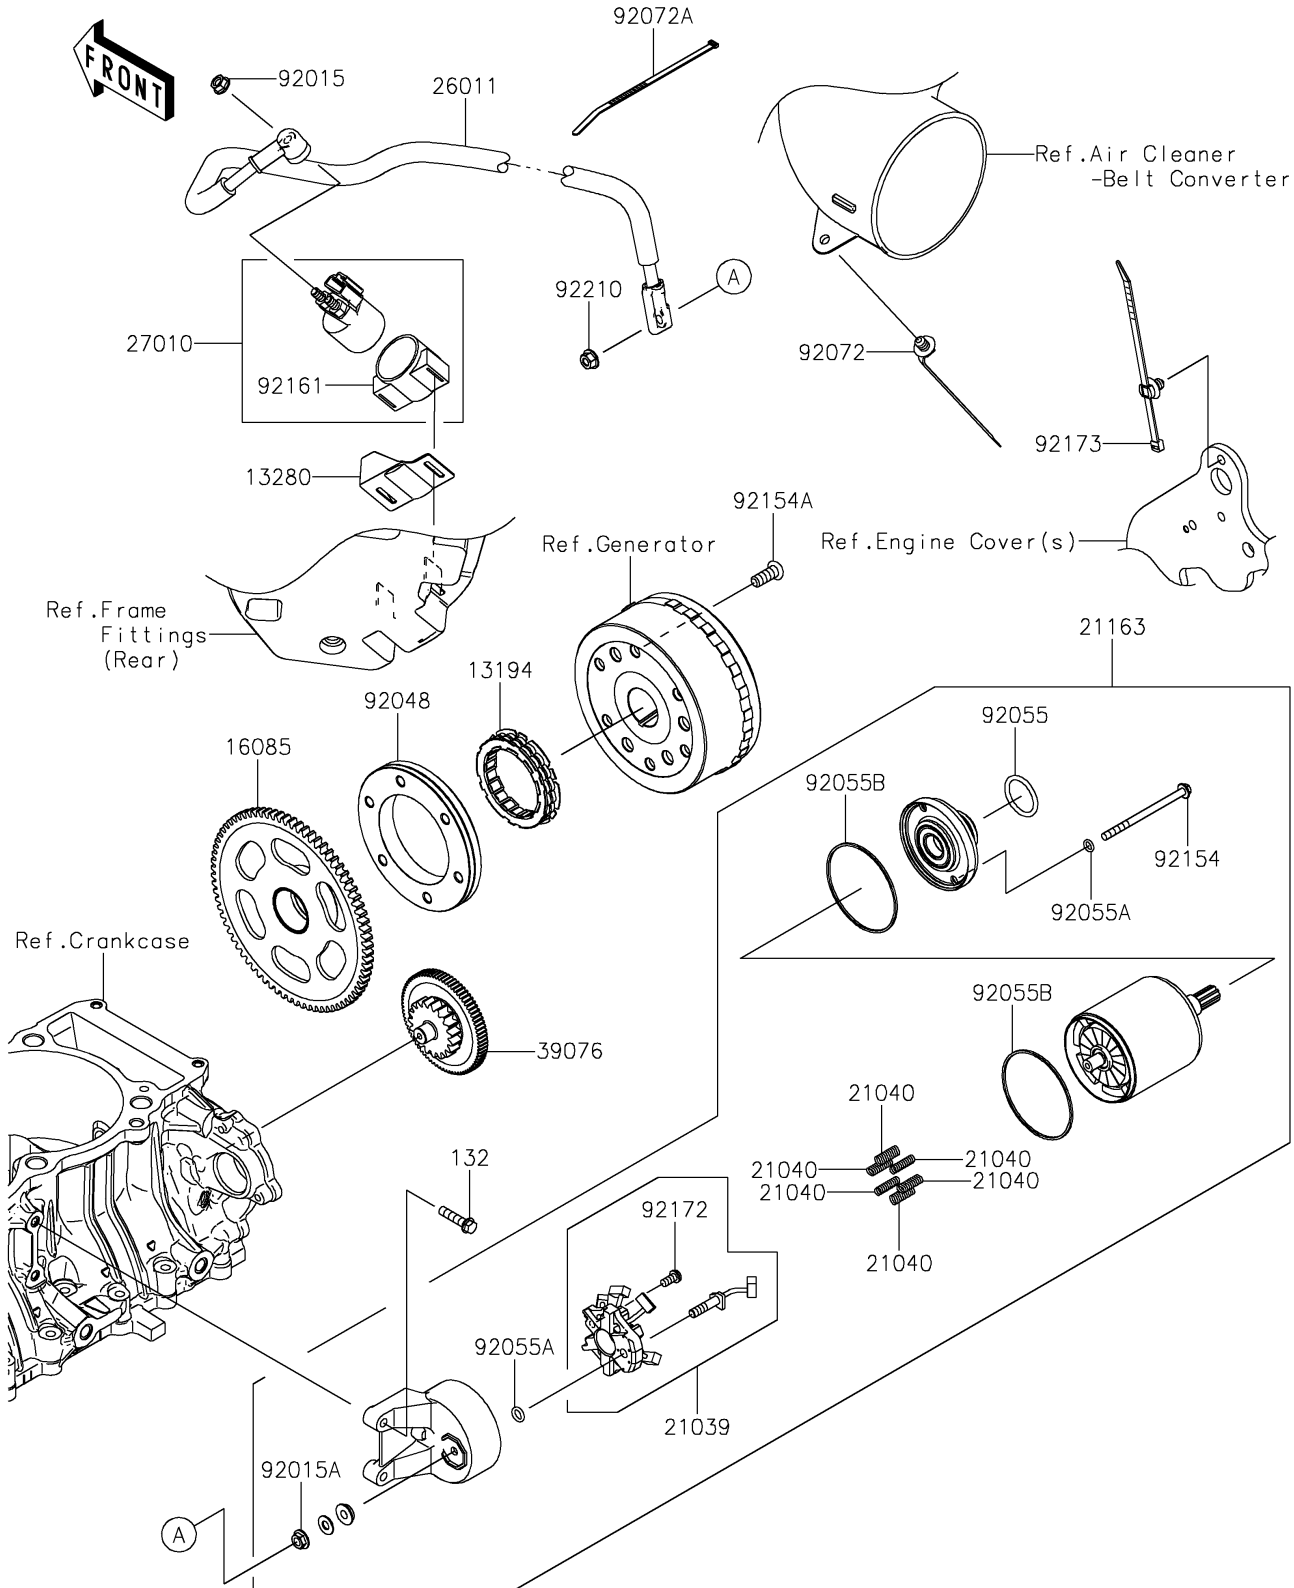

2023 TERYX KRX® 1000 SPECIAL EDITION

PARTS DIAGRAM

Starter Motor

E1840

2023 TERYX KRX® 1000 SPECIAL EDITION

Kawasaki
Let the Good Times Roll®

PARTS LIST

Starter Motor

ITEM NAME	PART NUMBER	QUANTITY
CLUTCH-ONEWAY (Ref # 13194)	13194-0021	1
HOLDER,MAGNETIC SWITCH (Ref # 13280)	13280-0973	1
GEAR,76T (Ref # 16085)	16085-0691	1
BRUSH (Ref # 21039)	21039-0009	1
SPRING-BRUSH (Ref # 21040)	21040-0003	6
STARTER-ELECTRIC (Ref # 21163)	21163-0786	1
WIRE-LEAD (Ref # 26011)	26011-1914	1
SWITCH,MAGNETIC (Ref # 27010)	27010-0766	1
LIMITER (Ref # 39076)	39076-0039	1
NUT,FLANGED,6MM (Ref # 92015)	92015-1367	1
NUT,STARTER MOTOR (Ref # 92015A)	92015-1476	1
RACE (Ref # 92048)	92048-0041	1
RING-O (Ref # 92055)	92055-1276	1
RING-O,4.5X2.0 (Ref # 92055A)	92055-1370	3
RING-O,STARTER MOTOR (Ref # 92055B)	92055-1381	2
BAND,OS170-FT7(BLACK) (Ref # 92072)	92072-1414	1
BAND,L=292.1 (Ref # 92072A)	92072-3509	1
BOLT (Ref # 92154)	92154-0265	2
BOLT,TORX,8X20 (Ref # 92154A)	92154-0421	6
DAMPER,MAGNETIC SWITCH (Ref # 92161)	92161-1722	1
SCREW (Ref # 92172)	92172-0334	1
CLAMP (Ref # 92173)	92173-2188	1
NUT,6MM (Ref # 92210)	92210-0188	1
BOLT-FLANGED-SMALL,6X25 (Ref # 132)	132BA0625	2