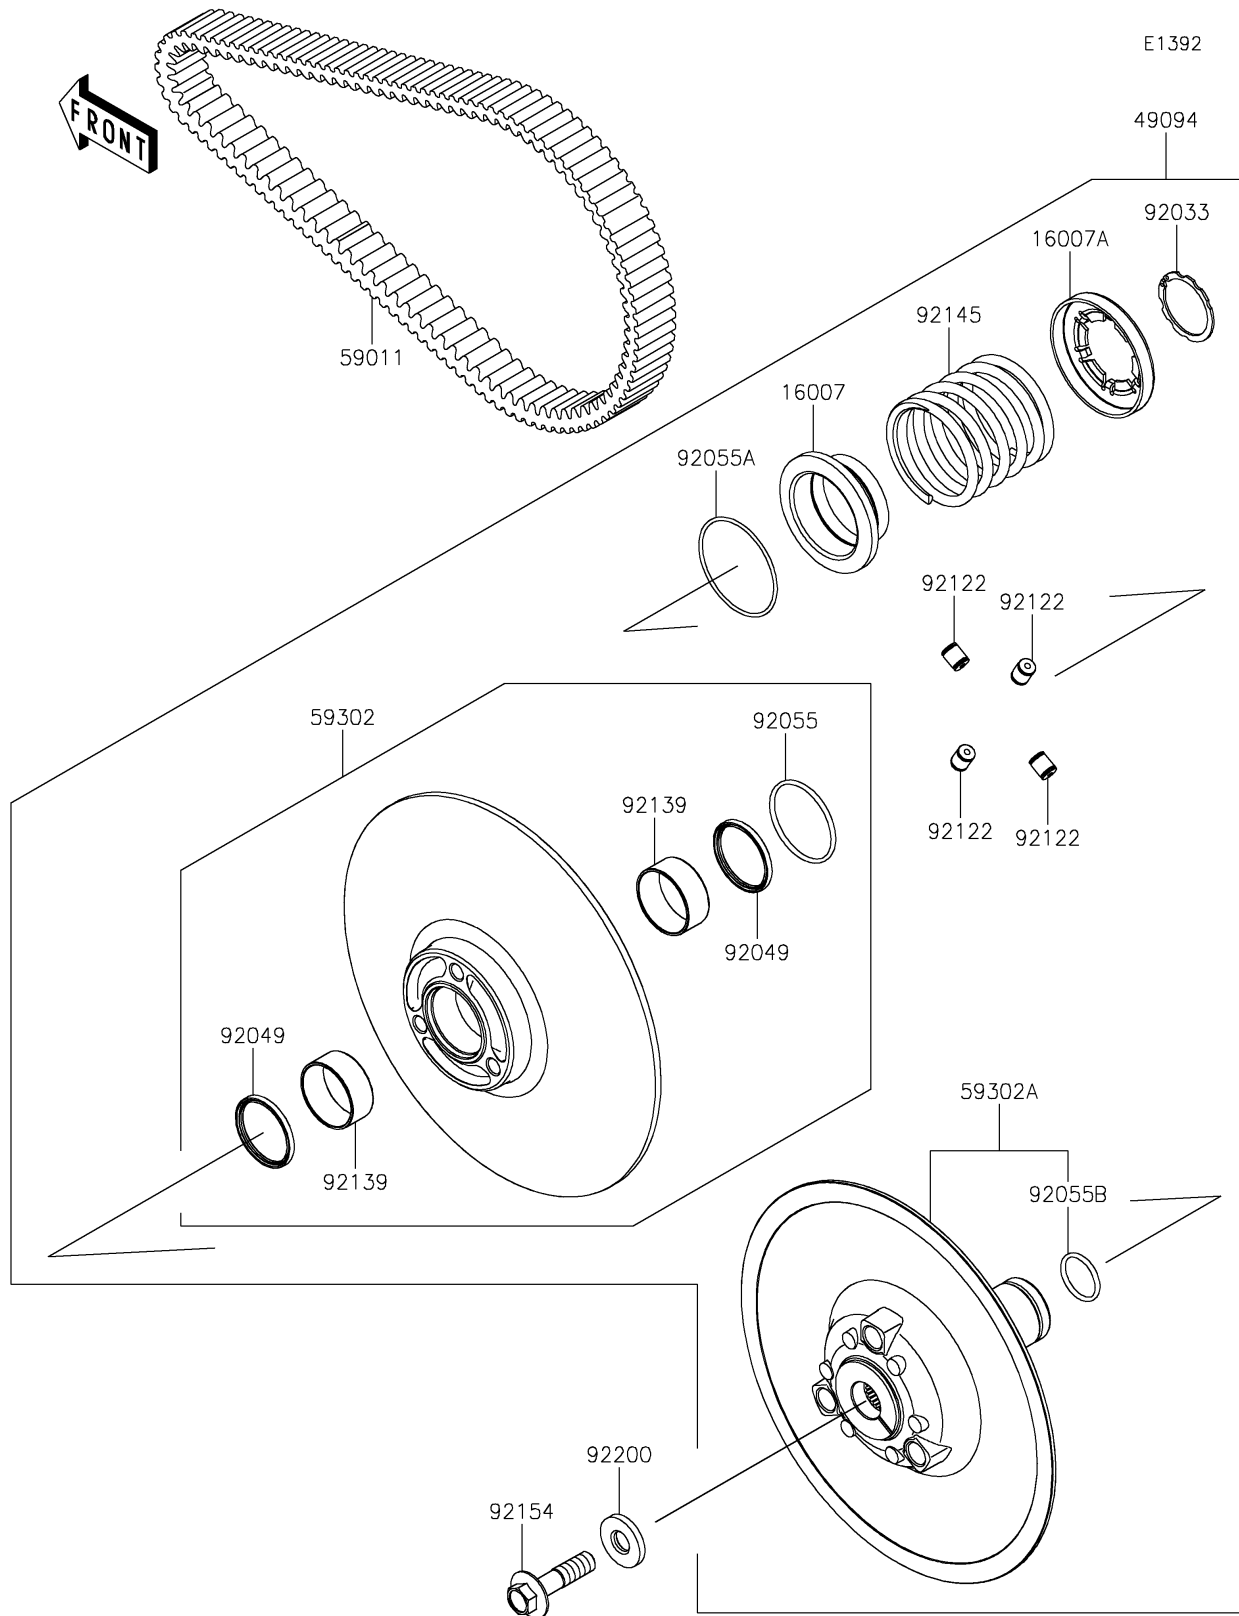

2023 TERYX KRX[®] 1000 SPECIAL EDITION

Kawasaki
Let the Good Times Roll[®]

PARTS DIAGRAM

Driven Converter/Drive Belt

2023 TERYX KRX[®] 1000 SPECIAL EDITION

PARTS LIST

Driven Converter/Drive Belt

ITEM NAME	PART NUMBER	QUANTITY
-----------	-------------	----------
